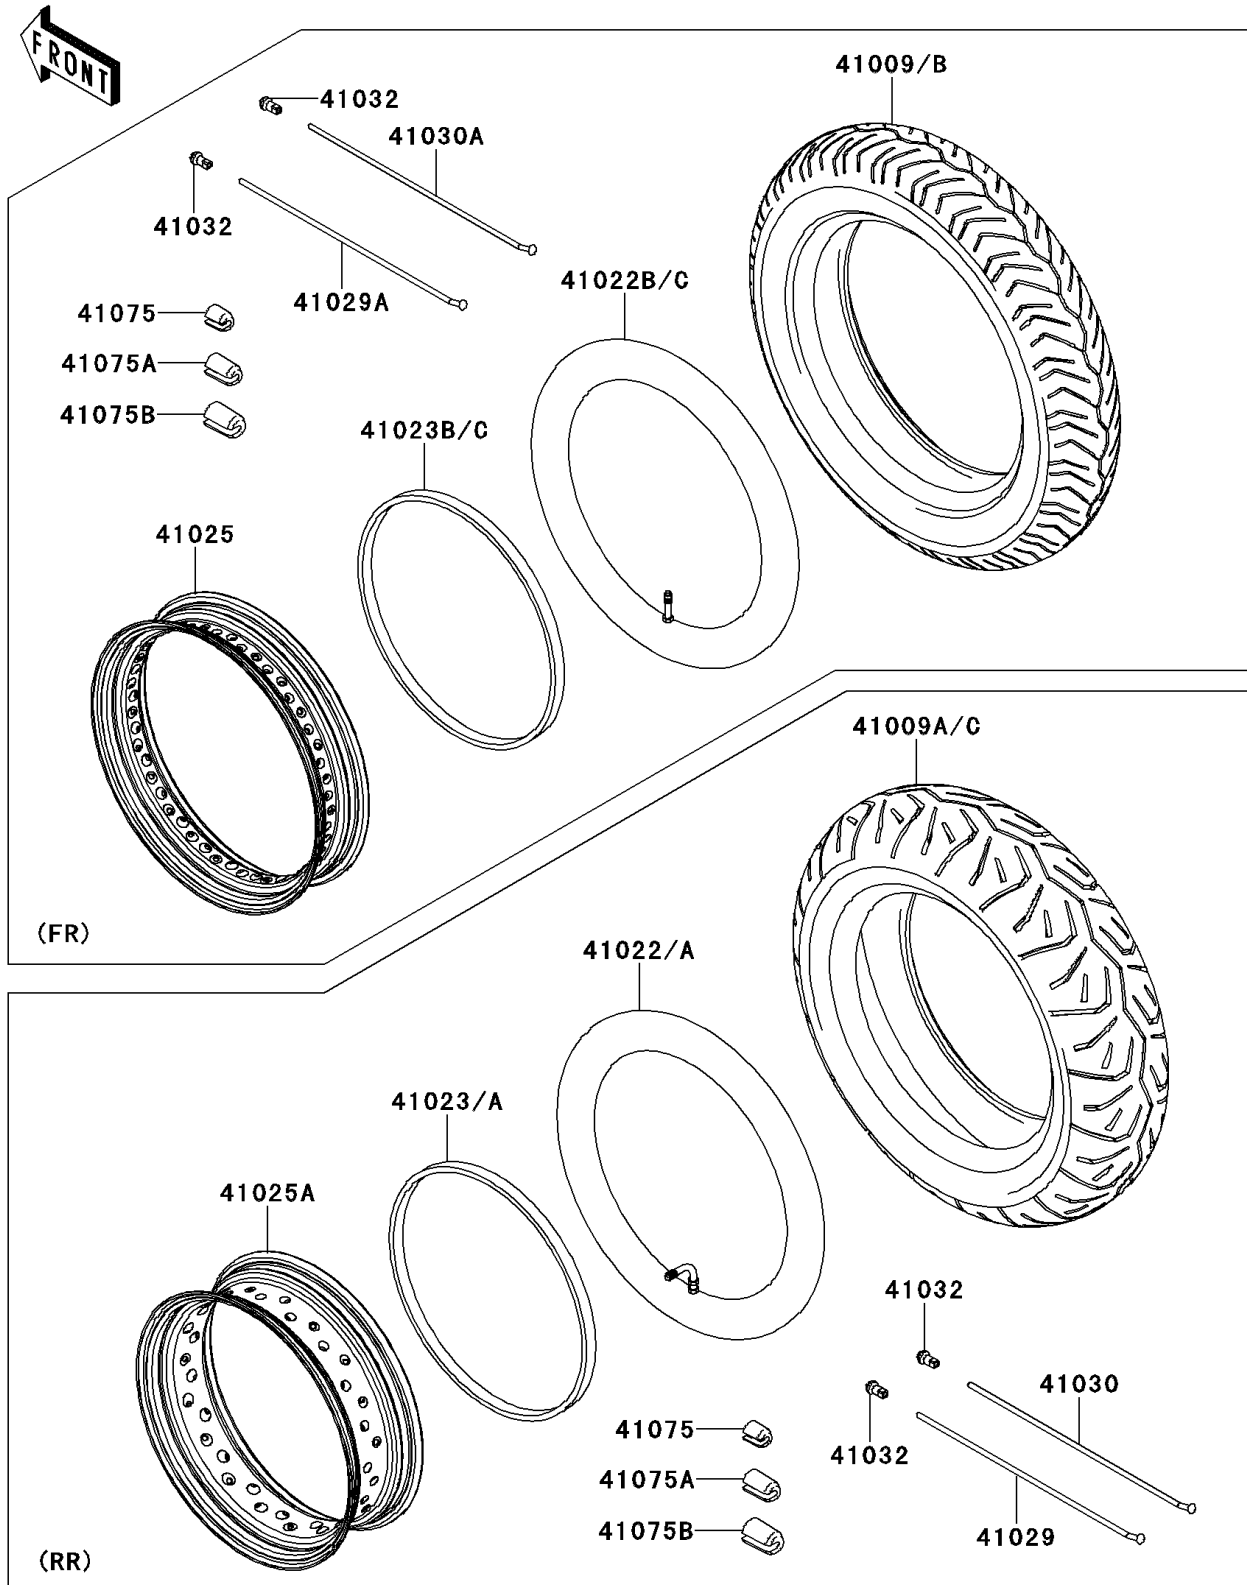

2011 VULCAN® 900 CLASSIC

PARTS DIAGRAM

Tires

F2210

2011 VULCAN® 900 CLASSIC

PARTS LIST

Tires

ITEM NAME

PART NUMBER

QUANTITY
