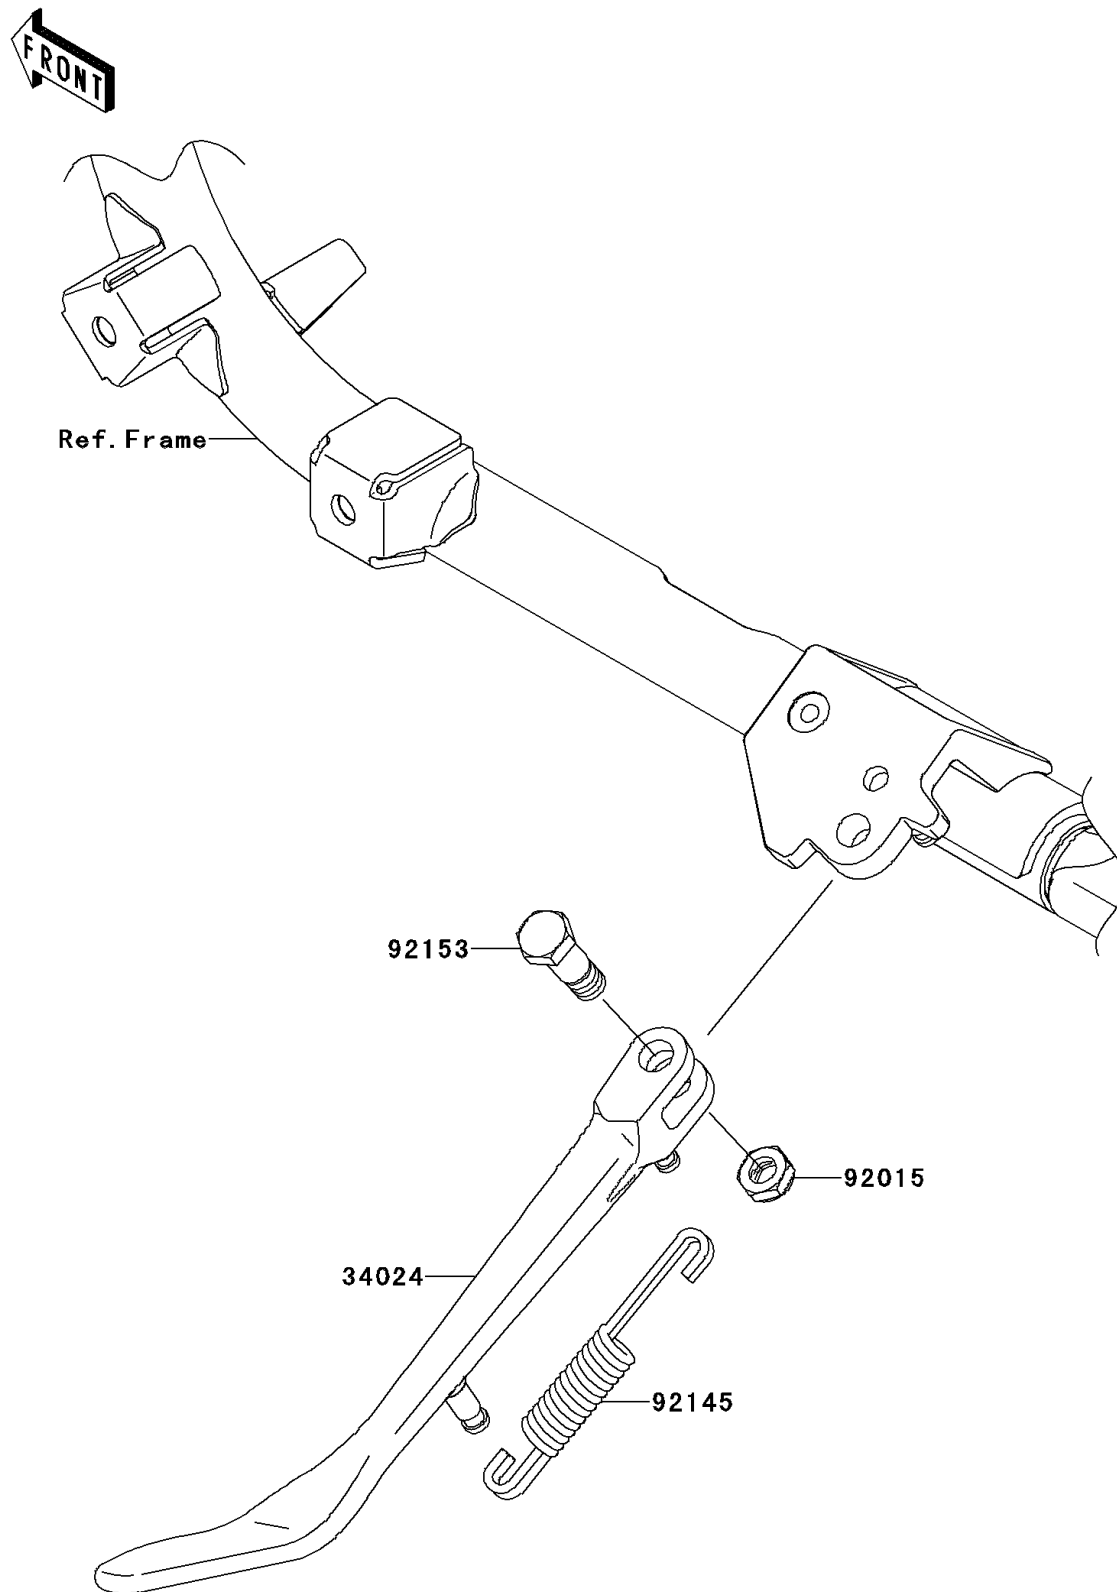

2013 VULCAN 900 CLASSIC (Canadian)

PARTS DIAGRAM

Stand(s)

F2190

2013 VULCAN 900 CLASSIC (Canadian)

Kawasaki
Let the Good Times Roll®

PARTS LIST

Stand(s)

ITEM NAME

PART NUMBER

QUANTITY
