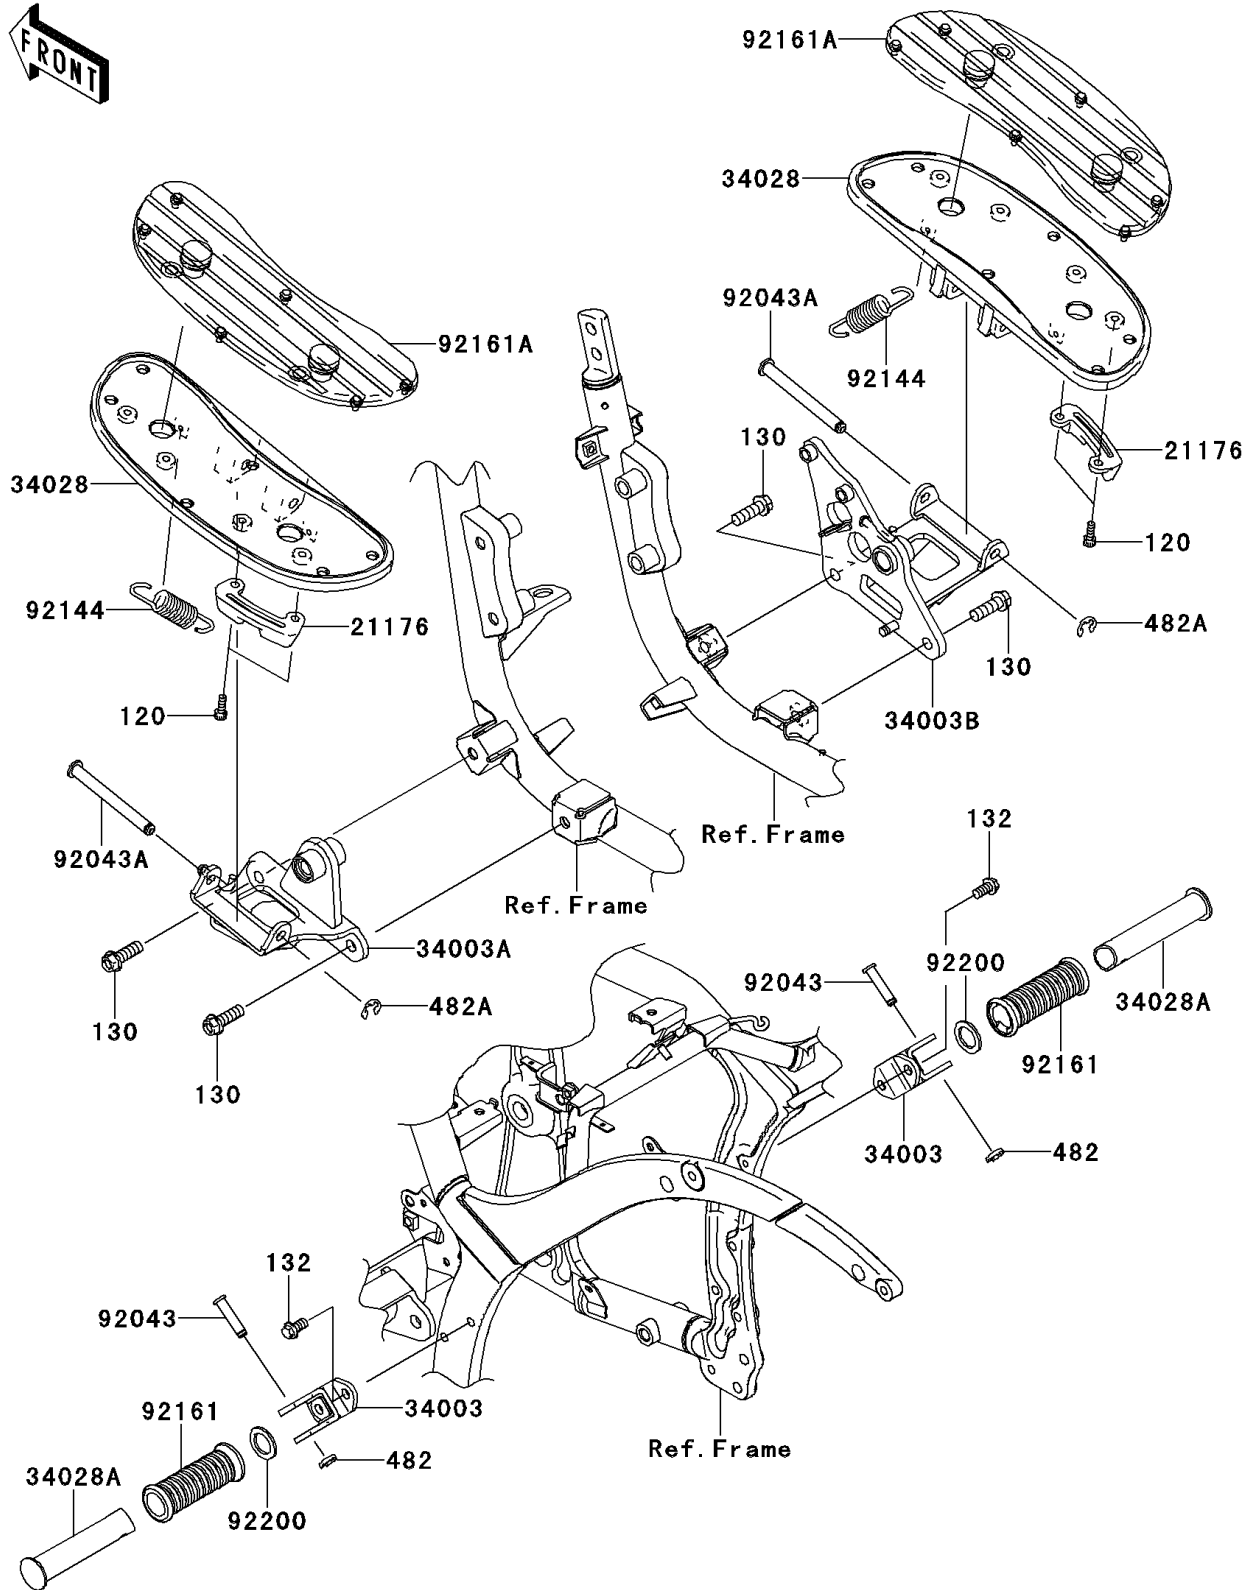

2011 VULCAN® 900 CLASSIC

PARTS DIAGRAM

Footrests

F2160

2011 VULCAN® 900 CLASSIC

PARTS LIST

Footrests

ITEM NAME

PART NUMBER

QUANTITY
