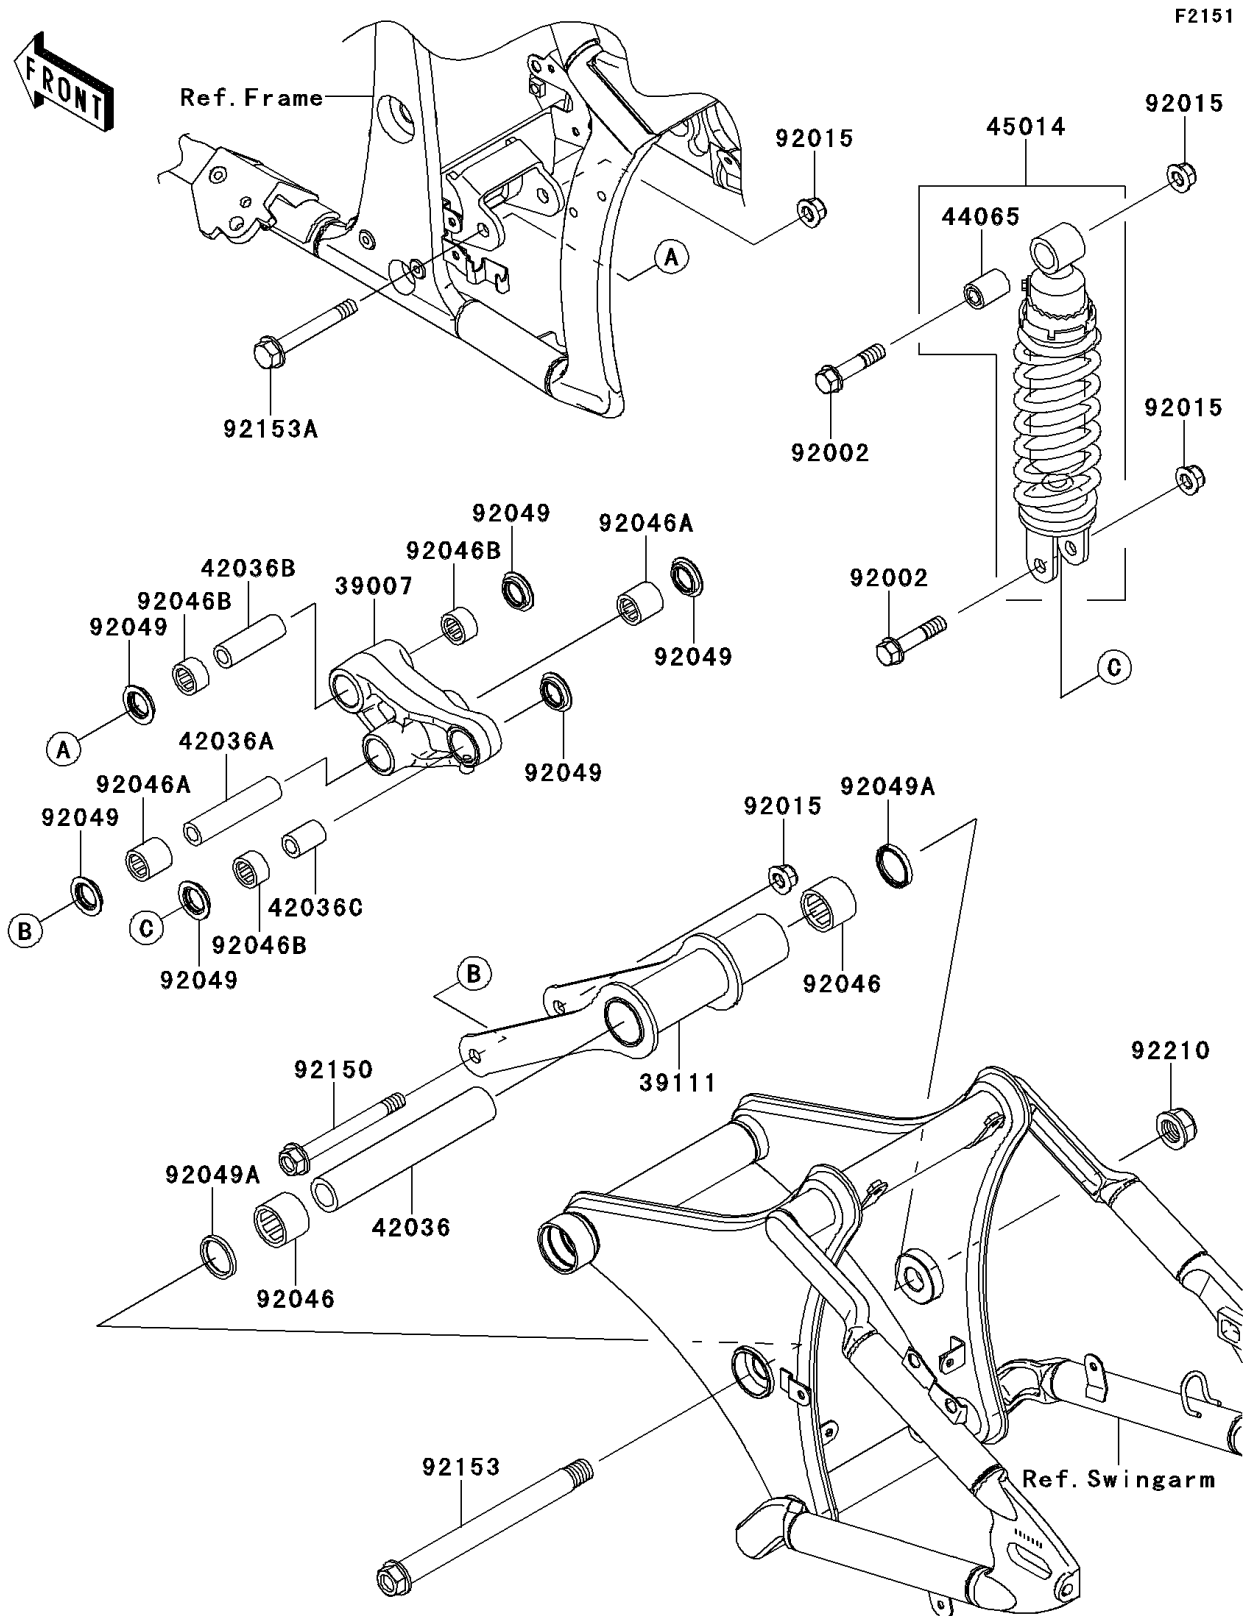

2013 VULCAN 900 CLASSIC (Canadian)

PARTS DIAGRAM

Suspension/Shock Absorber

2013 VULCAN 900 CLASSIC (Canadian)

PARTS LIST

Suspension/Shock Absorber

ITEM NAME	PART NUMBER	QUANTITY
-----------	-------------	----------
