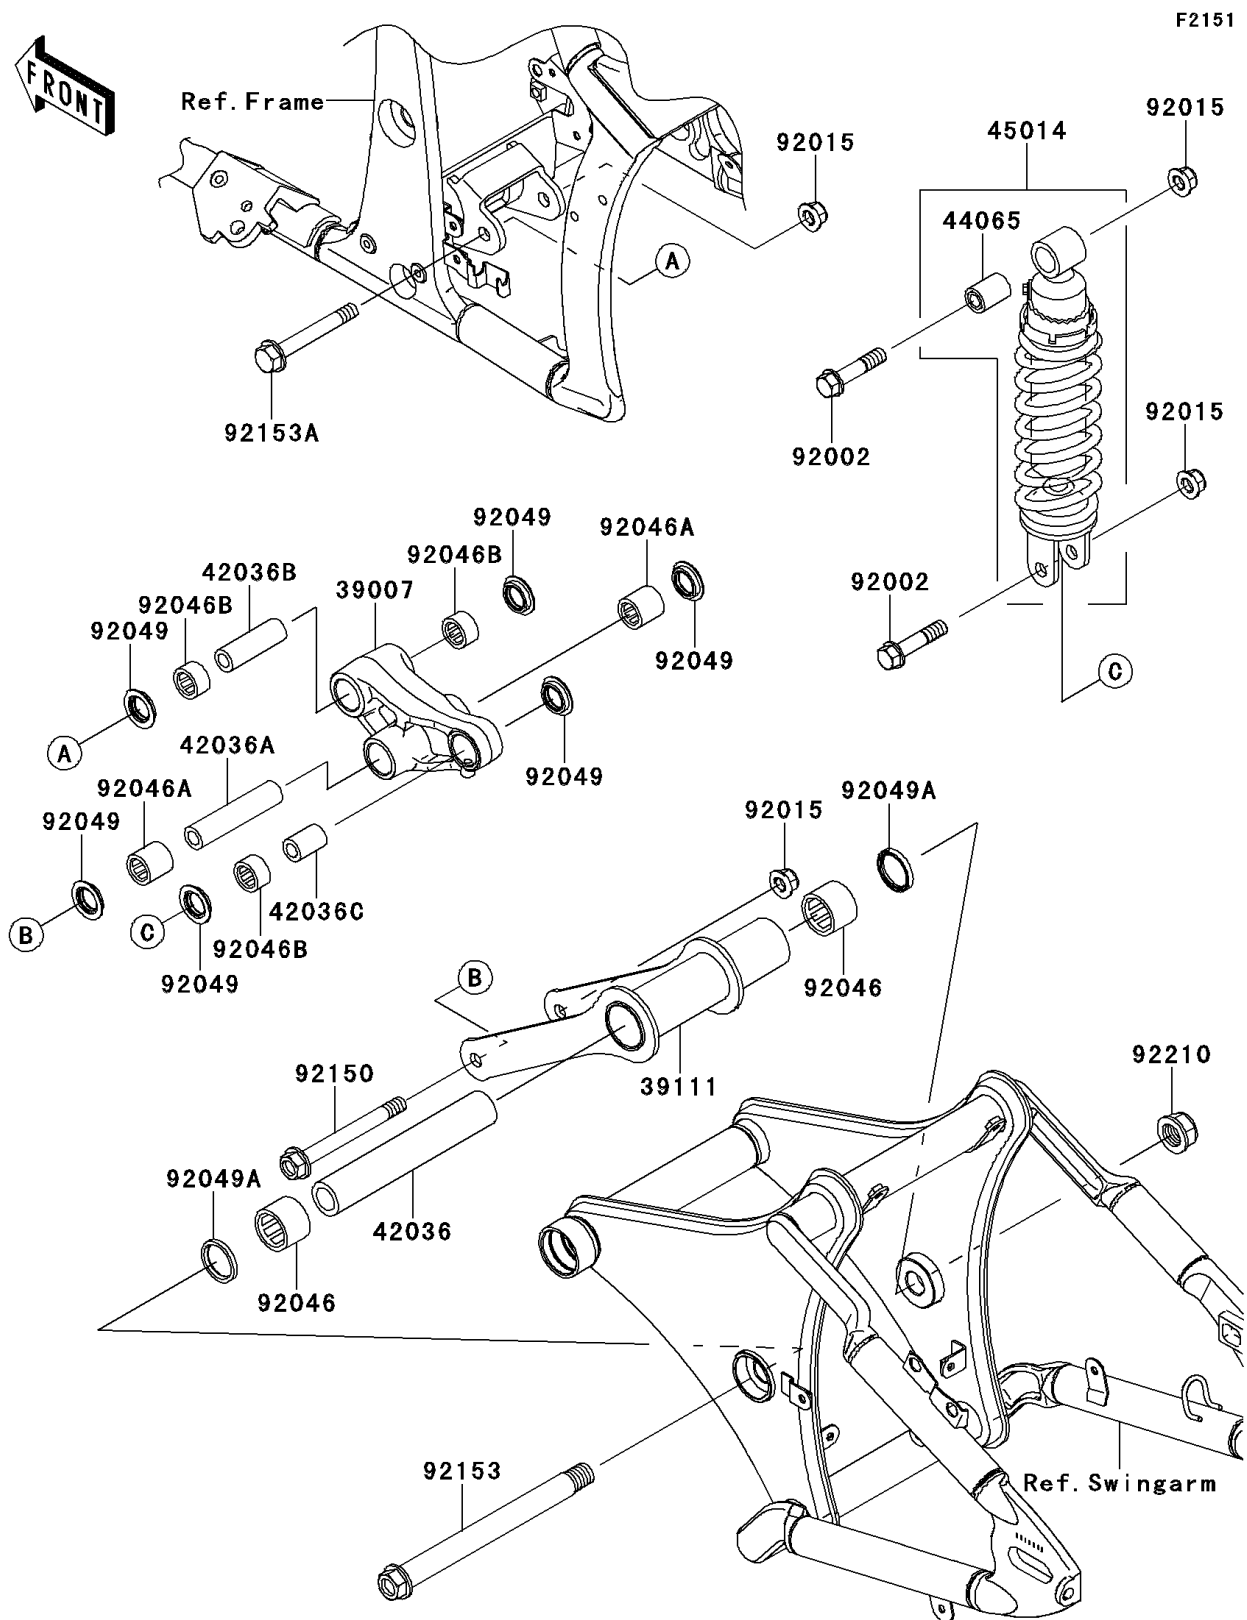

2011 VULCAN® 900 CLASSIC

PARTS DIAGRAM

Suspension/Shock Absorber

2011 VULCAN® 900 CLASSIC

PARTS LIST

Suspension/Shock Absorber

ITEM NAME

PART NUMBER

QUANTITY
