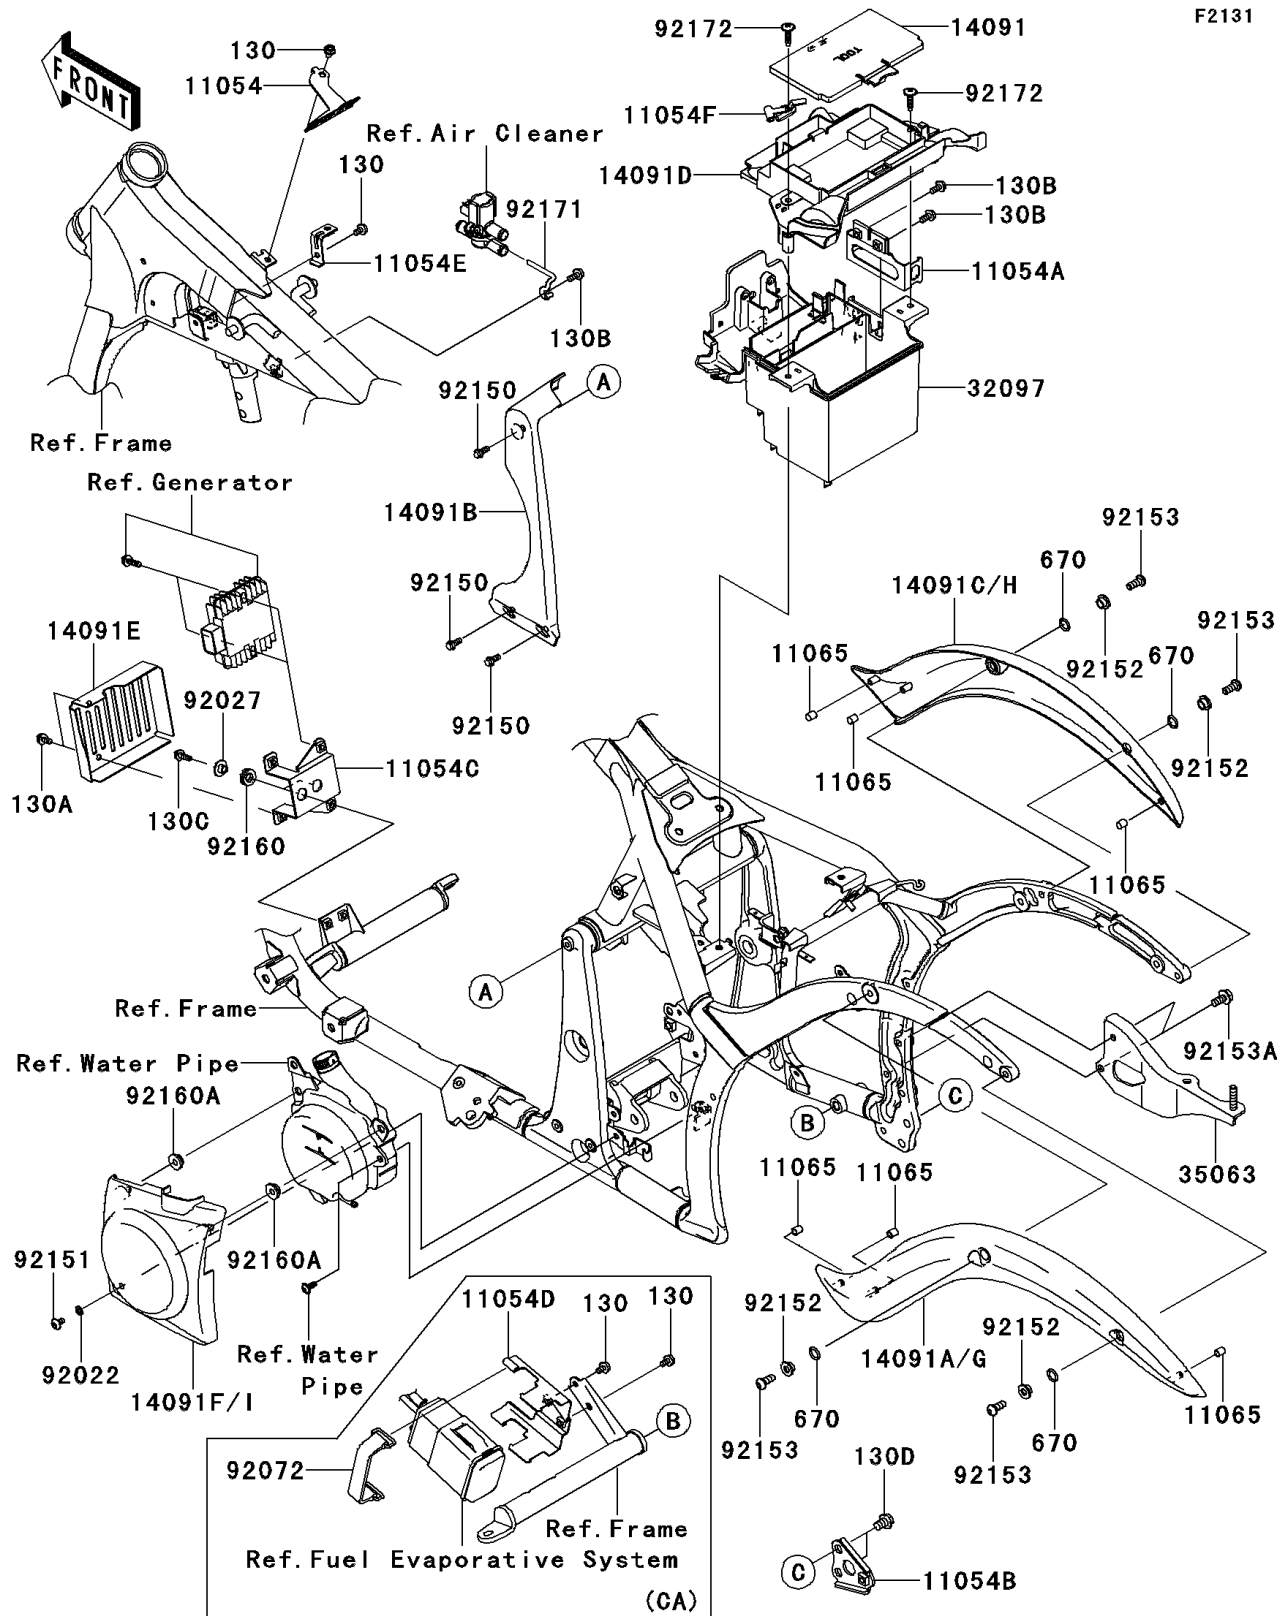

2011 VULCAN® 900 CLASSIC

PARTS DIAGRAM

Frame Fittings

2011 VULCAN[®] 900 CLASSIC

PARTS LIST Frame Fittings

ITEM NAME

PART NUMBER

QUANTITY
