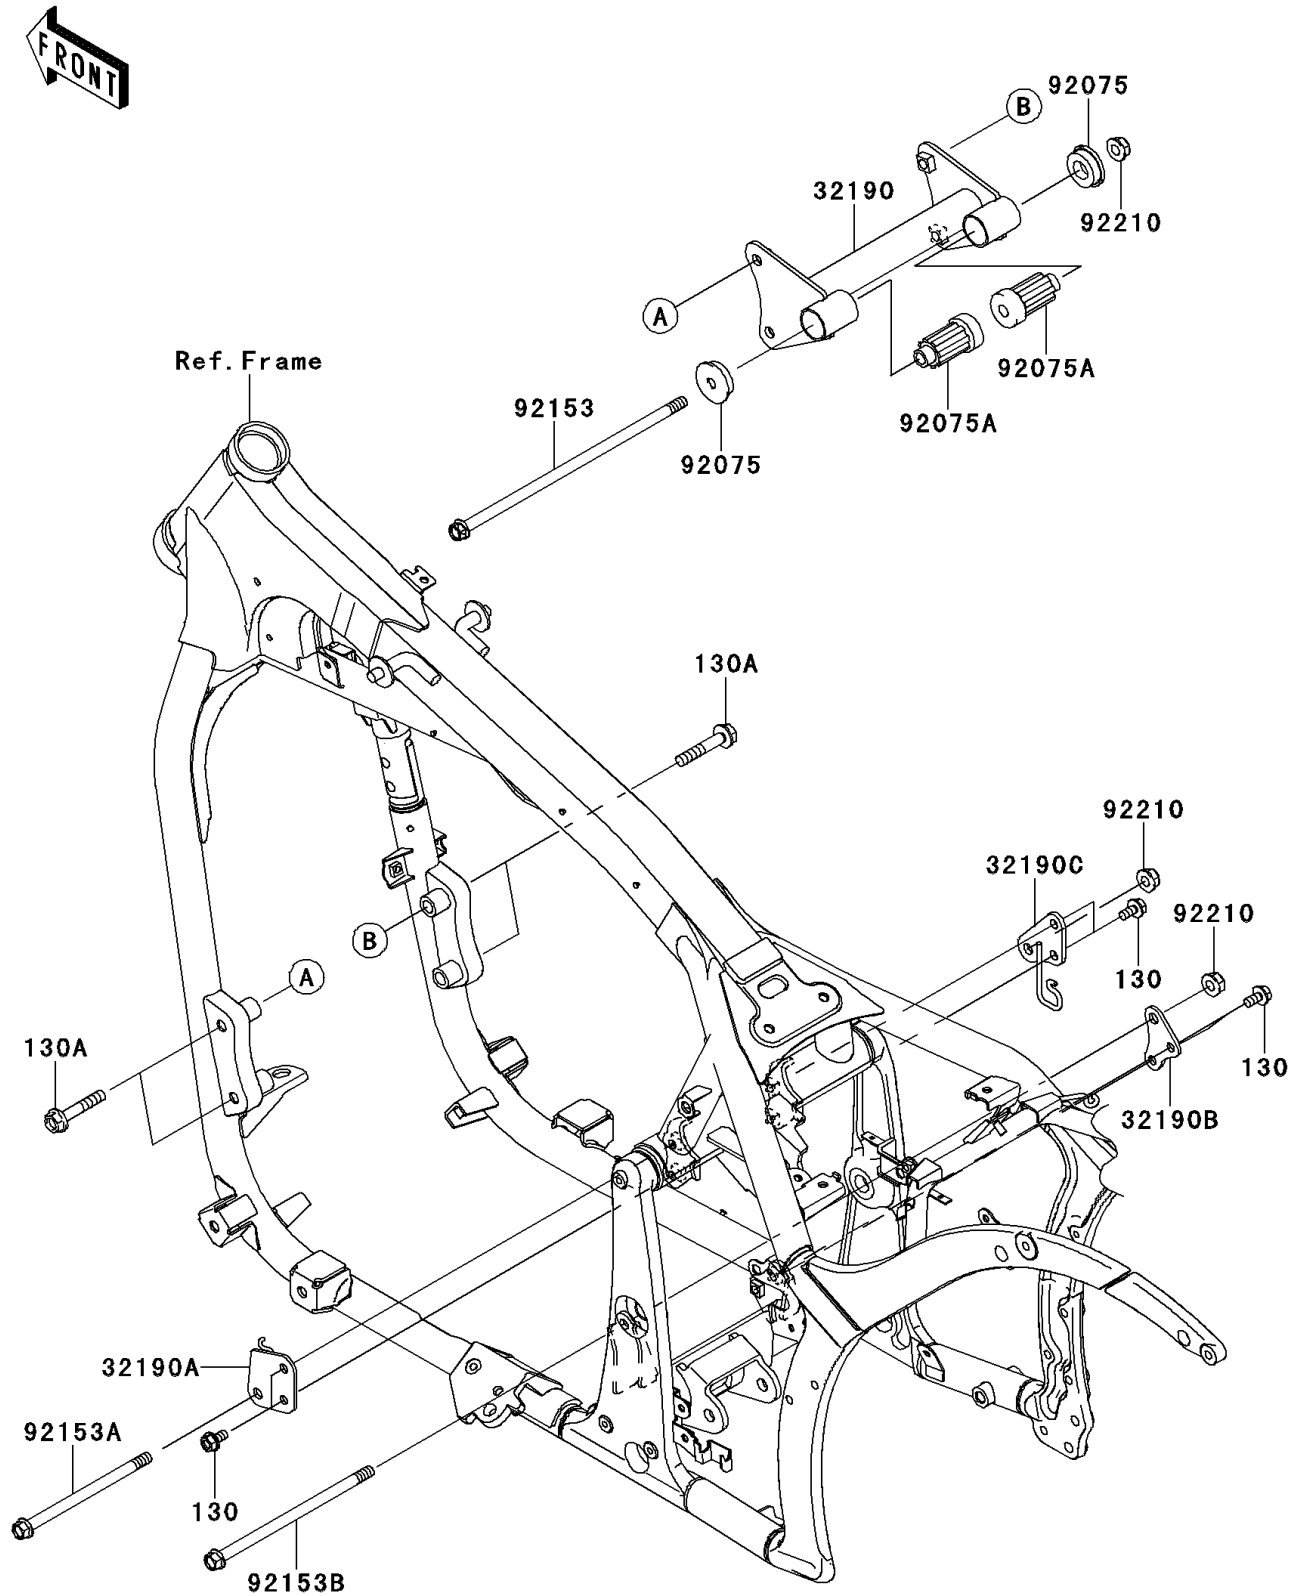

## PARTS DIAGRAM

### Engine Mount

F2122

# 2013 VULCAN 900 CLASSIC (Canadian)

## PARTS LIST Engine Mount

ITEM NAME	PART NUMBER	QUANTITY
-----------	-------------	----------

---