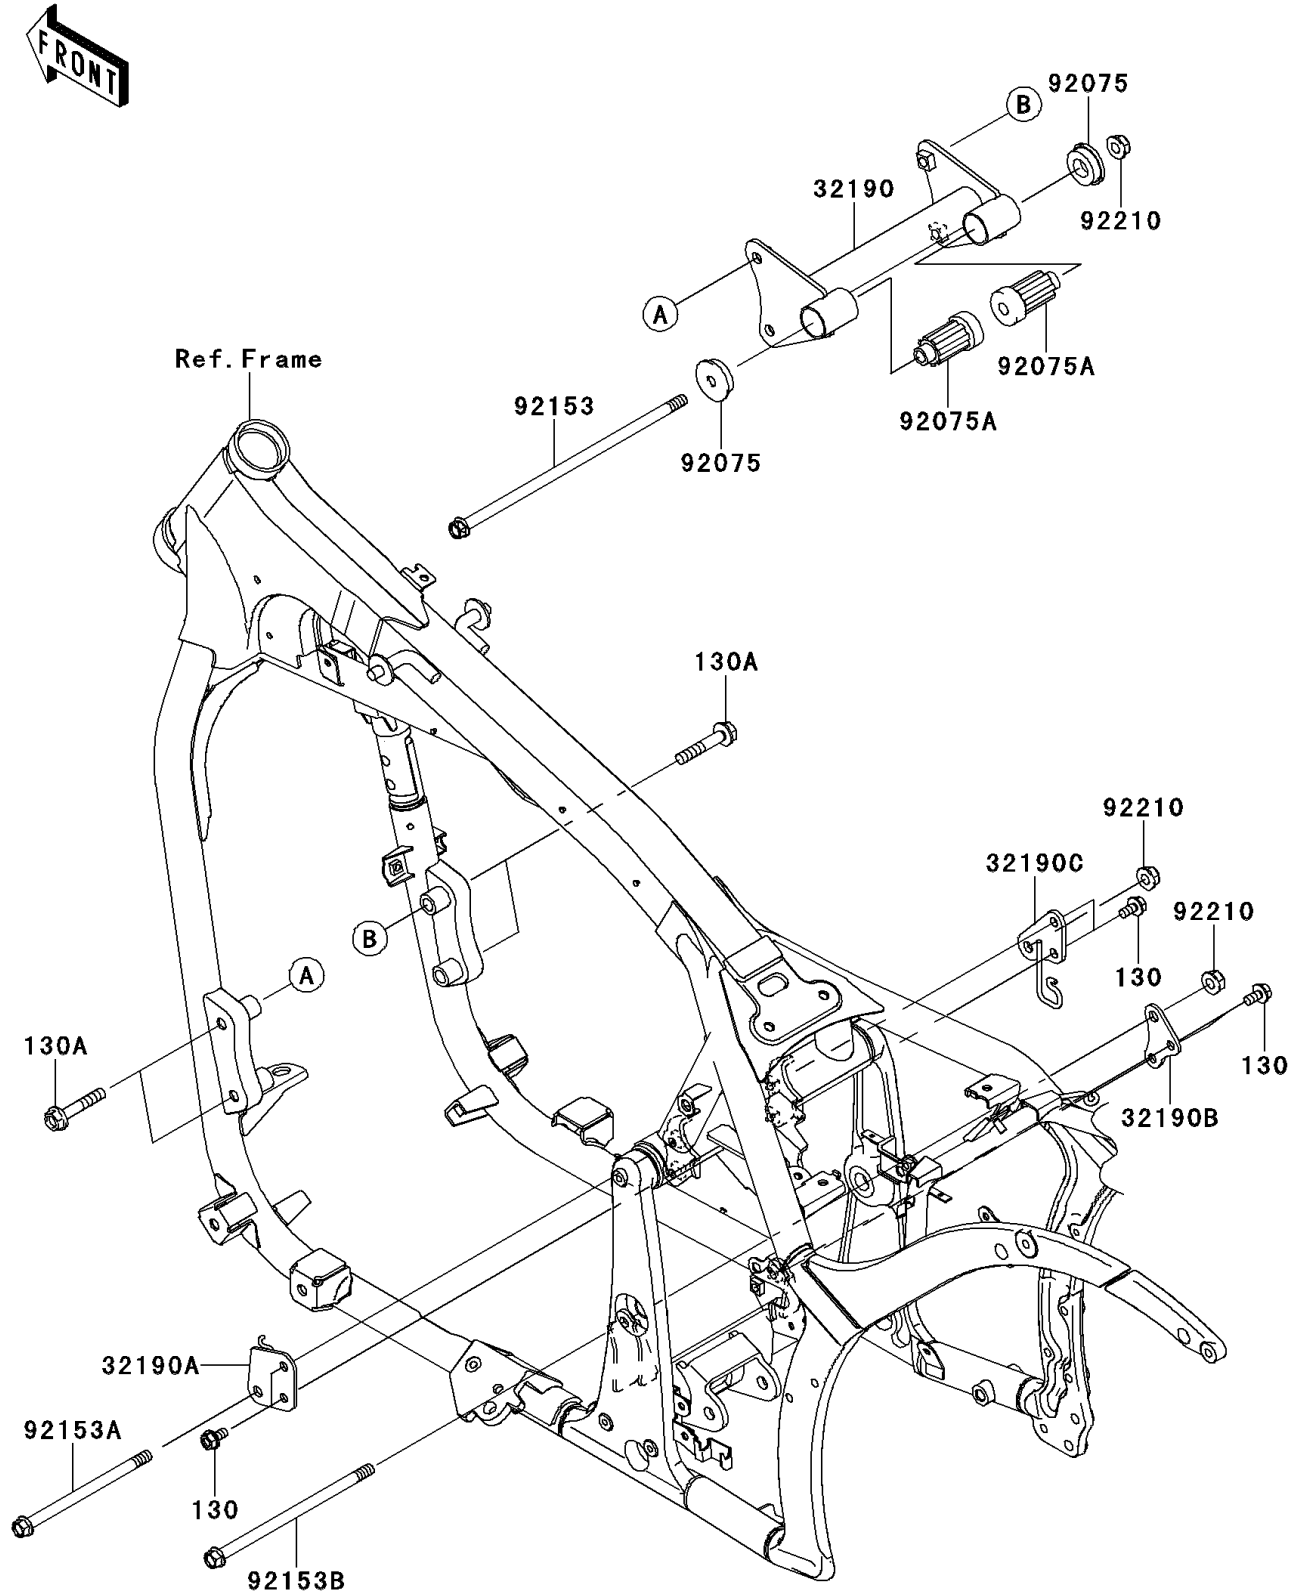

2011 VULCAN® 900 CLASSIC

PARTS DIAGRAM

Engine Mount

F2122

2011 VULCAN® 900 CLASSIC

PARTS LIST

Engine Mount

ITEM NAME

PART NUMBER

QUANTITY
