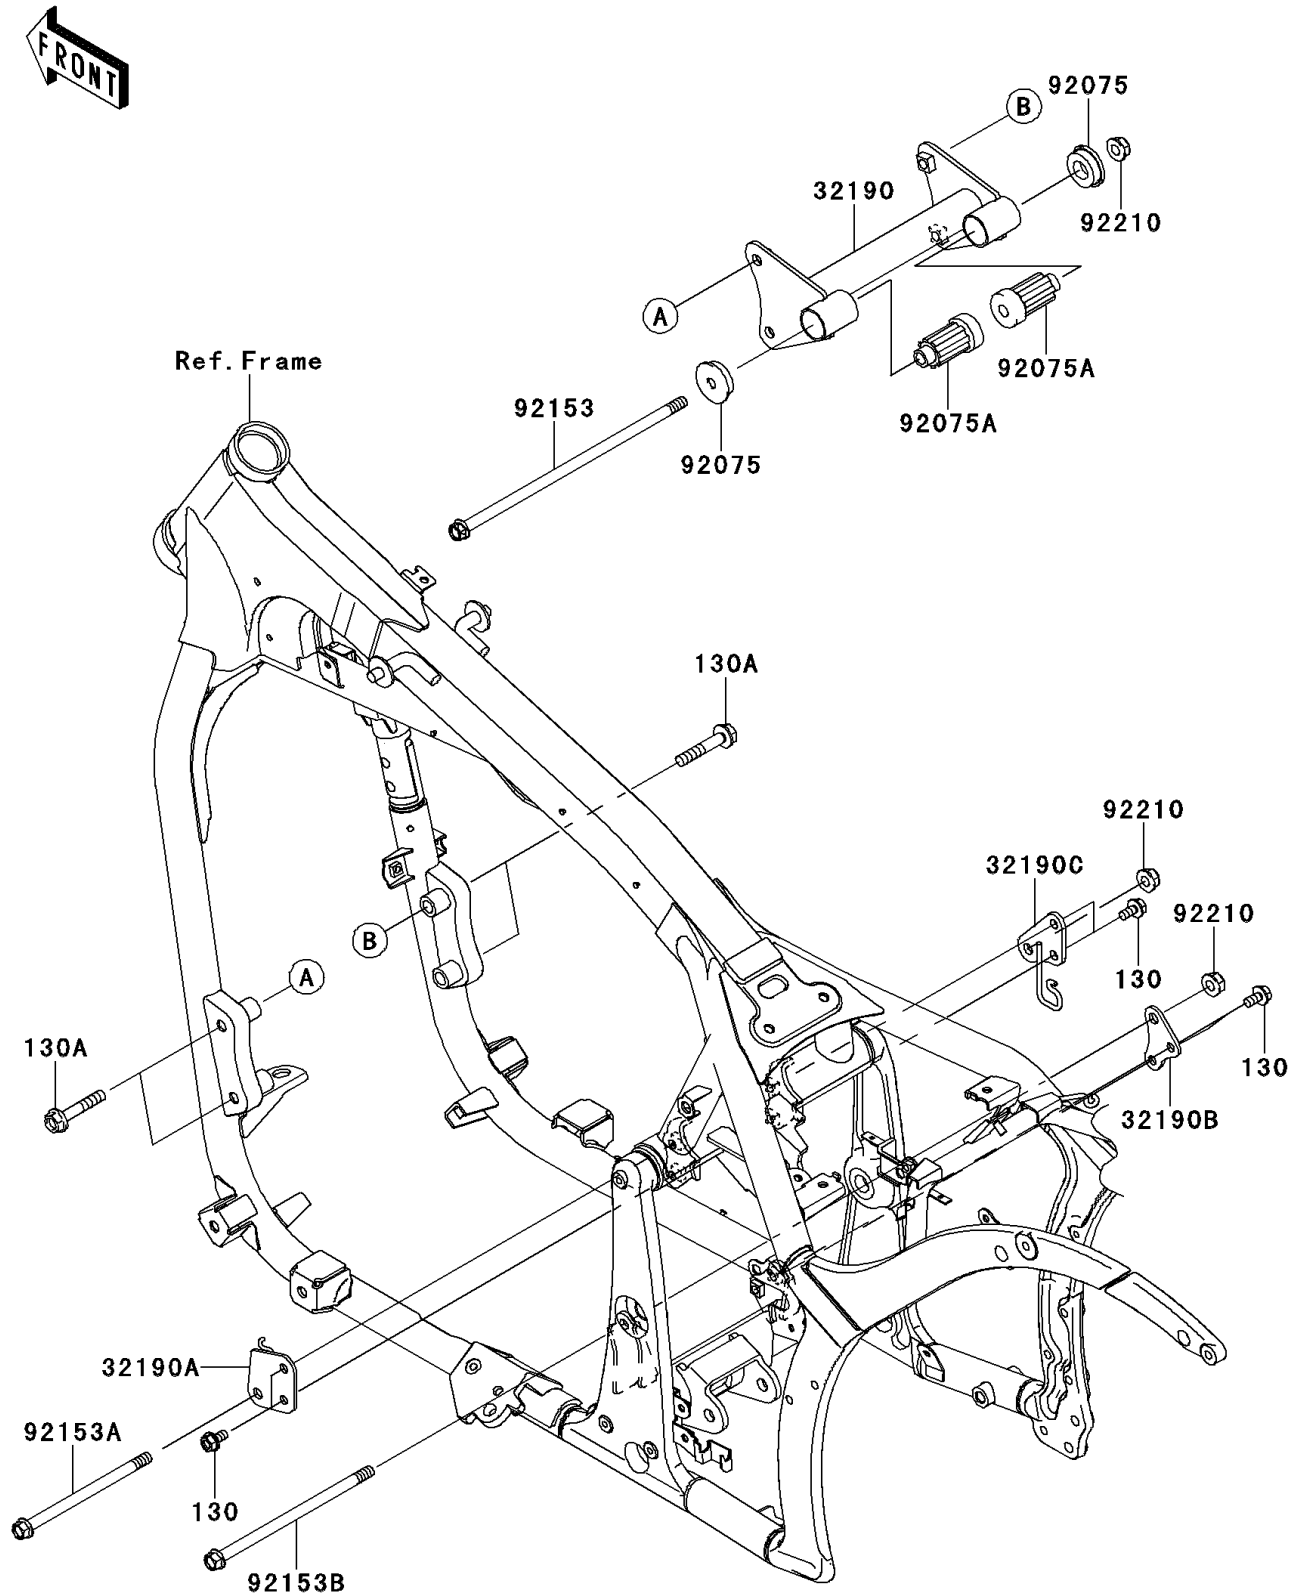

2012 VULCAN® 900 CLASSIC

PARTS DIAGRAM

Engine Mount

F2122

2012 VULCAN® 900 CLASSIC

PARTS LIST Engine Mount

ITEM NAME	PART NUMBER	QUANTITY
-----------	-------------	----------
