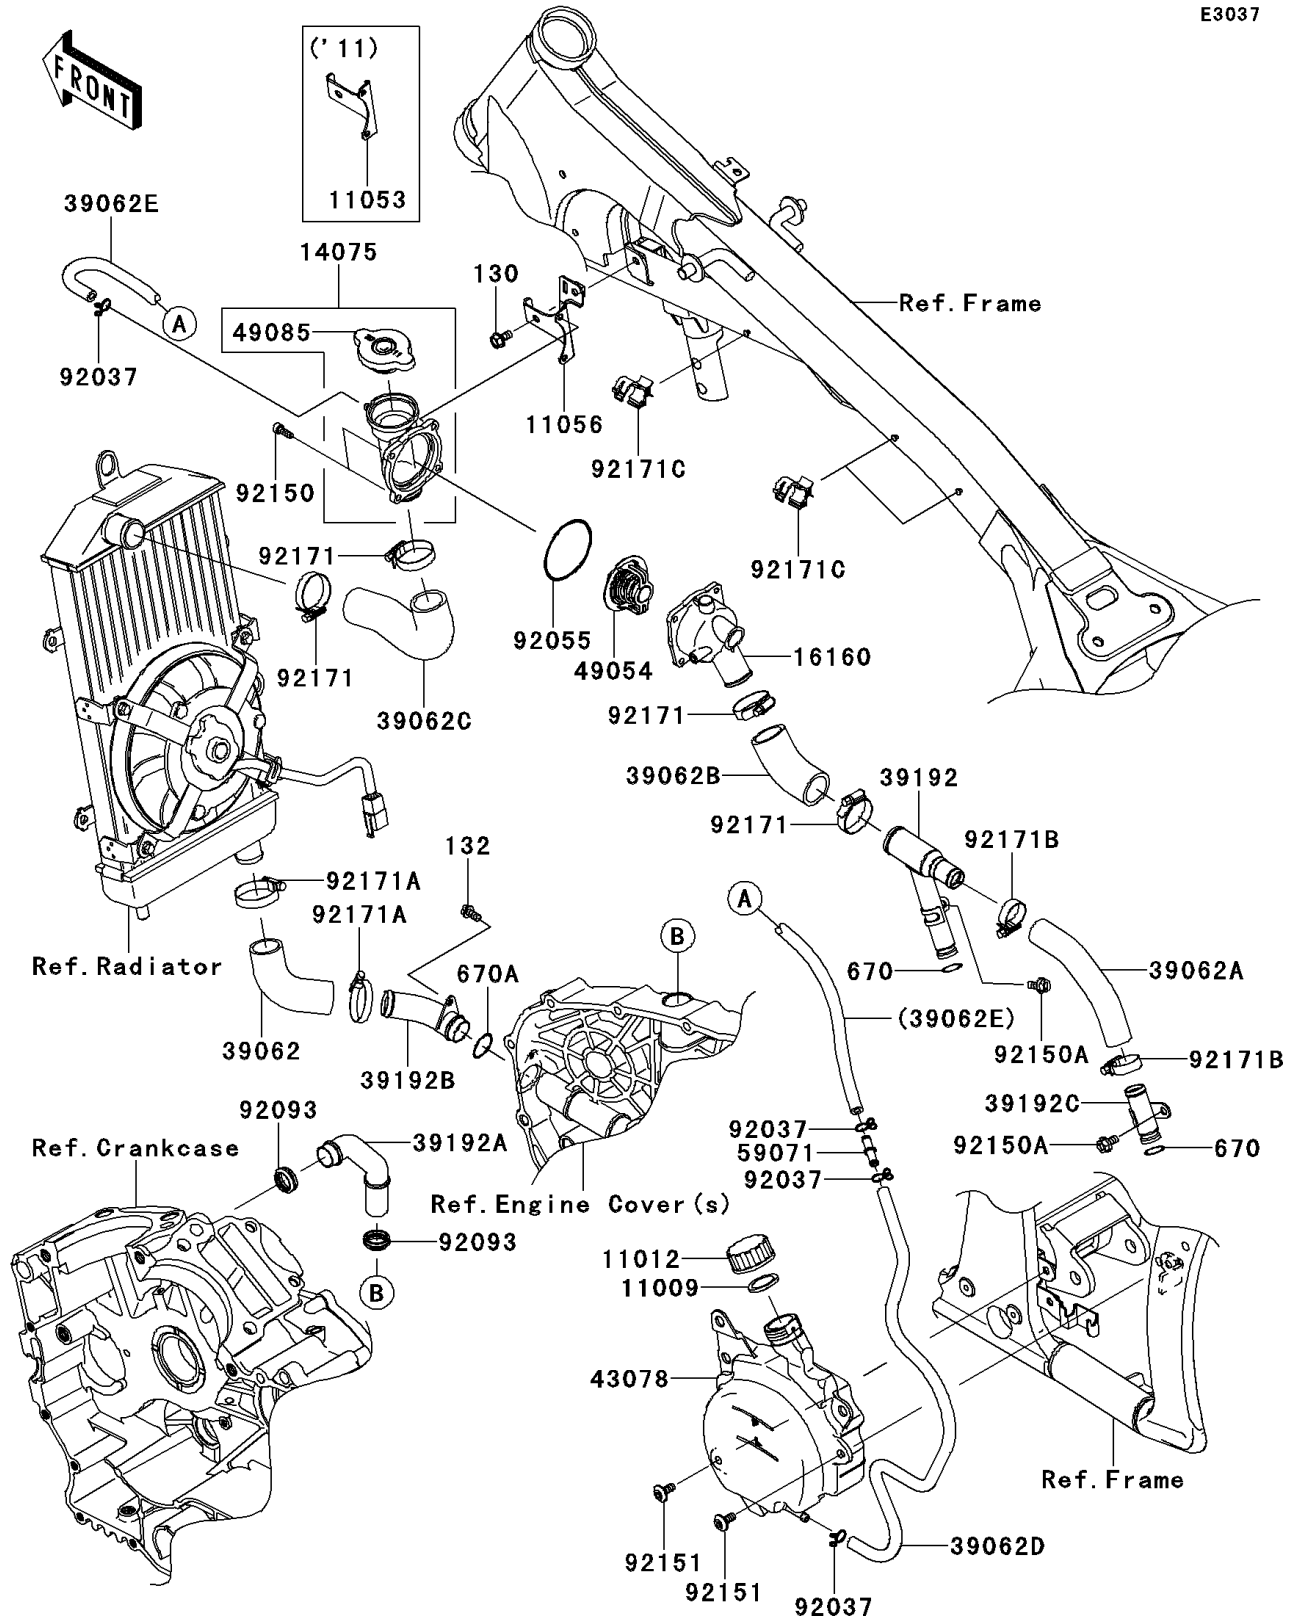

2013 VULCAN 900 CLASSIC (Canadian)

PARTS DIAGRAM

Water Pipe

E3037

2013 VULCAN 900 CLASSIC (Canadian)

PARTS LIST

Water Pipe

ITEM NAME	PART NUMBER	QUANTITY
-----------	-------------	----------
