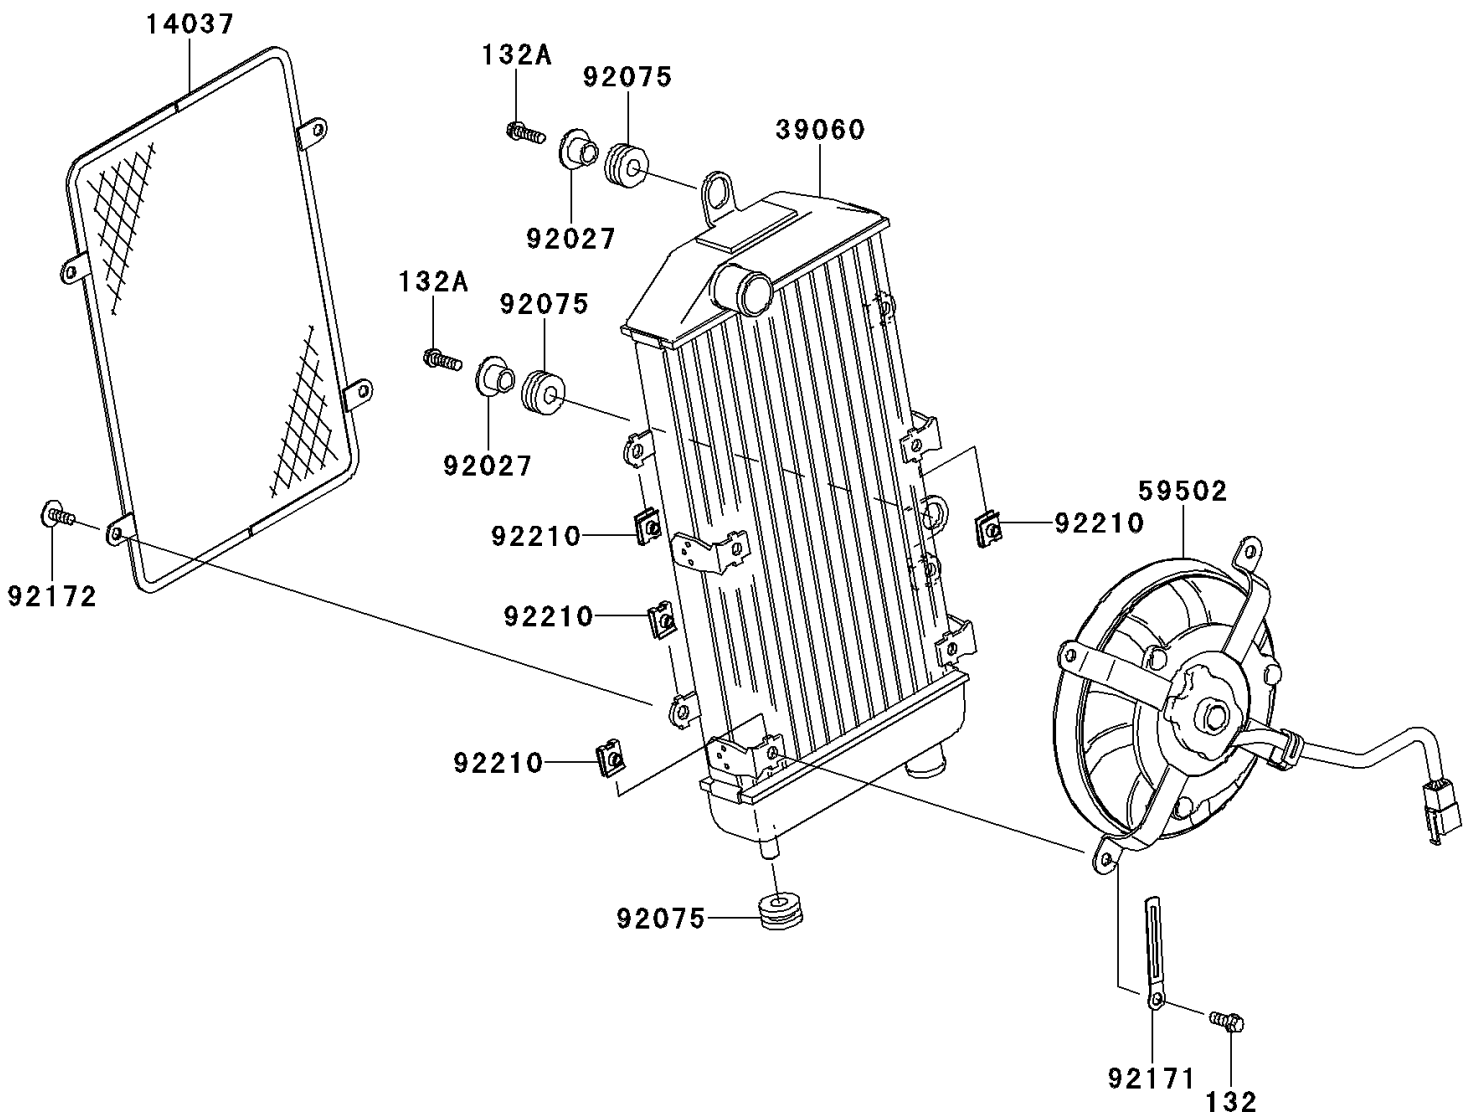

2013 VULCAN 900 CLASSIC (Canadian)

PARTS DIAGRAM

Radiator

E3032

2013 VULCAN 900 CLASSIC (Canadian)

PARTS LIST

Radiator

| ITEM NAME | PART NUMBER | QUANTITY |
|-----------|-------------|----------|
|-----------|-------------|----------|
