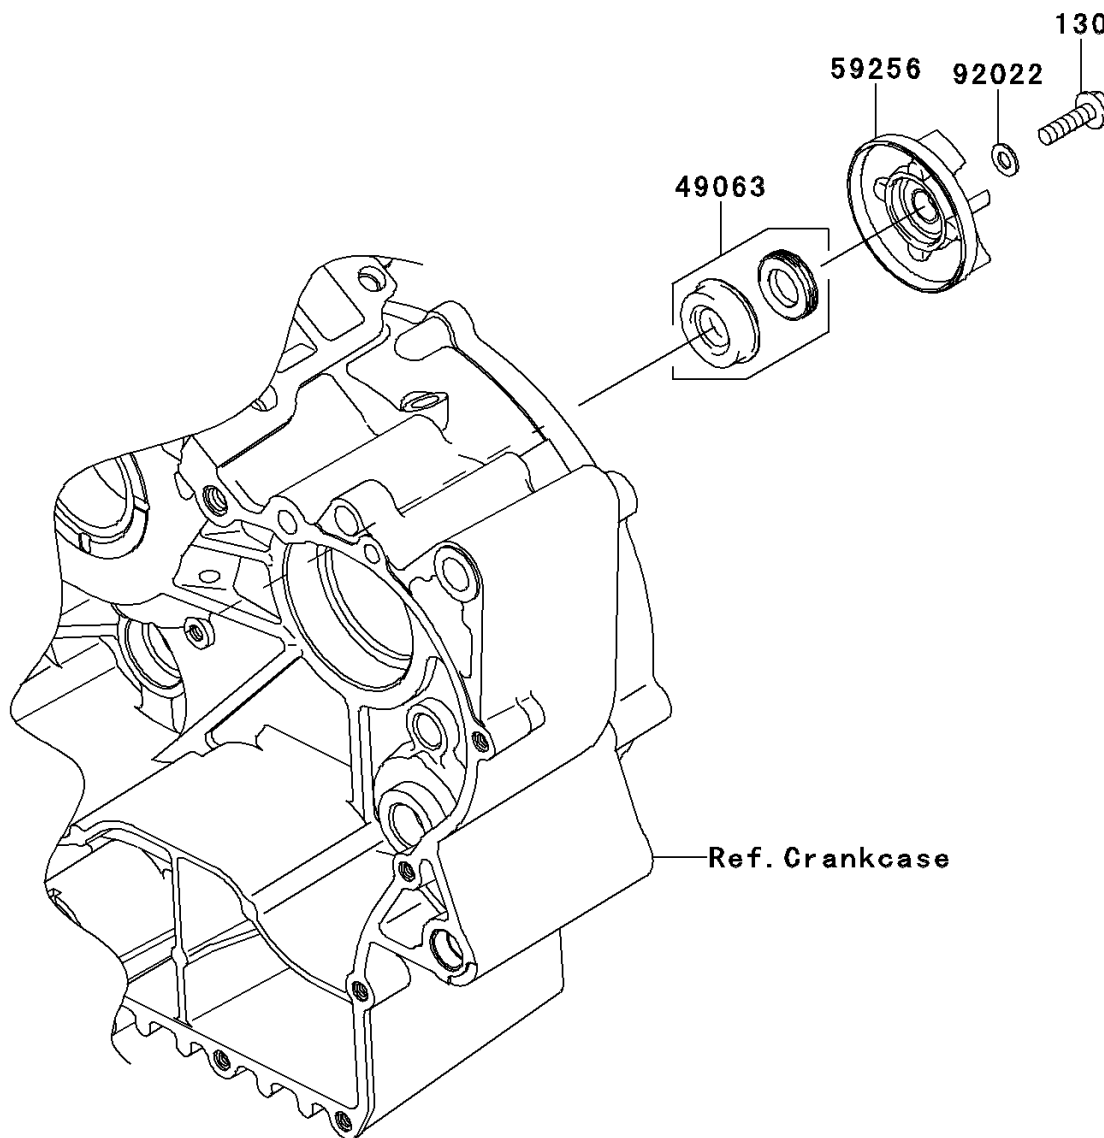

2013 VULCAN 900 CLASSIC (Canadian)

PARTS DIAGRAM

Water Pump

E3031

2013 VULCAN 900 CLASSIC (Canadian)

PARTS LIST

Water Pump

ITEM NAME	PART NUMBER	QUANTITY
-----------	-------------	----------
