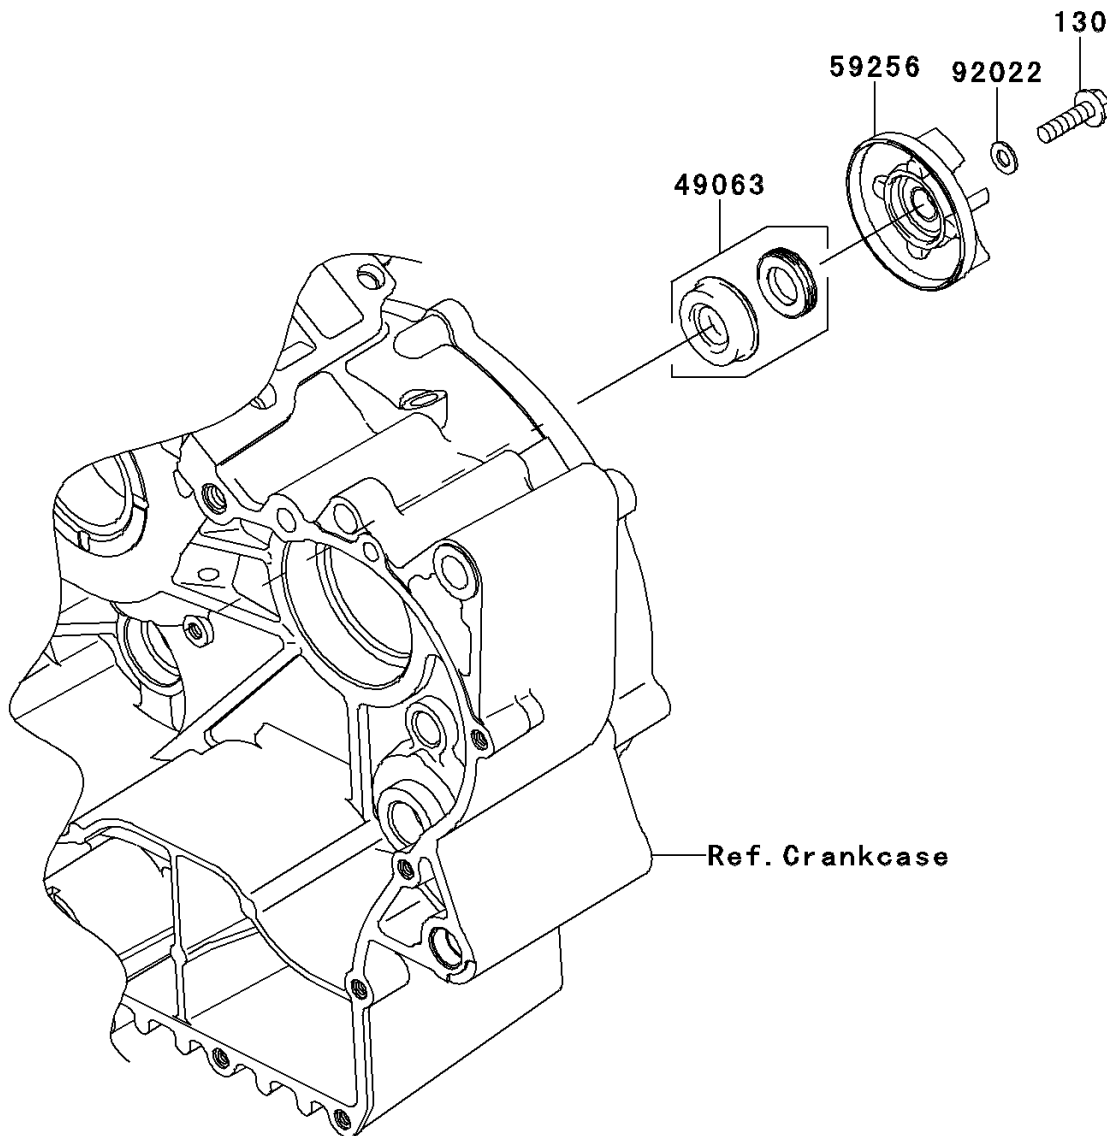

2011 VULCAN® 900 CLASSIC

PARTS DIAGRAM

Water Pump

E3031

2011 VULCAN® 900 CLASSIC

PARTS LIST

Water Pump

ITEM NAME

PART NUMBER

QUANTITY
