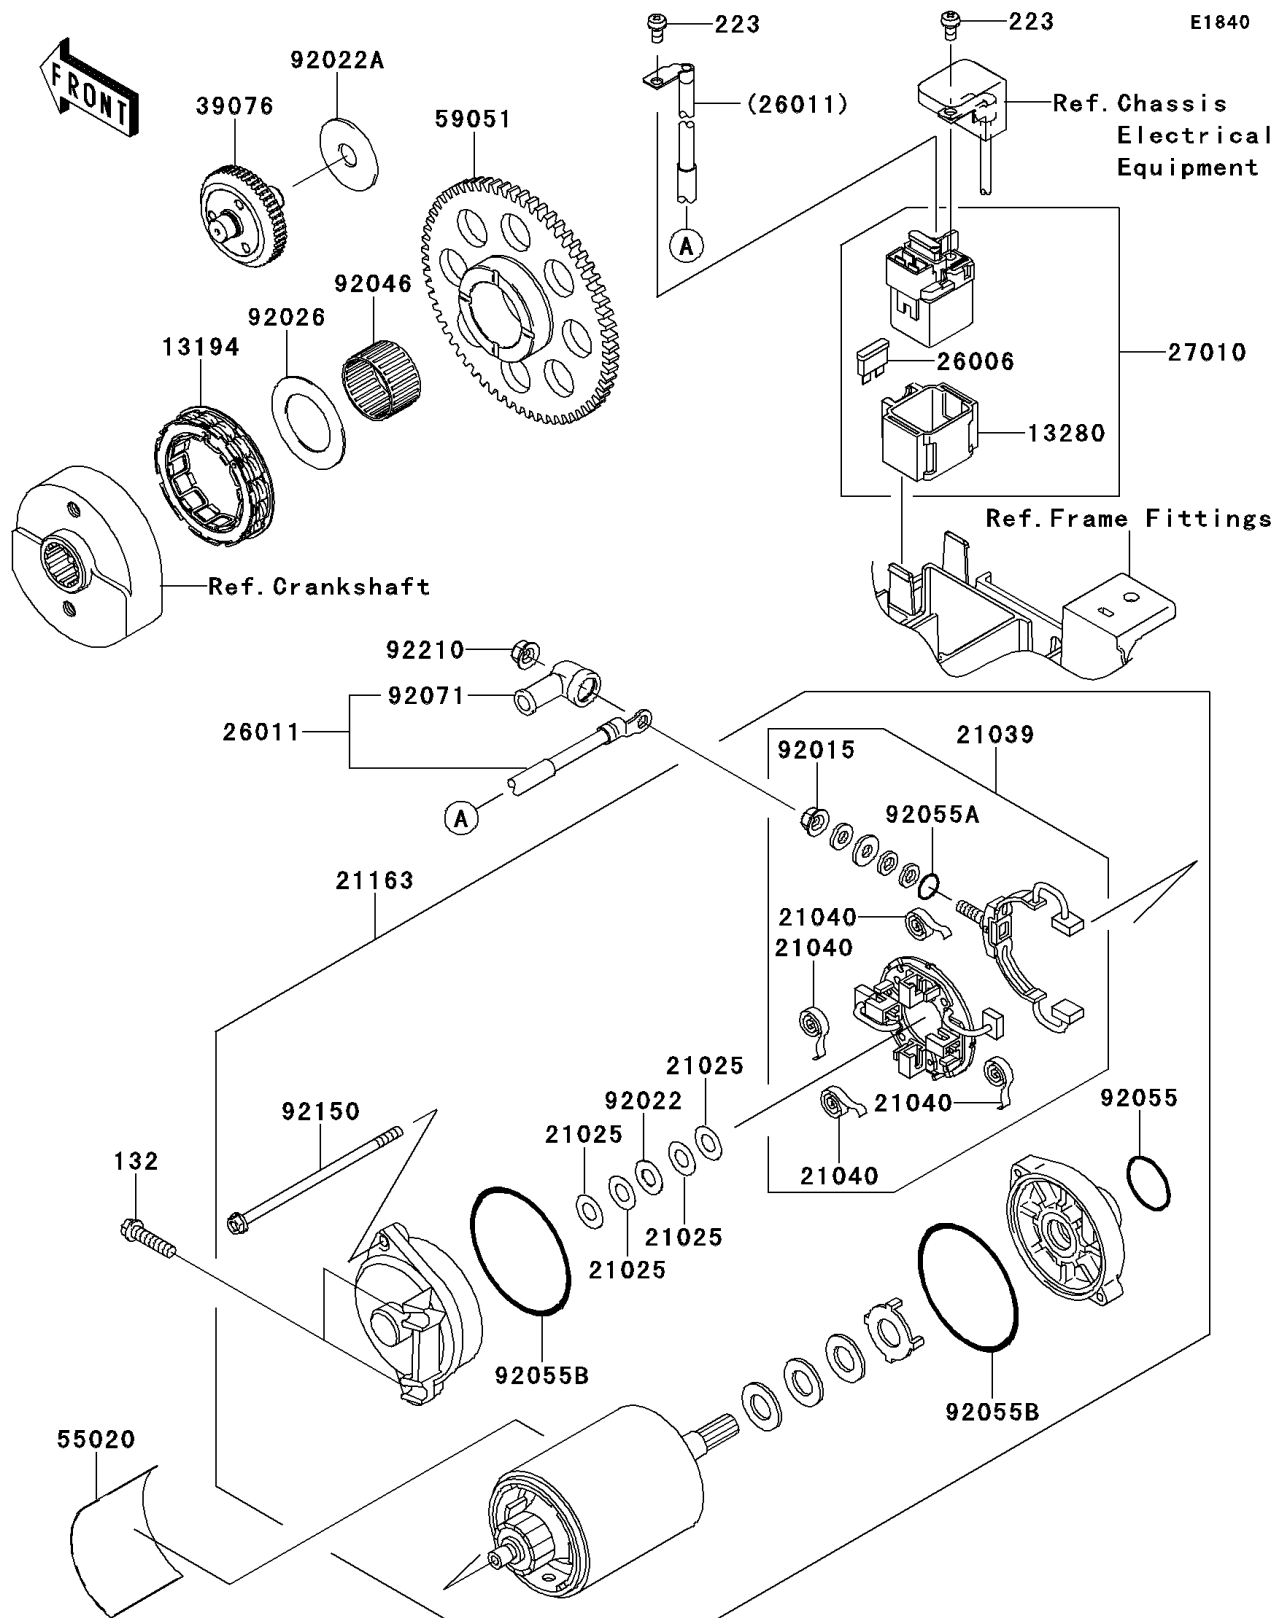

2013 VULCAN 900 CLASSIC (Canadian)

PARTS DIAGRAM

Starter Motor

2013 VULCAN 900 CLASSIC (Canadian)

Kawasaki
Let the Good Times Roll®

PARTS LIST Starter Motor

ITEM NAME	PART NUMBER	QUANTITY
-----------	-------------	----------
