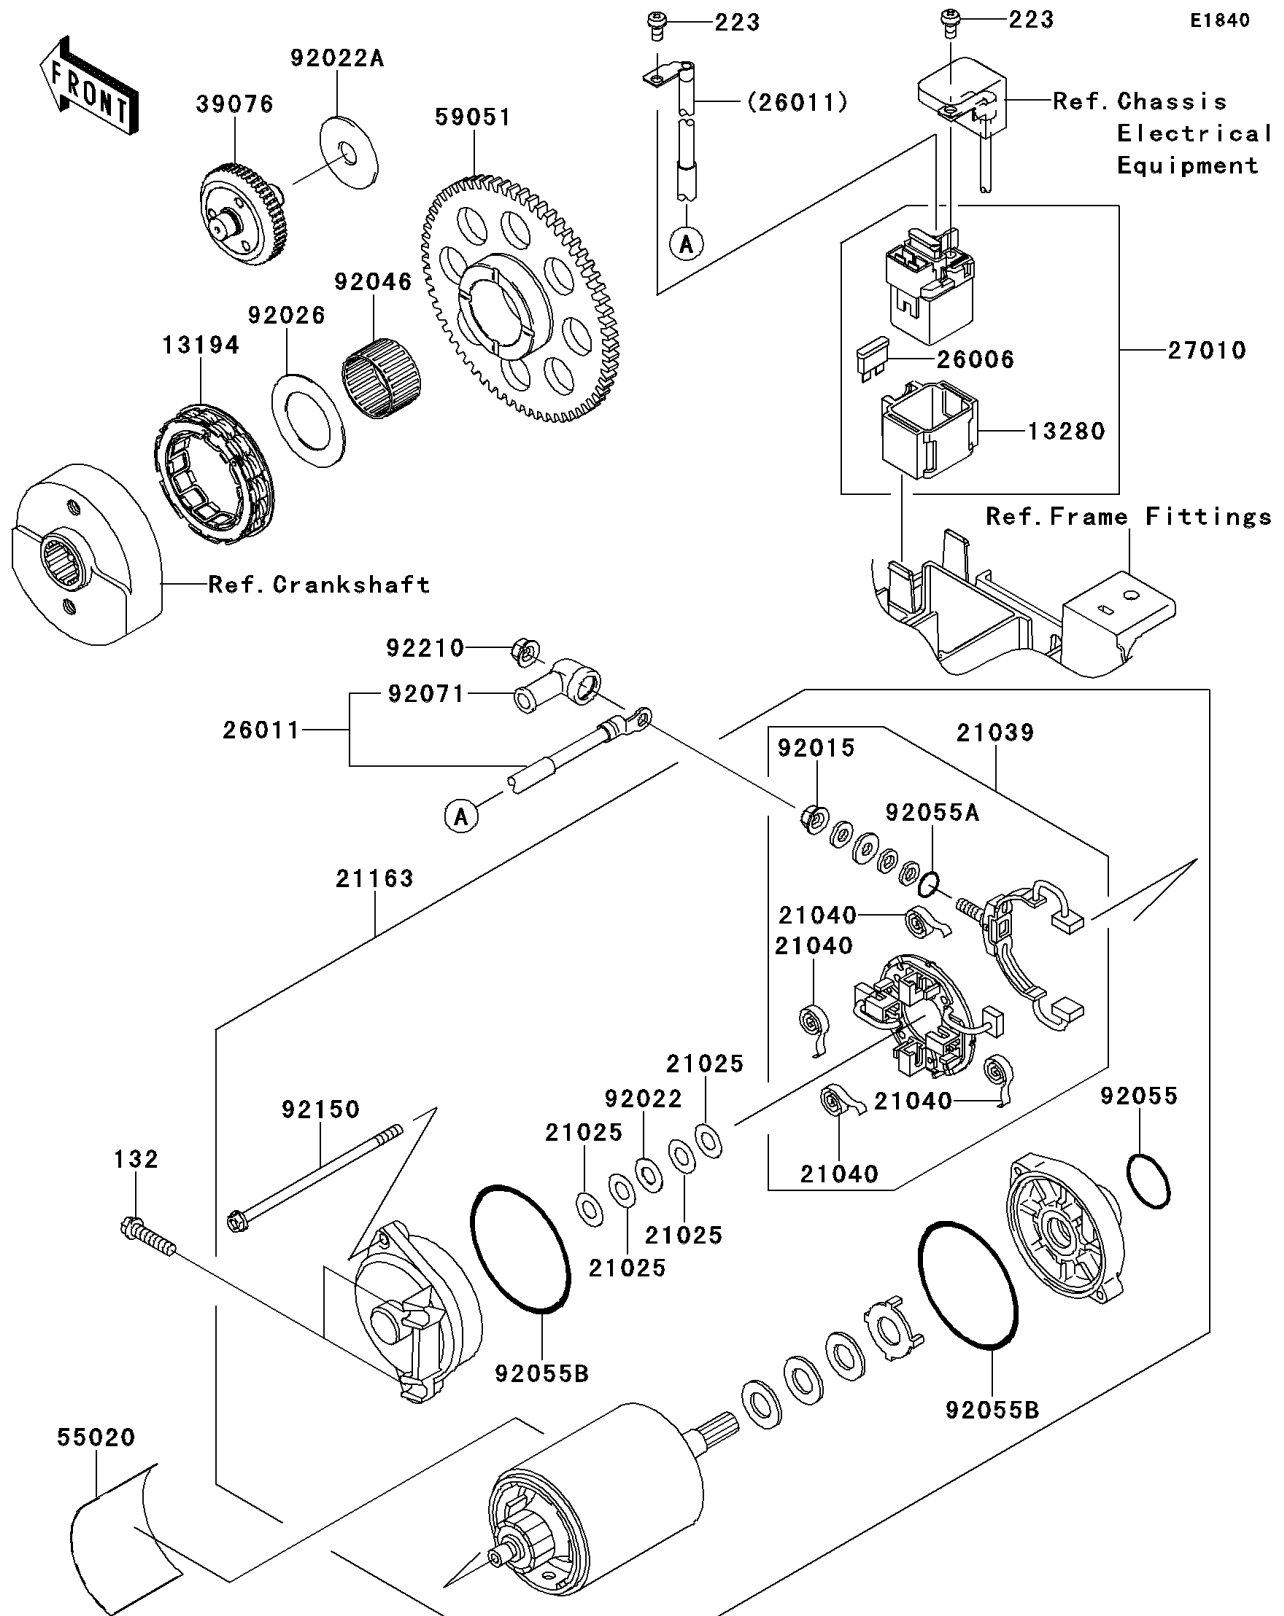

2011 VULCAN® 900 CLASSIC

PARTS DIAGRAM

Starter Motor

2011 VULCAN[®] 900 CLASSIC

PARTS LIST

Starter Motor

ITEM NAME

PART NUMBER

QUANTITY
