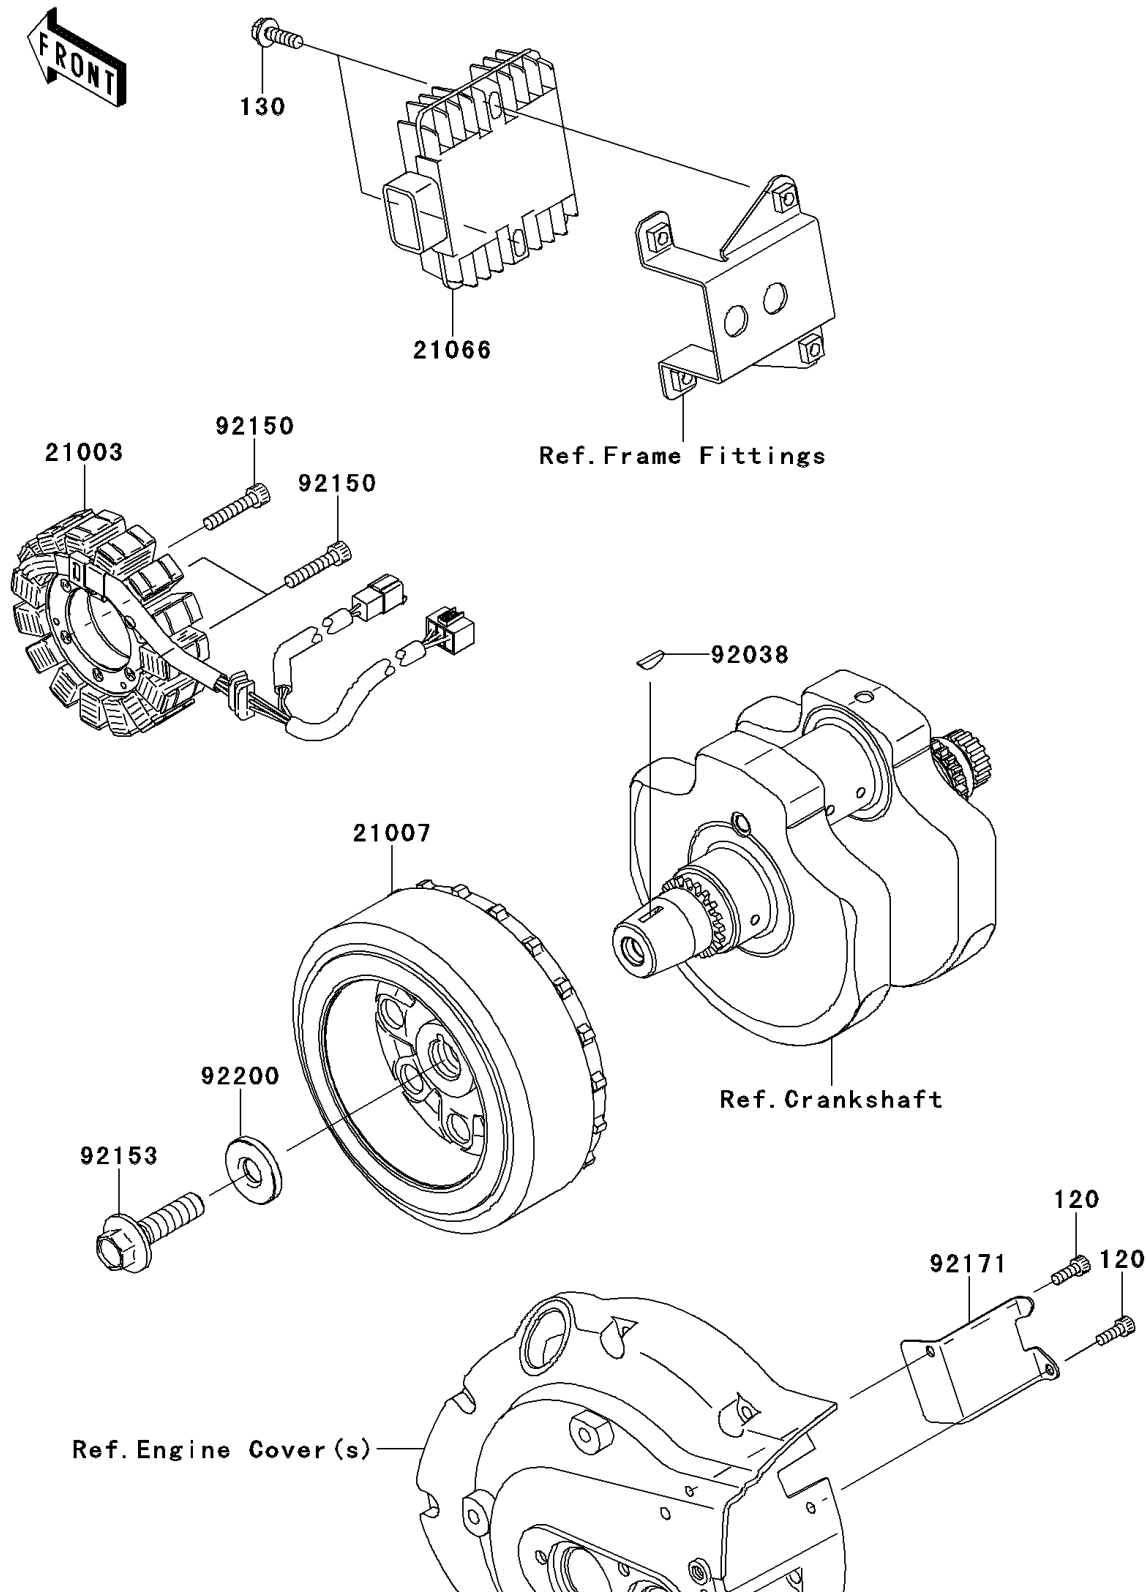

2013 VULCAN 900 CLASSIC (Canadian)

PARTS DIAGRAM

Generator

E1810

2013 VULCAN 900 CLASSIC (Canadian)

Kawasaki
Let the Good Times Roll®

PARTS LIST

Generator

ITEM NAME	PART NUMBER	QUANTITY
-----------	-------------	----------
