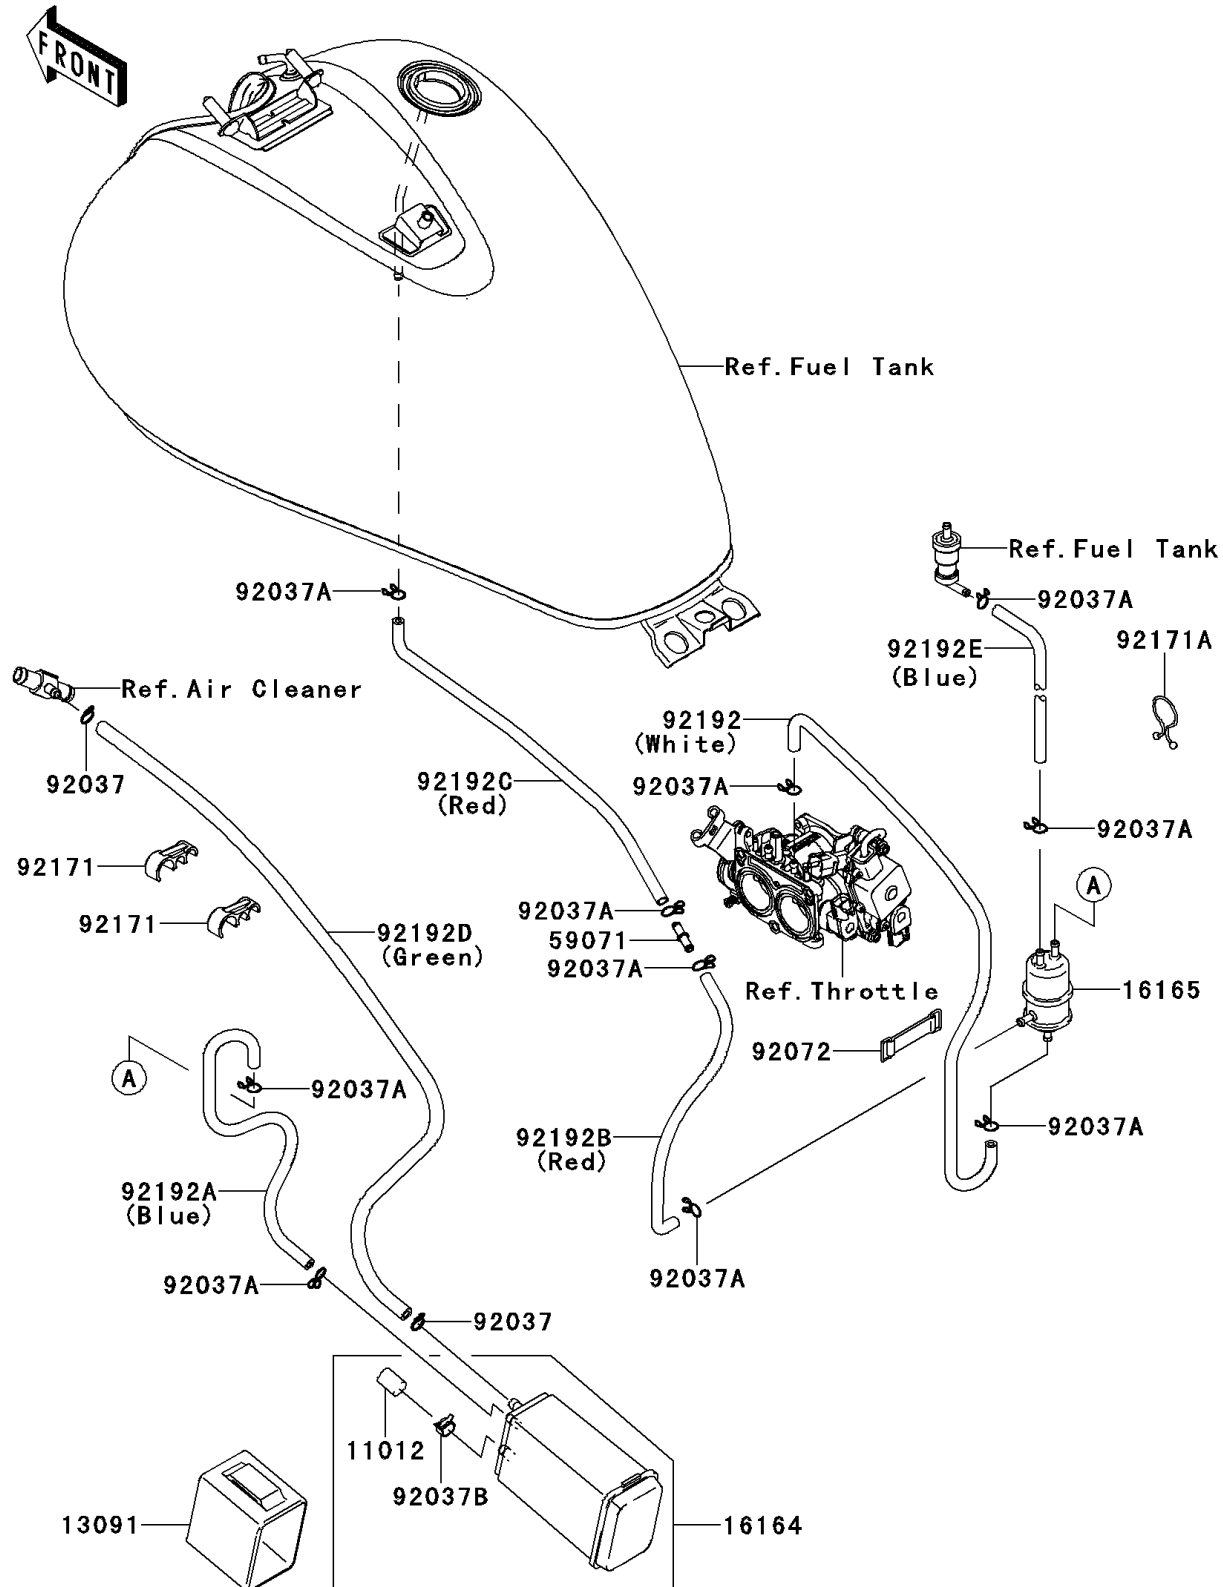

2013 VULCAN 900 CLASSIC (Canadian)

PARTS DIAGRAM

Fuel Evaporative System(BCF-BDFA)(CA)

E1650A

2013 VULCAN 900 CLASSIC (Canadian)

PARTS LIST

Fuel Evaporative System(BCF-BDFA)(CA)

ITEM NAME

PART NUMBER

QUANTITY
