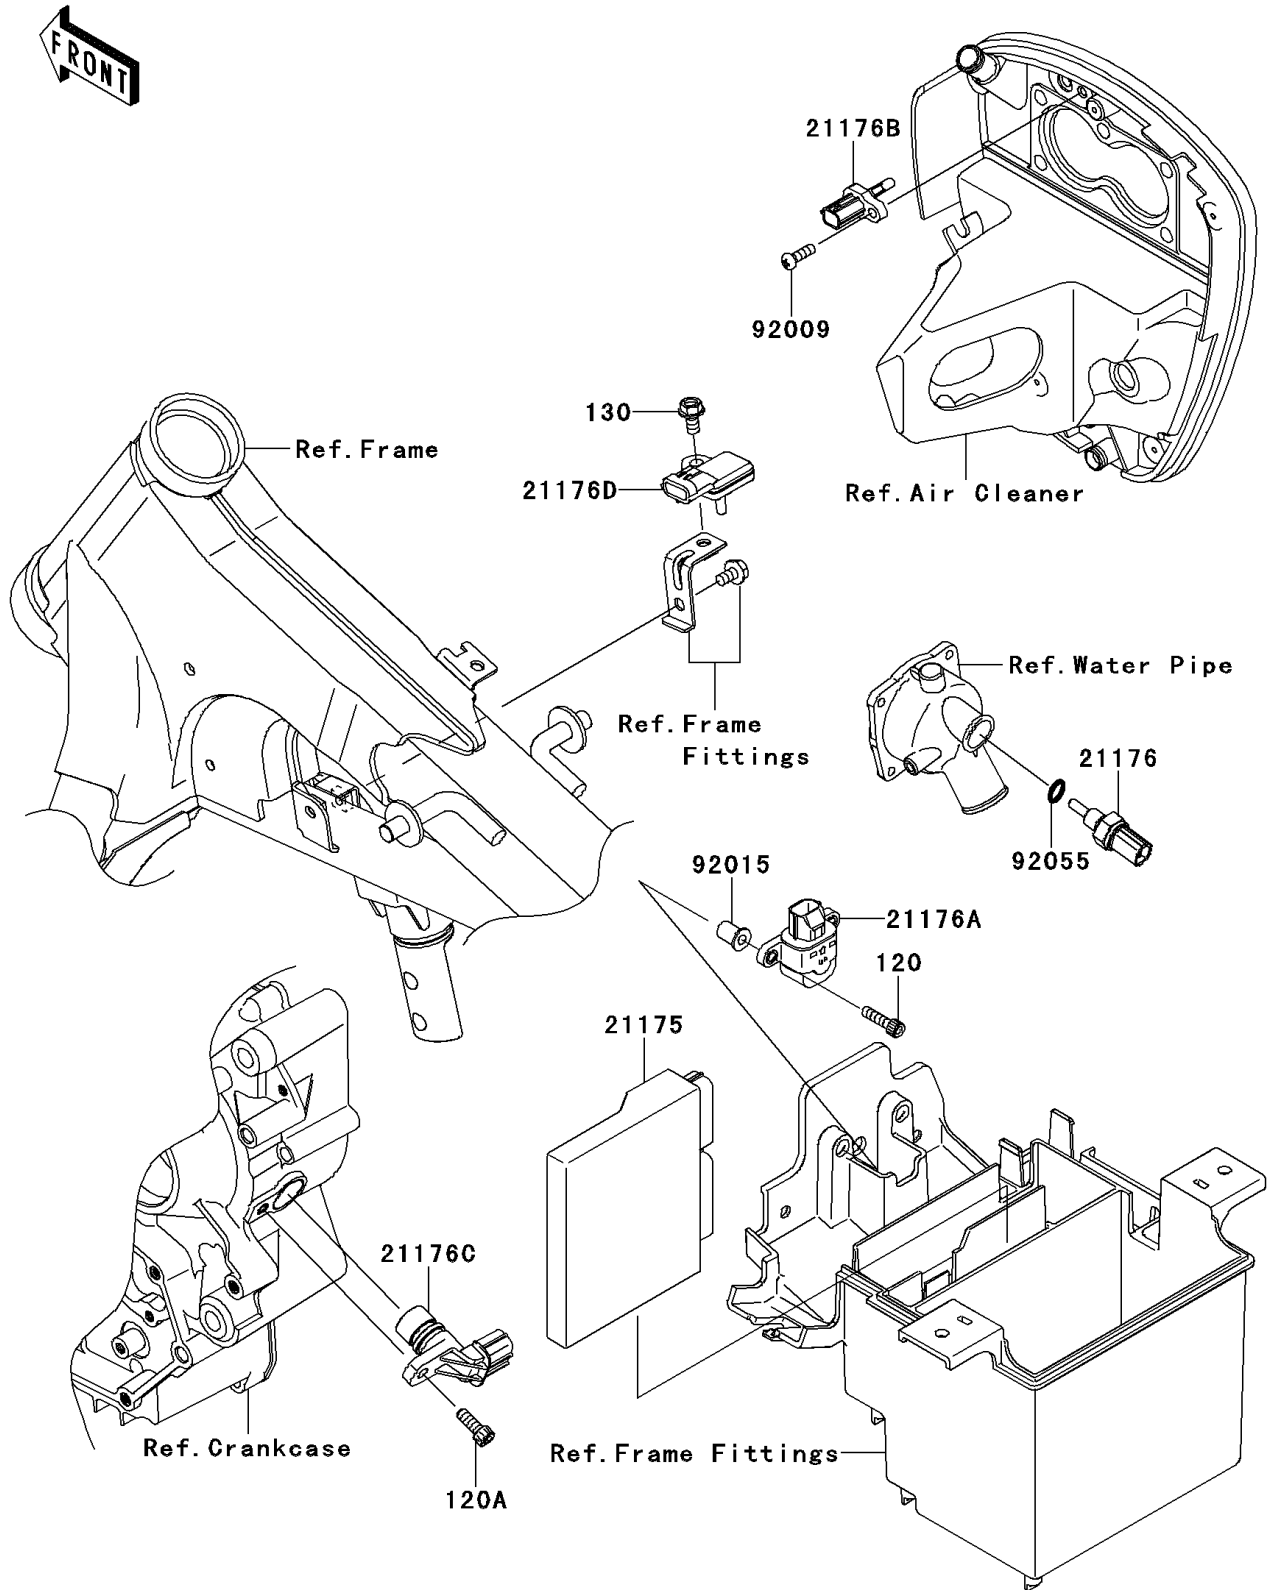

## PARTS DIAGRAM

### Fuel Injection

E1530

# 2013 VULCAN 900 CLASSIC (Canadian)

## PARTS LIST Fuel Injection

| ITEM NAME | PART NUMBER | QUANTITY |
|-----------|-------------|----------|
|-----------|-------------|----------|

---