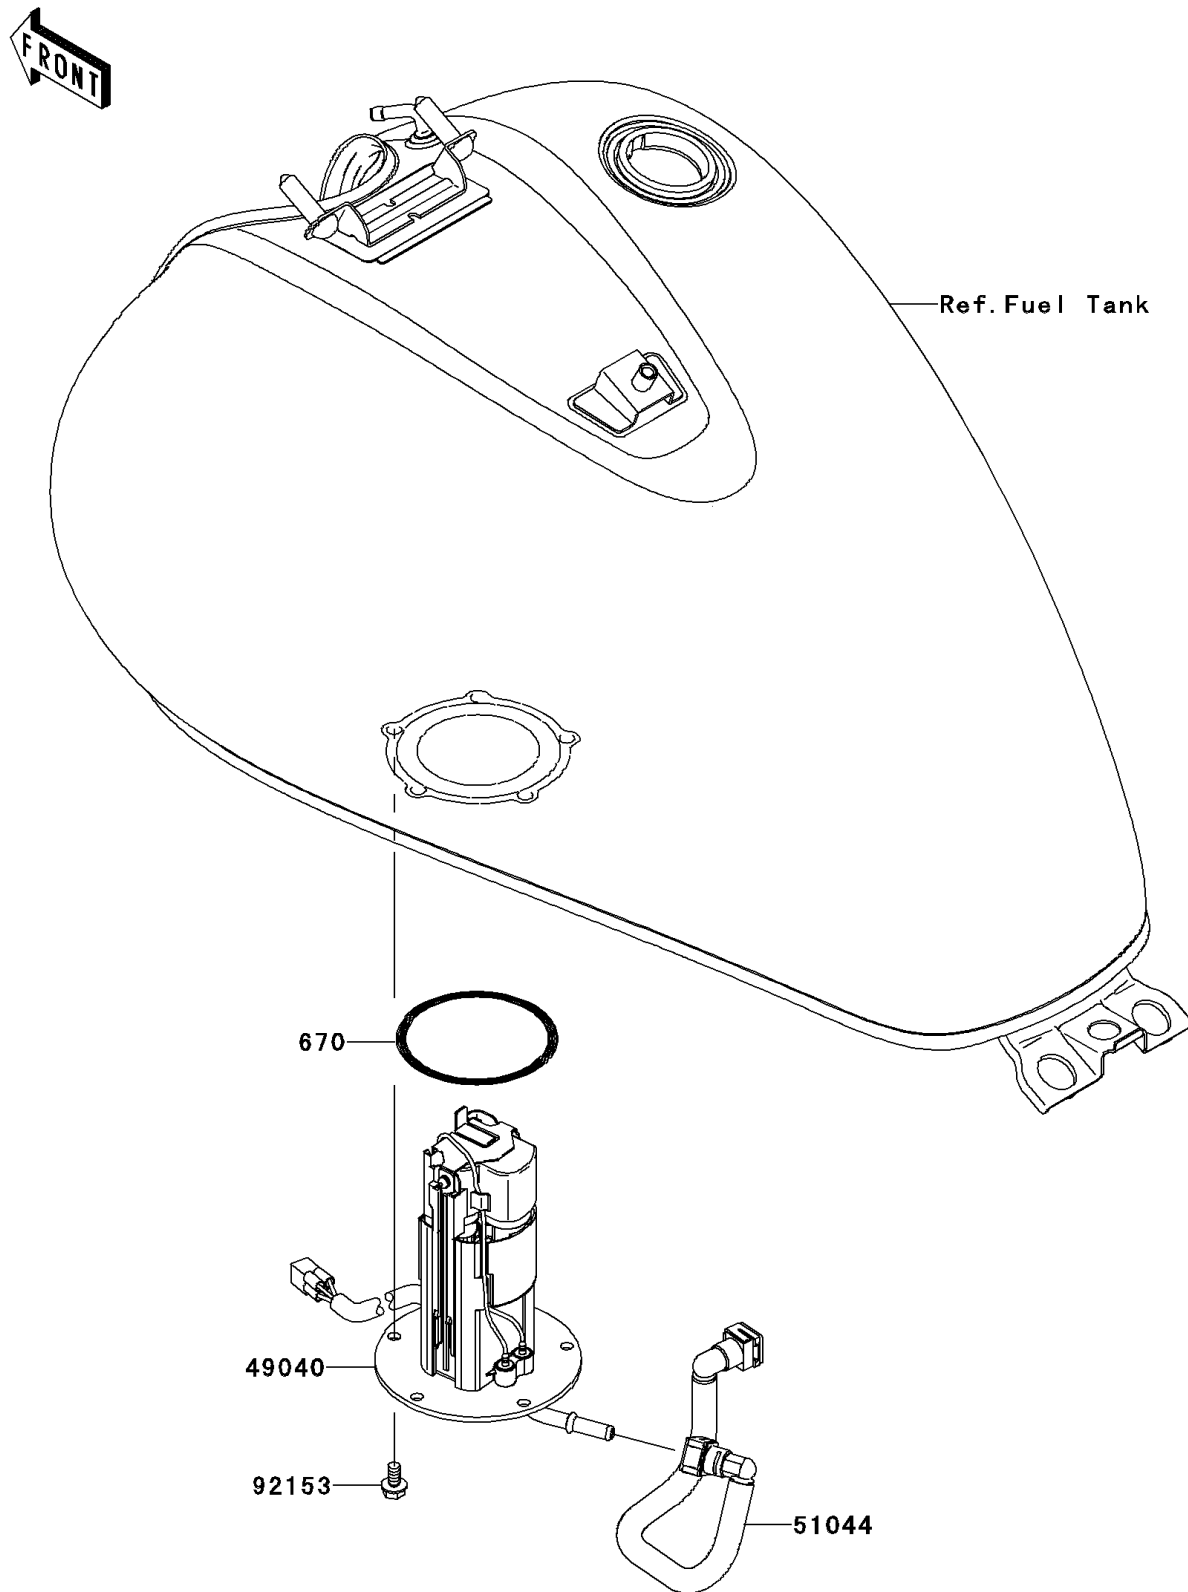

2013 VULCAN 900 CLASSIC (Canadian)

Kawasaki
Let the Good Times Roll®

PARTS DIAGRAM

Fuel Pump

E1520

2013 VULCAN 900 CLASSIC (Canadian)

Kawasaki
Let the Good Times Roll®

PARTS LIST

Fuel Pump

ITEM NAME	PART NUMBER	QUANTITY
-----------	-------------	----------
