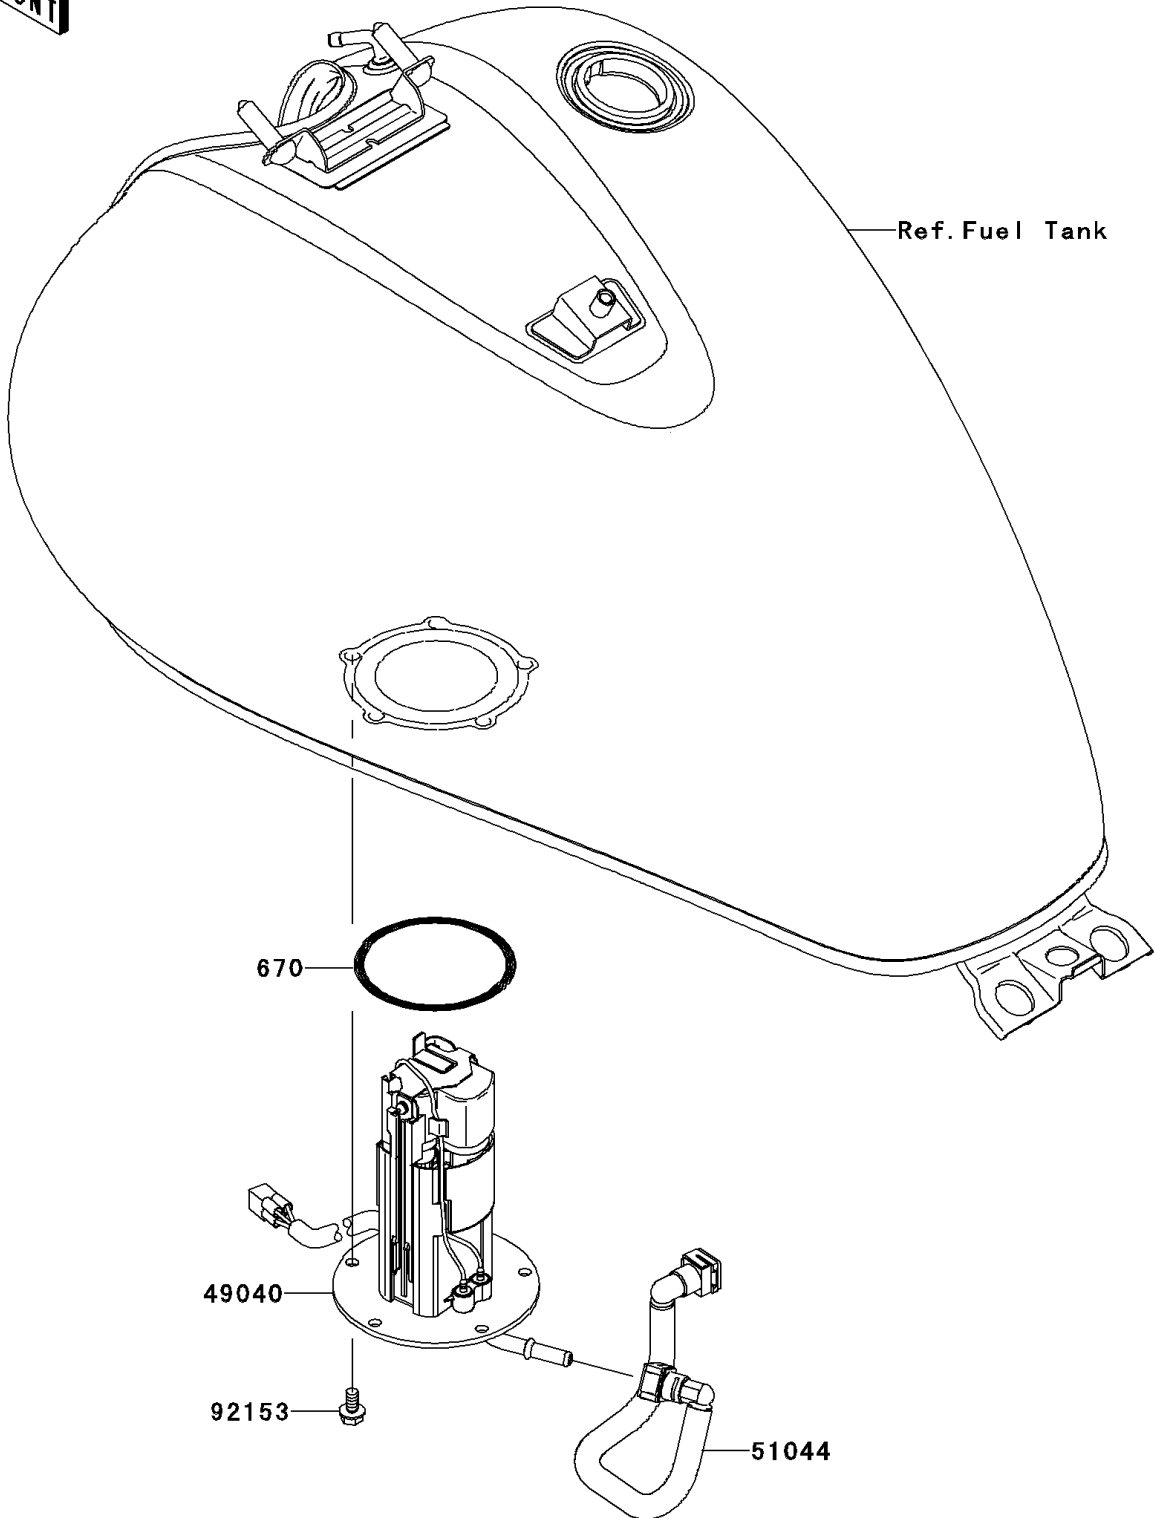

2011 VULCAN® 900 CLASSIC

PARTS DIAGRAM

Fuel Pump

E1520

2011 VULCAN® 900 CLASSIC

PARTS LIST

Fuel Pump

ITEM NAME

PART NUMBER

QUANTITY
