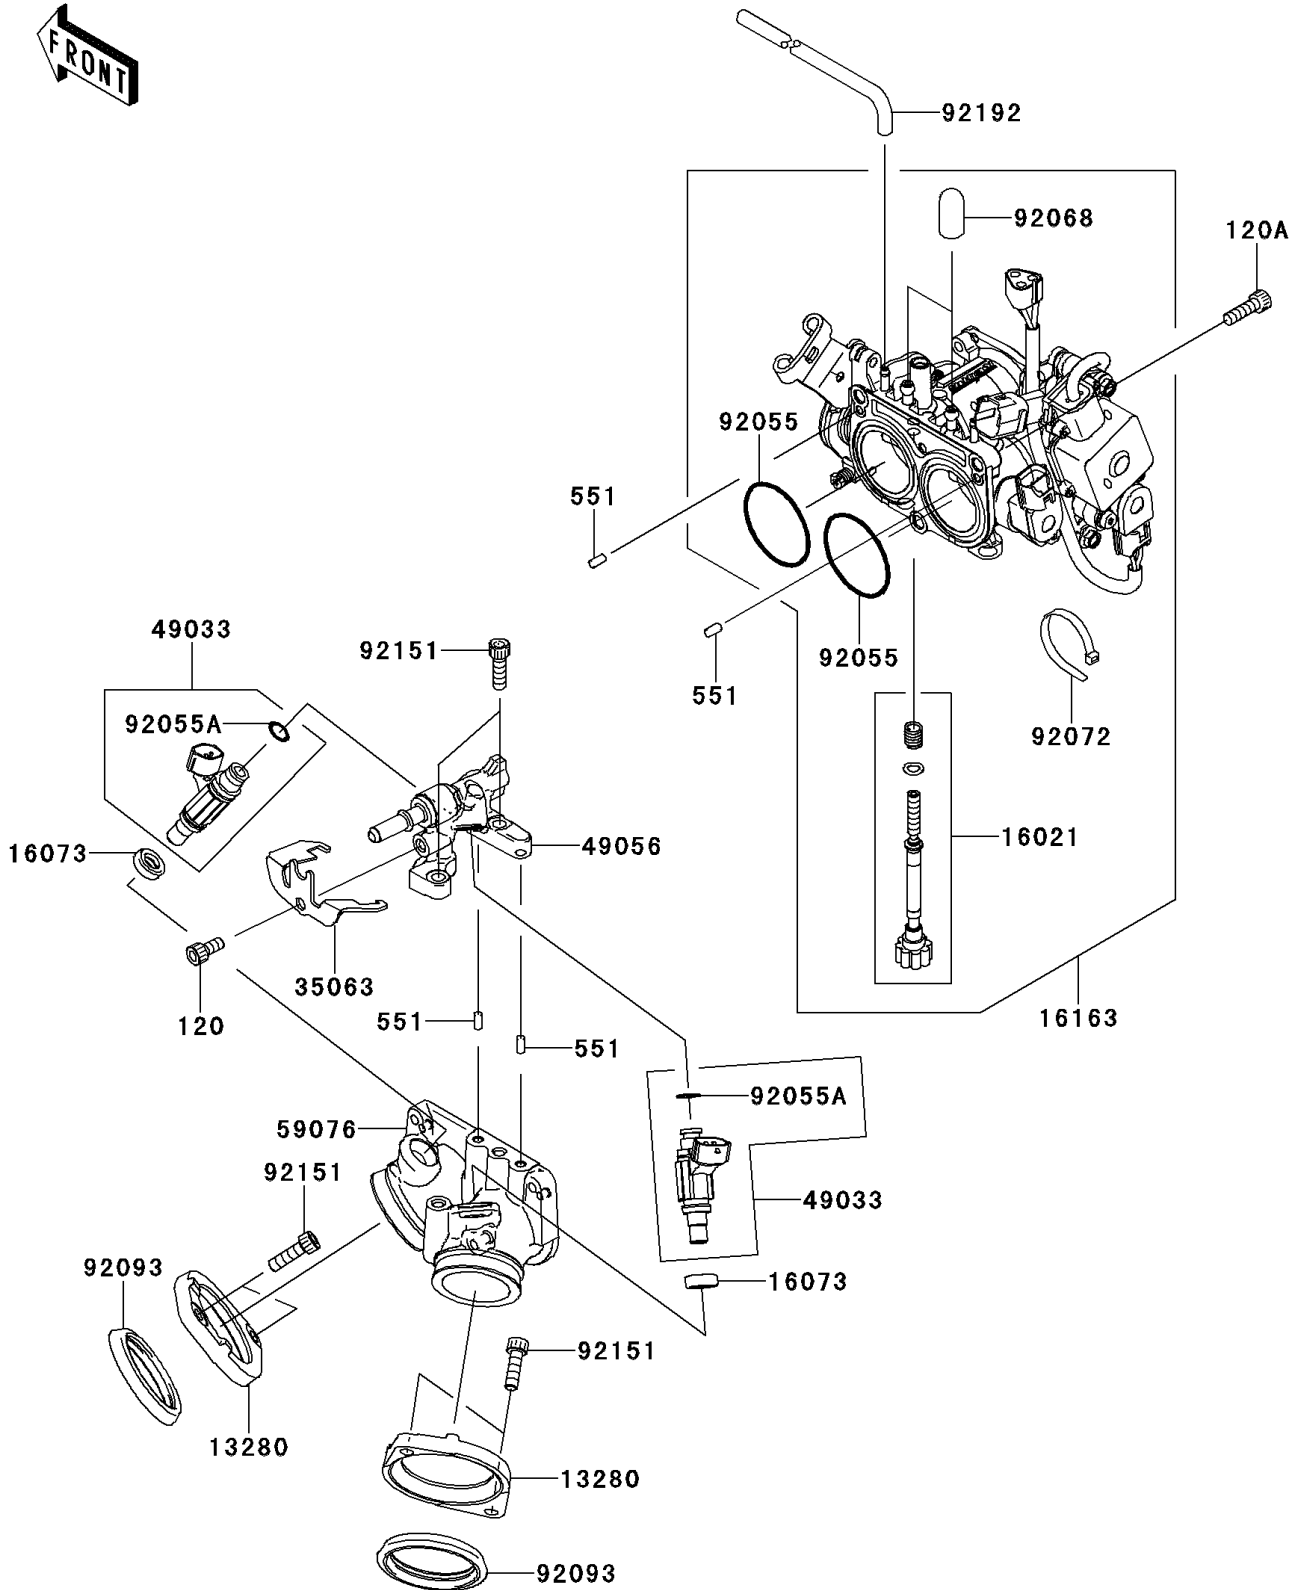

# 2013 VULCAN 900 CLASSIC (Canadian)

## PARTS DIAGRAM

### Throttle

E1510

## PARTS LIST

Throttle

| ITEM NAME | PART NUMBER | QUANTITY |
|-----------|-------------|----------|
|-----------|-------------|----------|

---