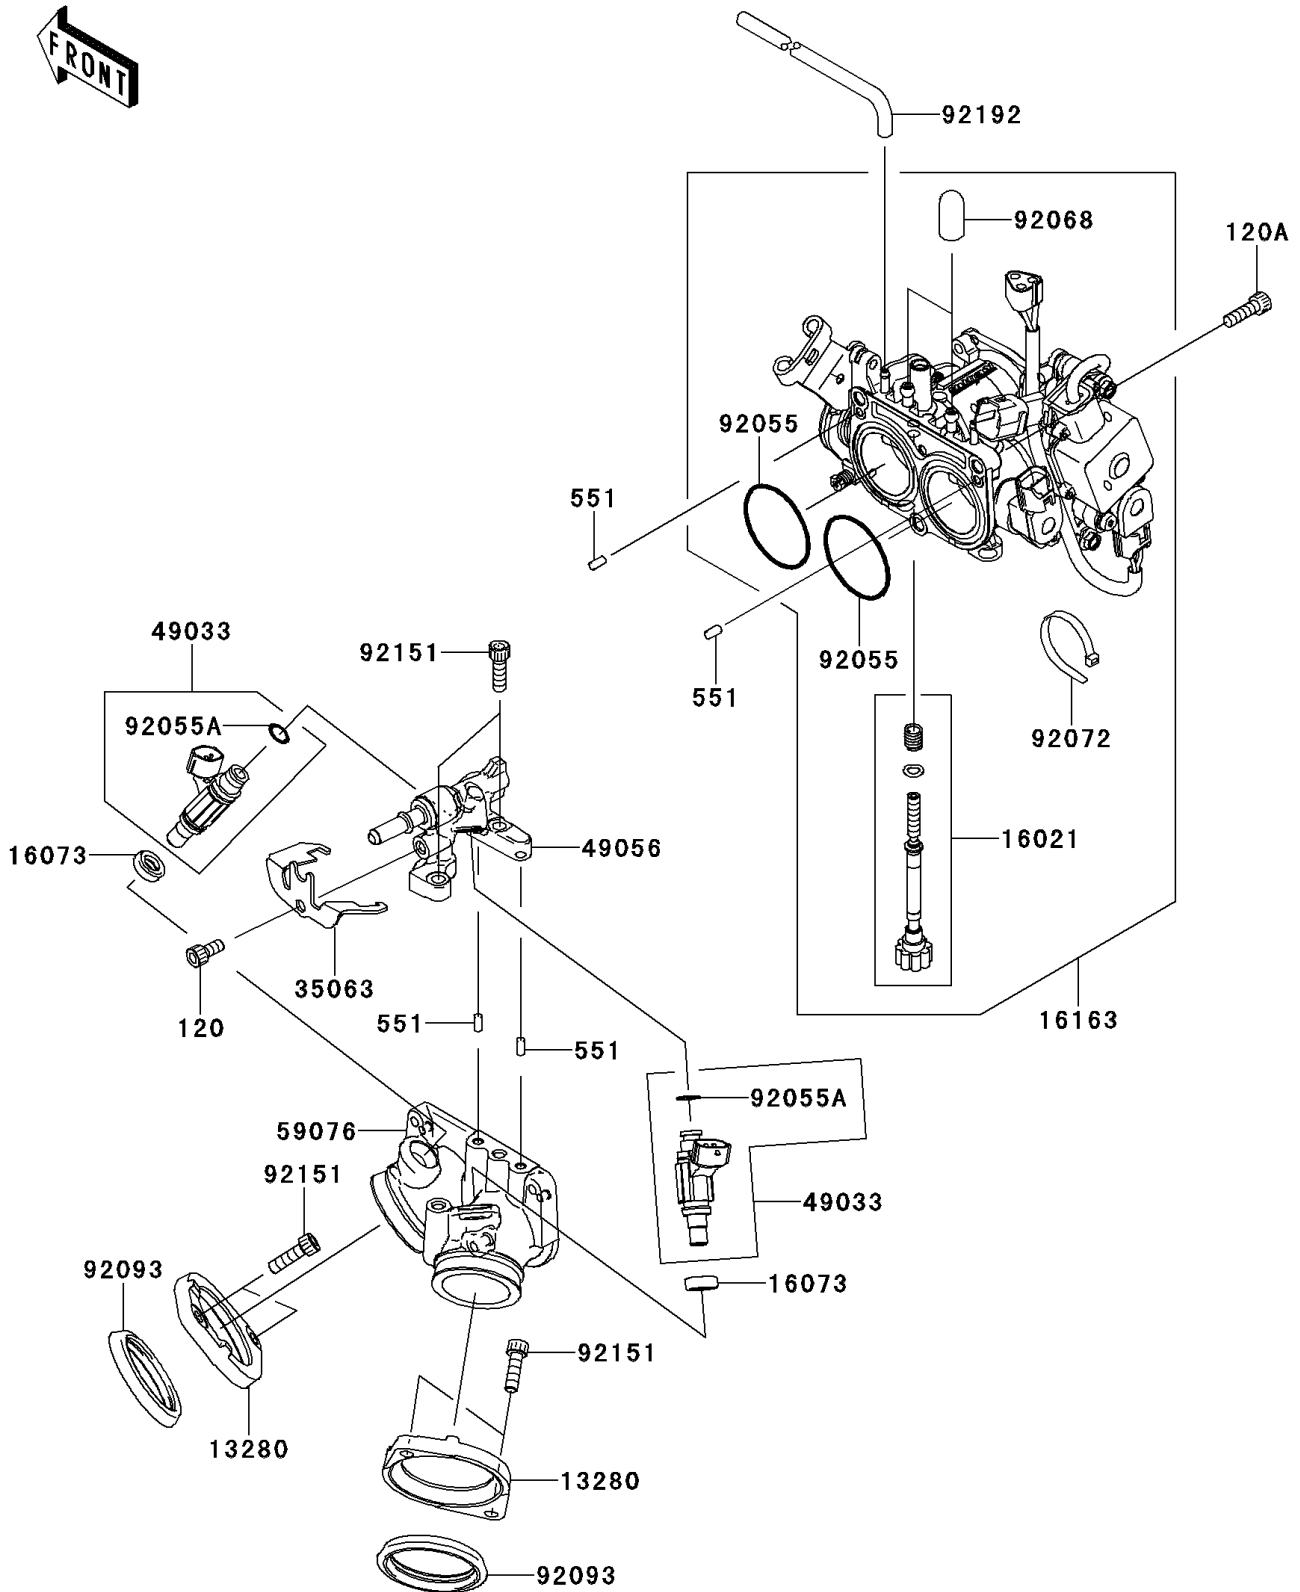

2011 VULCAN® 900 CLASSIC

PARTS DIAGRAM

Throttle

E1510

2011 VULCAN® 900 CLASSIC

PARTS LIST

Throttle

ITEM NAME

PART NUMBER

QUANTITY
