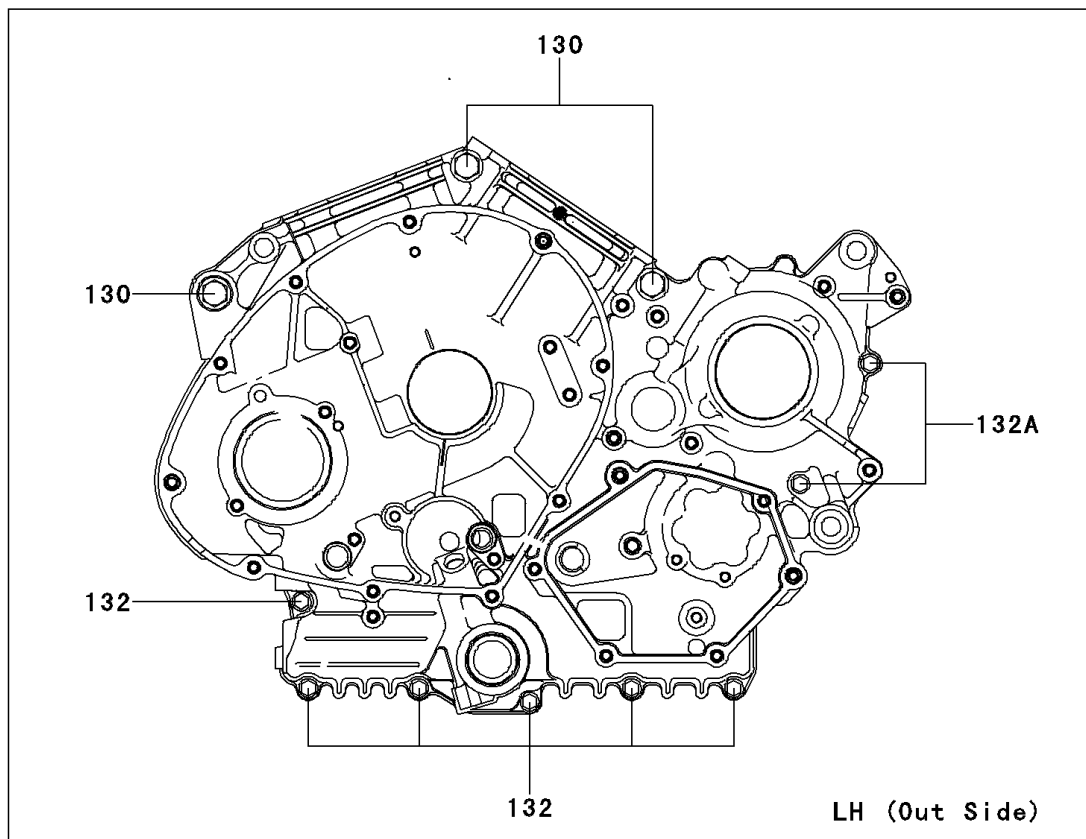

2013 VULCAN 900 CLASSIC (Canadian)

PARTS DIAGRAM

Crankcase Bolt Pattern

E1412

2013 VULCAN 900 CLASSIC (Canadian)

PARTS LIST

Crankcase Bolt Pattern

ITEM NAME	PART NUMBER	QUANTITY
-----------	-------------	----------
