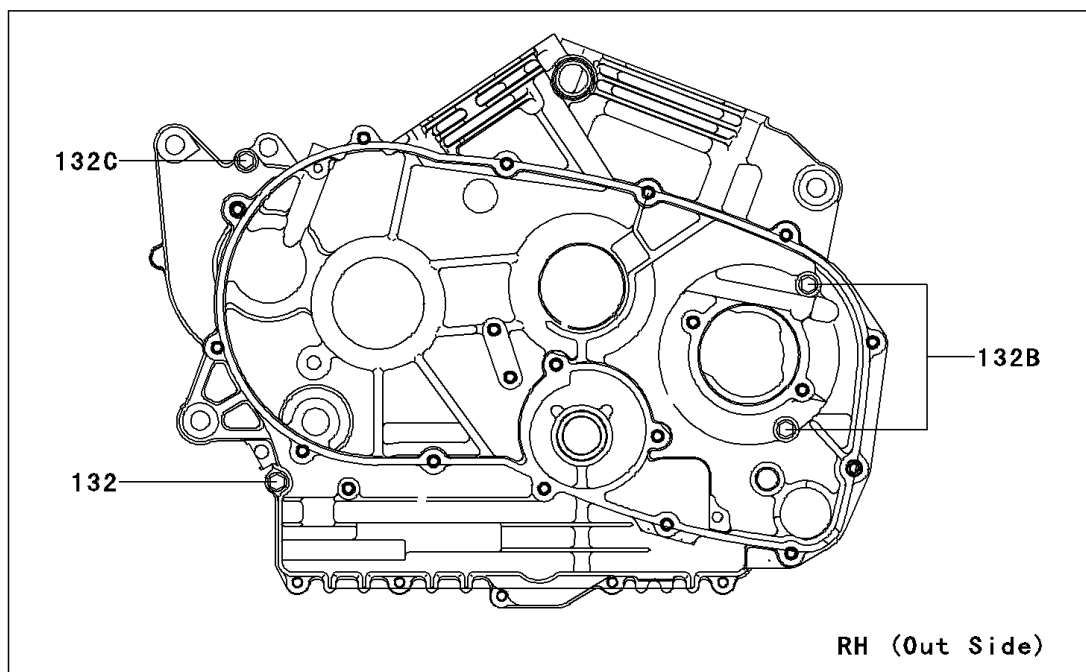

2013 VULCAN 900 CLASSIC (Canadian)

PARTS DIAGRAM

Crankcase Bolt Pattern

E1412

2013 VULCAN 900 CLASSIC (Canadian)

PARTS LIST

Crankcase Bolt Pattern

ITEM NAME	PART NUMBER	QUANTITY
-----------	-------------	----------
