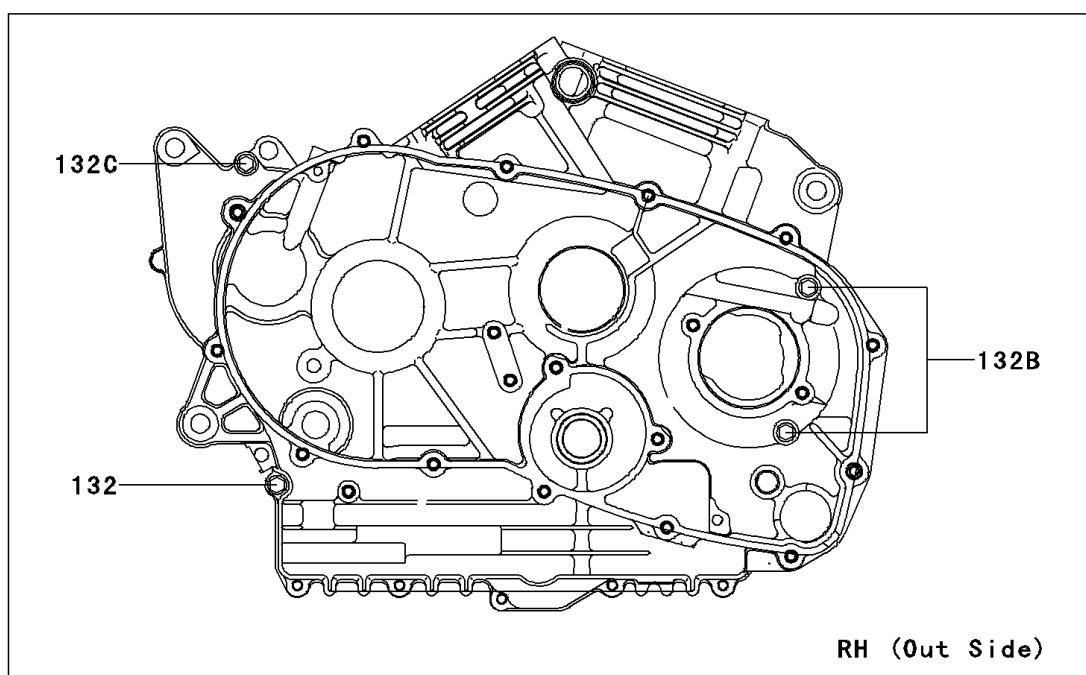

2011 VULCAN® 900 CLASSIC

Kawasaki

Let the Good Times Roll®

PARTS DIAGRAM

Crankcase Bolt Pattern

E1412

2011 VULCAN® 900 CLASSIC

PARTS LIST

Crankcase Bolt Pattern

ITEM NAME

PART NUMBER

QUANTITY
