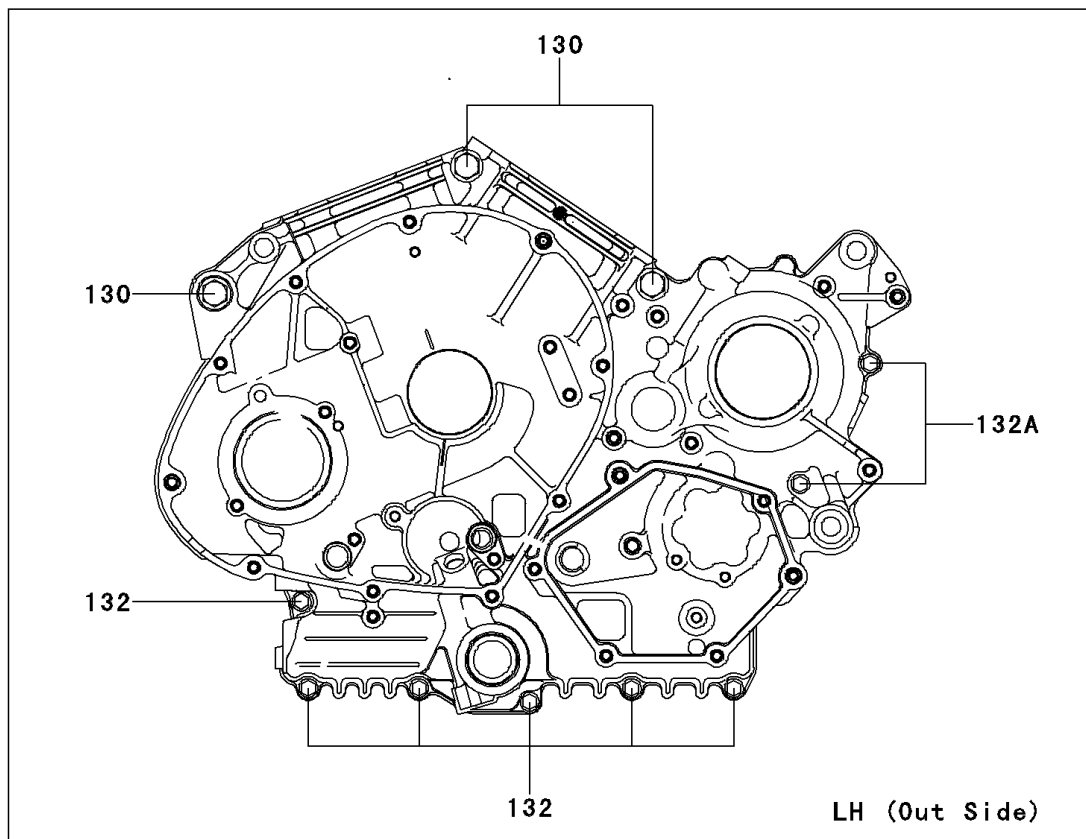

2011 VULCAN® 900 CLASSIC

Kawasaki

Let the Good Times Roll®

PARTS DIAGRAM

Crankcase Bolt Pattern

E1412

2011 VULCAN® 900 CLASSIC

PARTS LIST

Crankcase Bolt Pattern

ITEM NAME

PART NUMBER

QUANTITY
