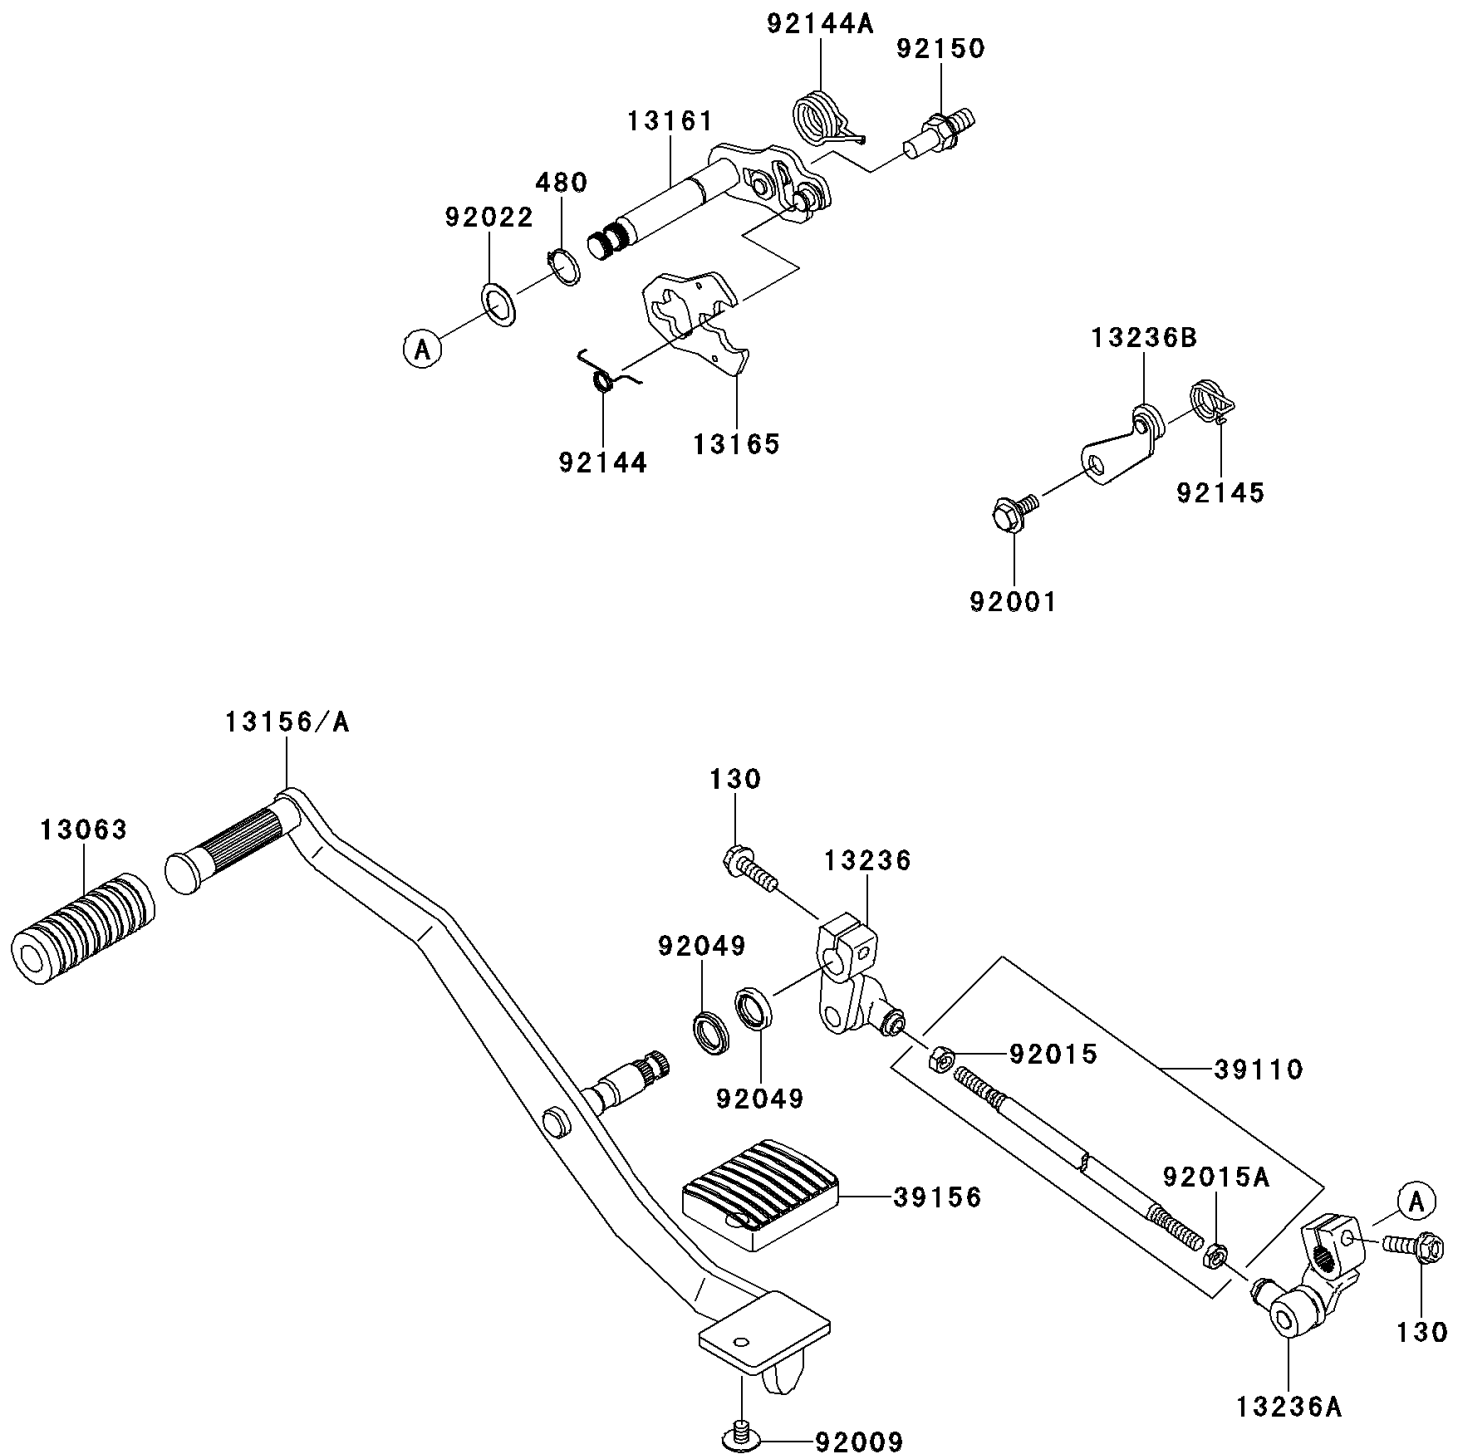

2013 VULCAN 900 CLASSIC (Canadian)

PARTS DIAGRAM

Gear Change Mechanism

E1370

2013 VULCAN 900 CLASSIC (Canadian)

PARTS LIST

Gear Change Mechanism

ITEM NAME	PART NUMBER	QUANTITY
-----------	-------------	----------
