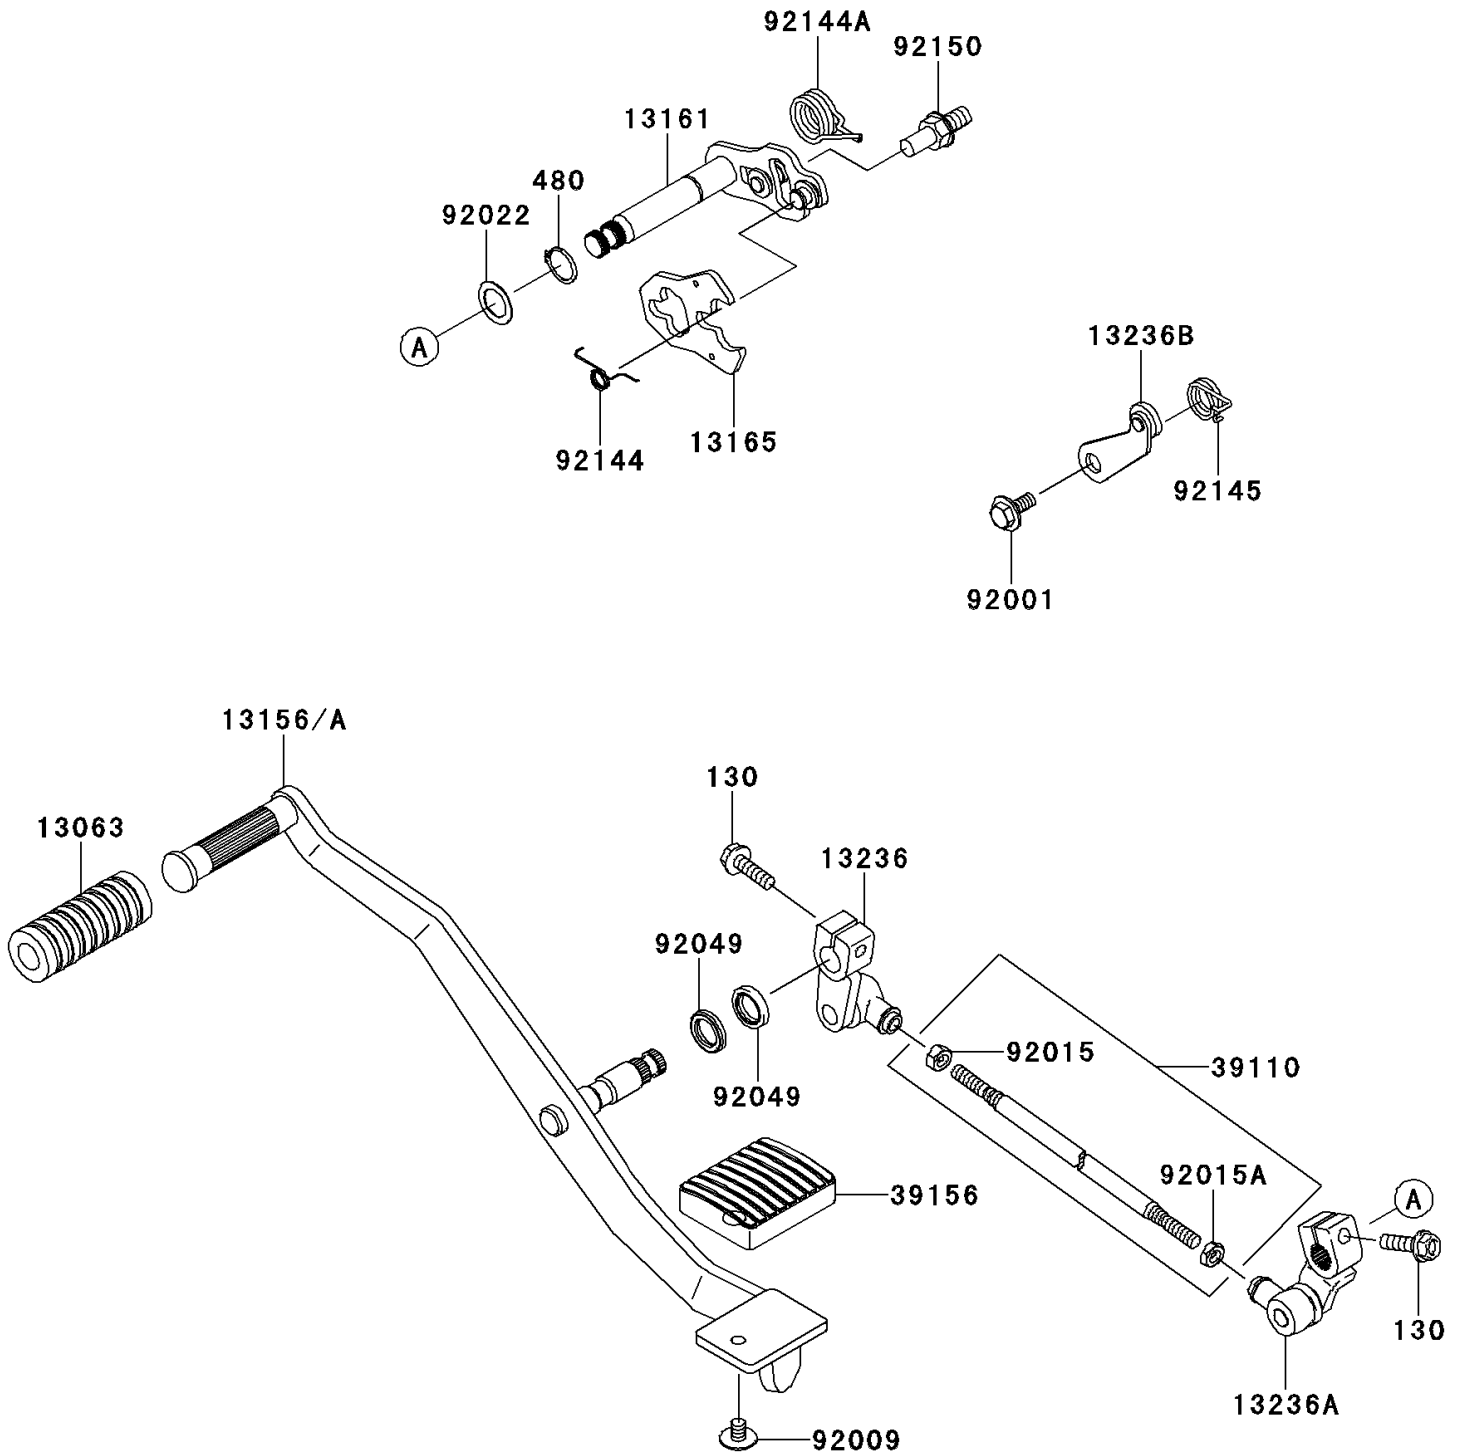

2011 VULCAN® 900 CLASSIC

PARTS DIAGRAM

Gear Change Mechanism

E1370

2011 VULCAN® 900 CLASSIC

PARTS LIST

Gear Change Mechanism

ITEM NAME

PART NUMBER

QUANTITY
