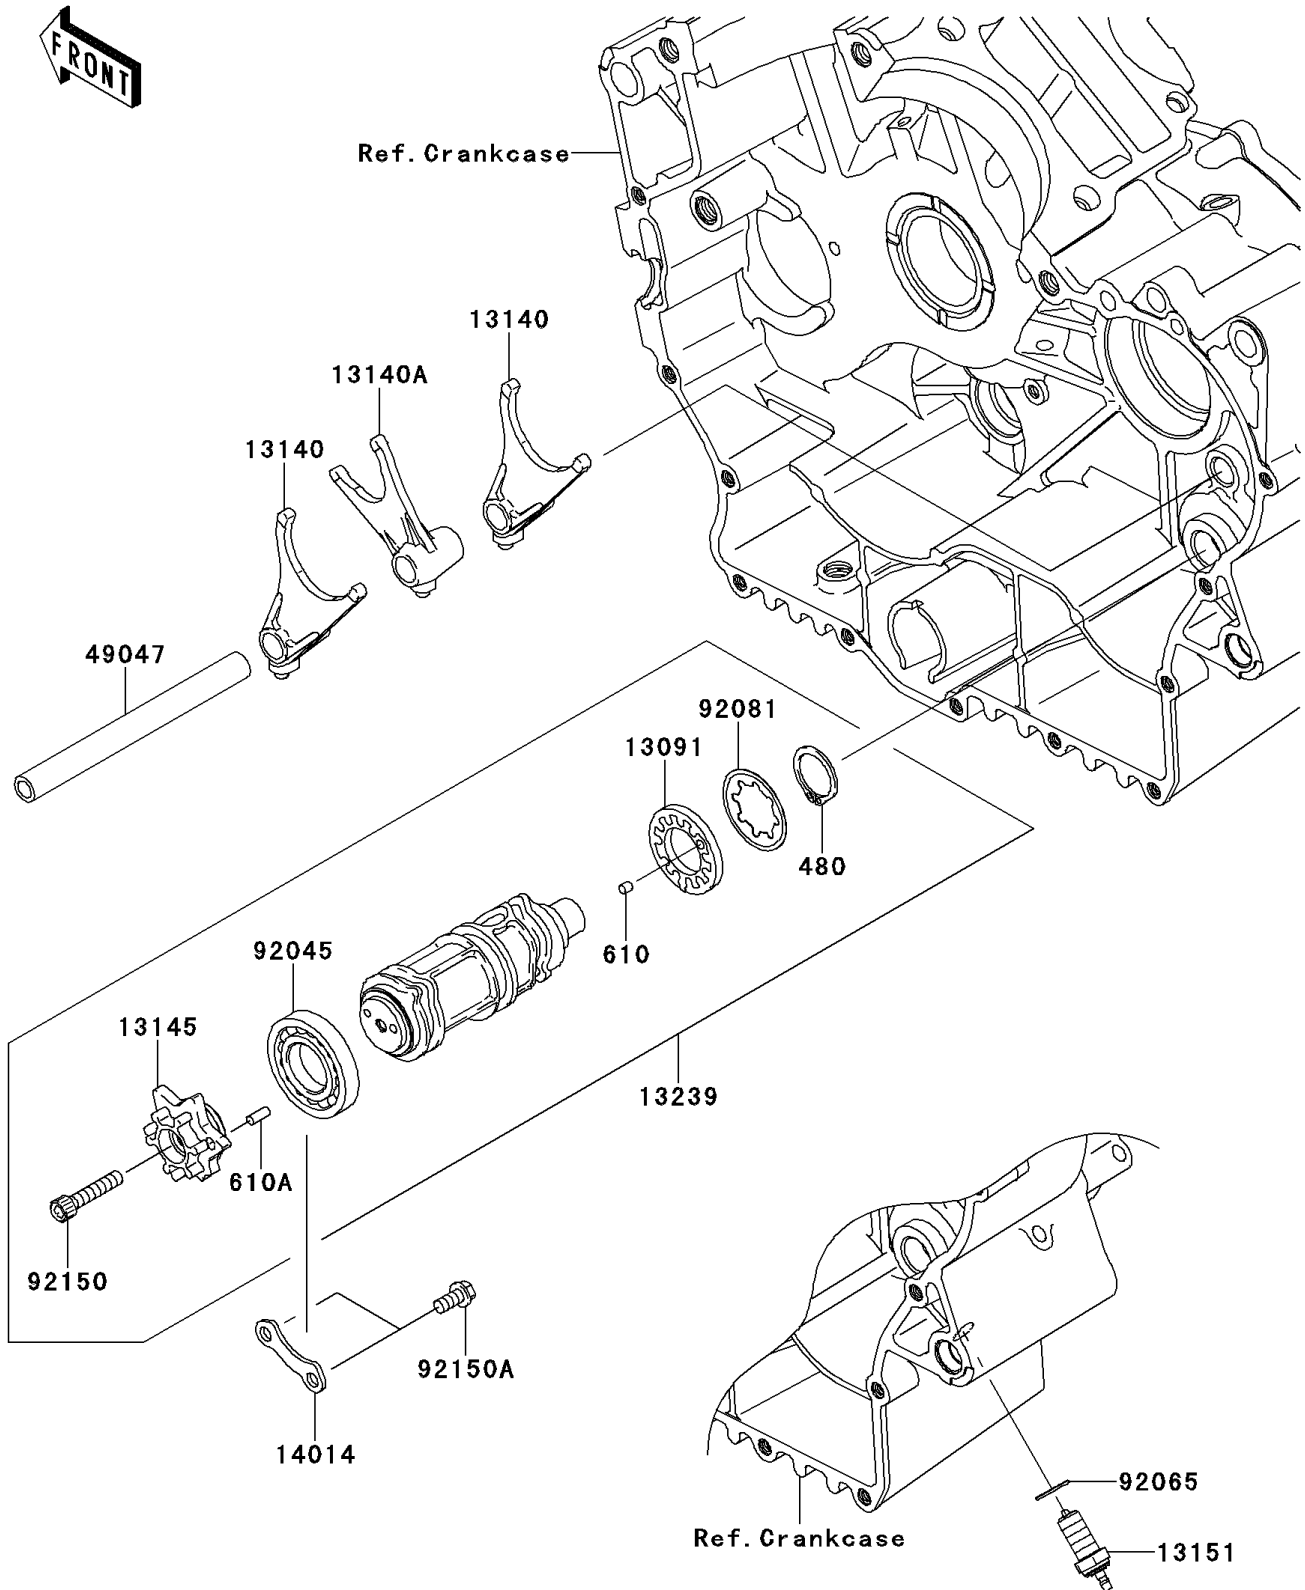

2013 VULCAN 900 CLASSIC (Canadian)

PARTS DIAGRAM

Gear Change Drum/Shift Fork(s)

E1362

2013 VULCAN 900 CLASSIC (Canadian)

Kawasaki
Let the Good Times Roll®

PARTS LIST

Gear Change Drum/Shift Fork(s)

ITEM NAME

PART NUMBER

QUANTITY
