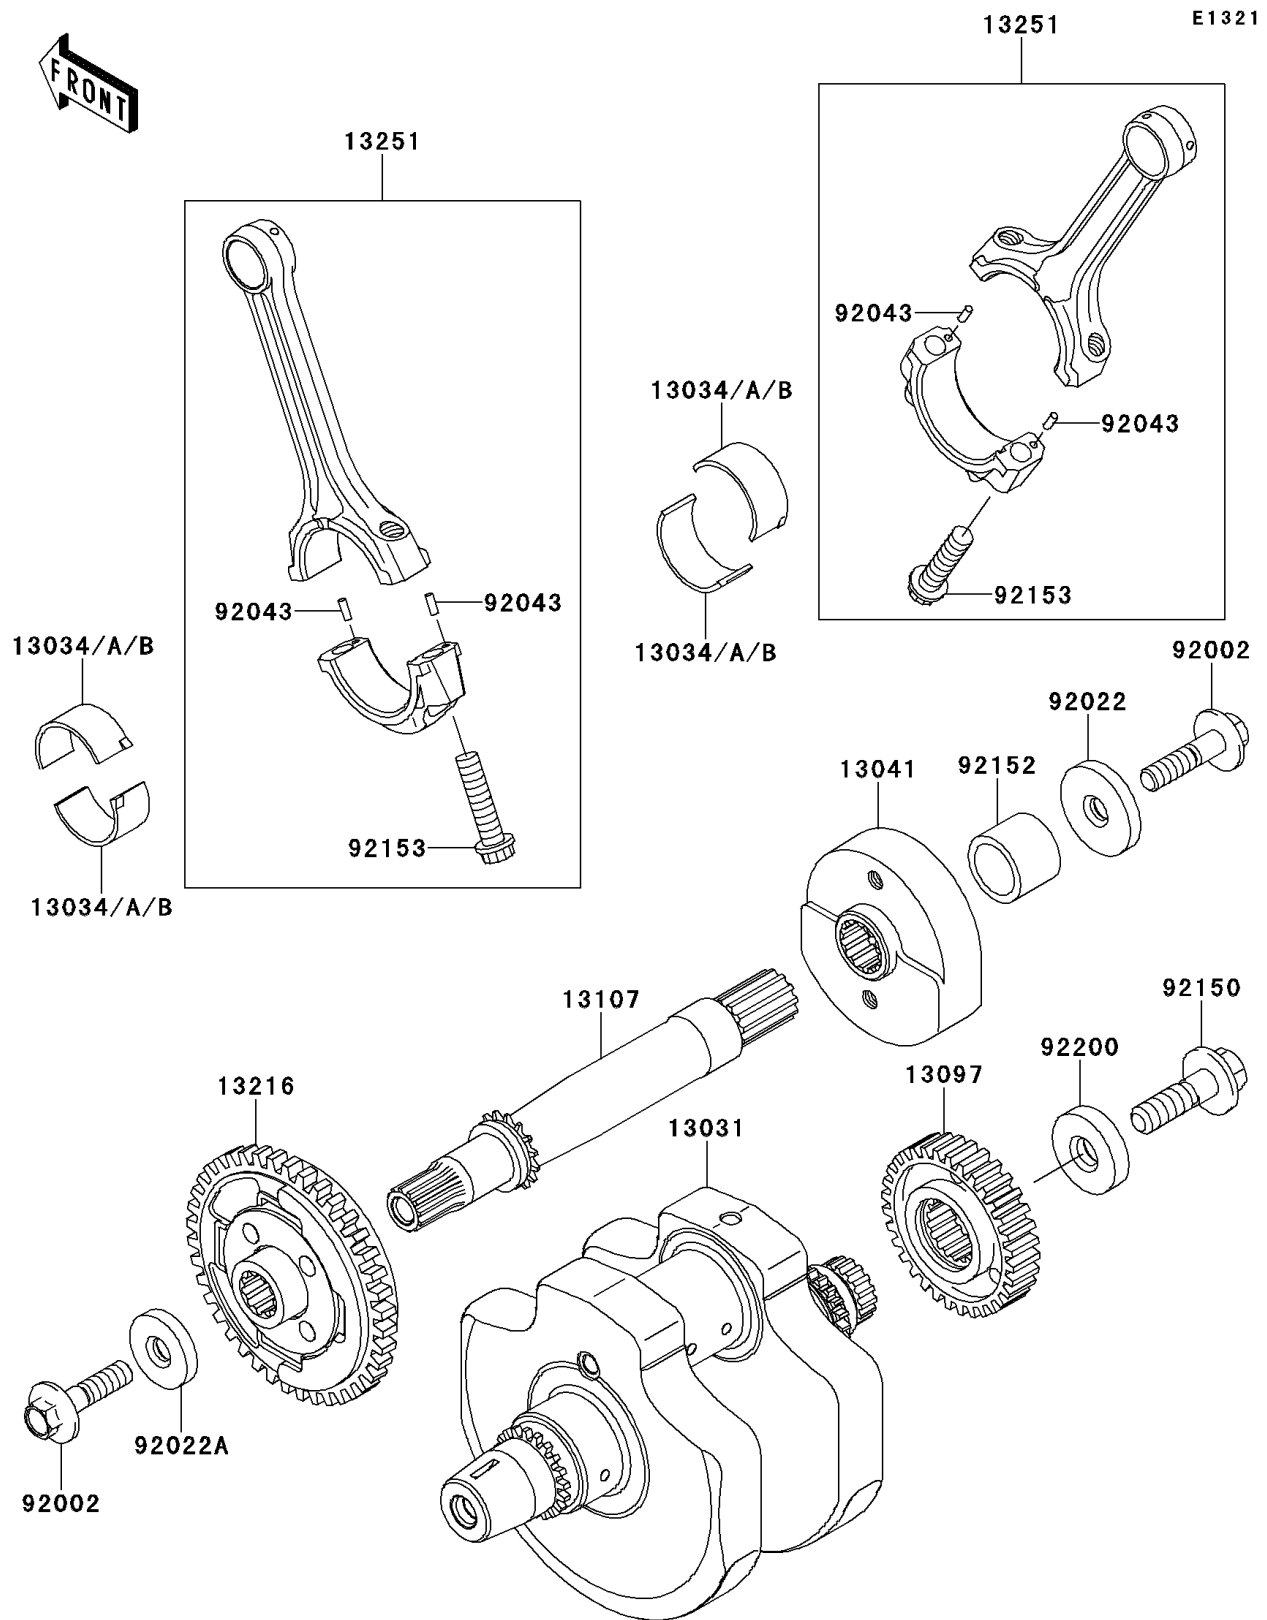

2011 VULCAN® 900 CLASSIC

PARTS DIAGRAM

Crankshaft

2011 VULCAN® 900 CLASSIC

PARTS LIST

Crankshaft

ITEM NAME

PART NUMBER

QUANTITY
