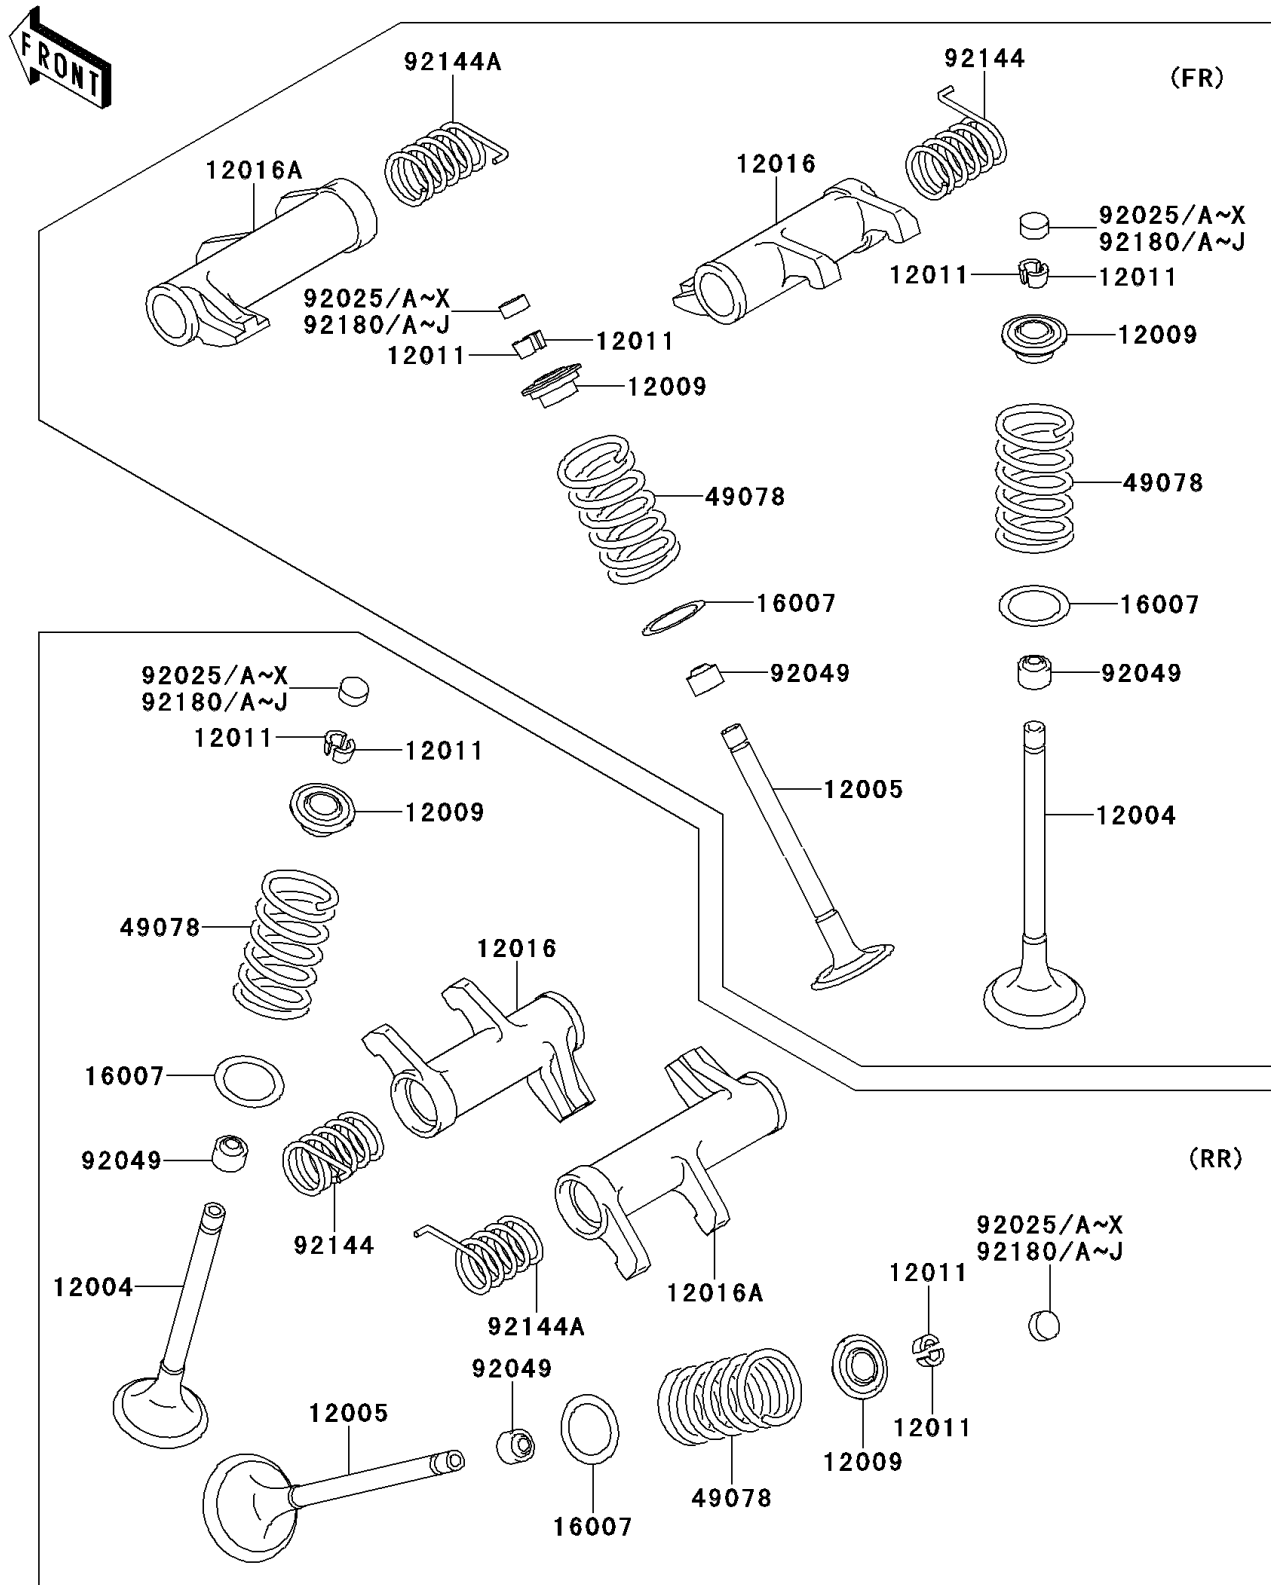

## PARTS DIAGRAM

### Valve(s)

E1210

# 2013 VULCAN 900 CLASSIC (Canadian)

## PARTS LIST

Valve(s)

ITEM NAME	PART NUMBER	QUANTITY
-----------	-------------	----------

---