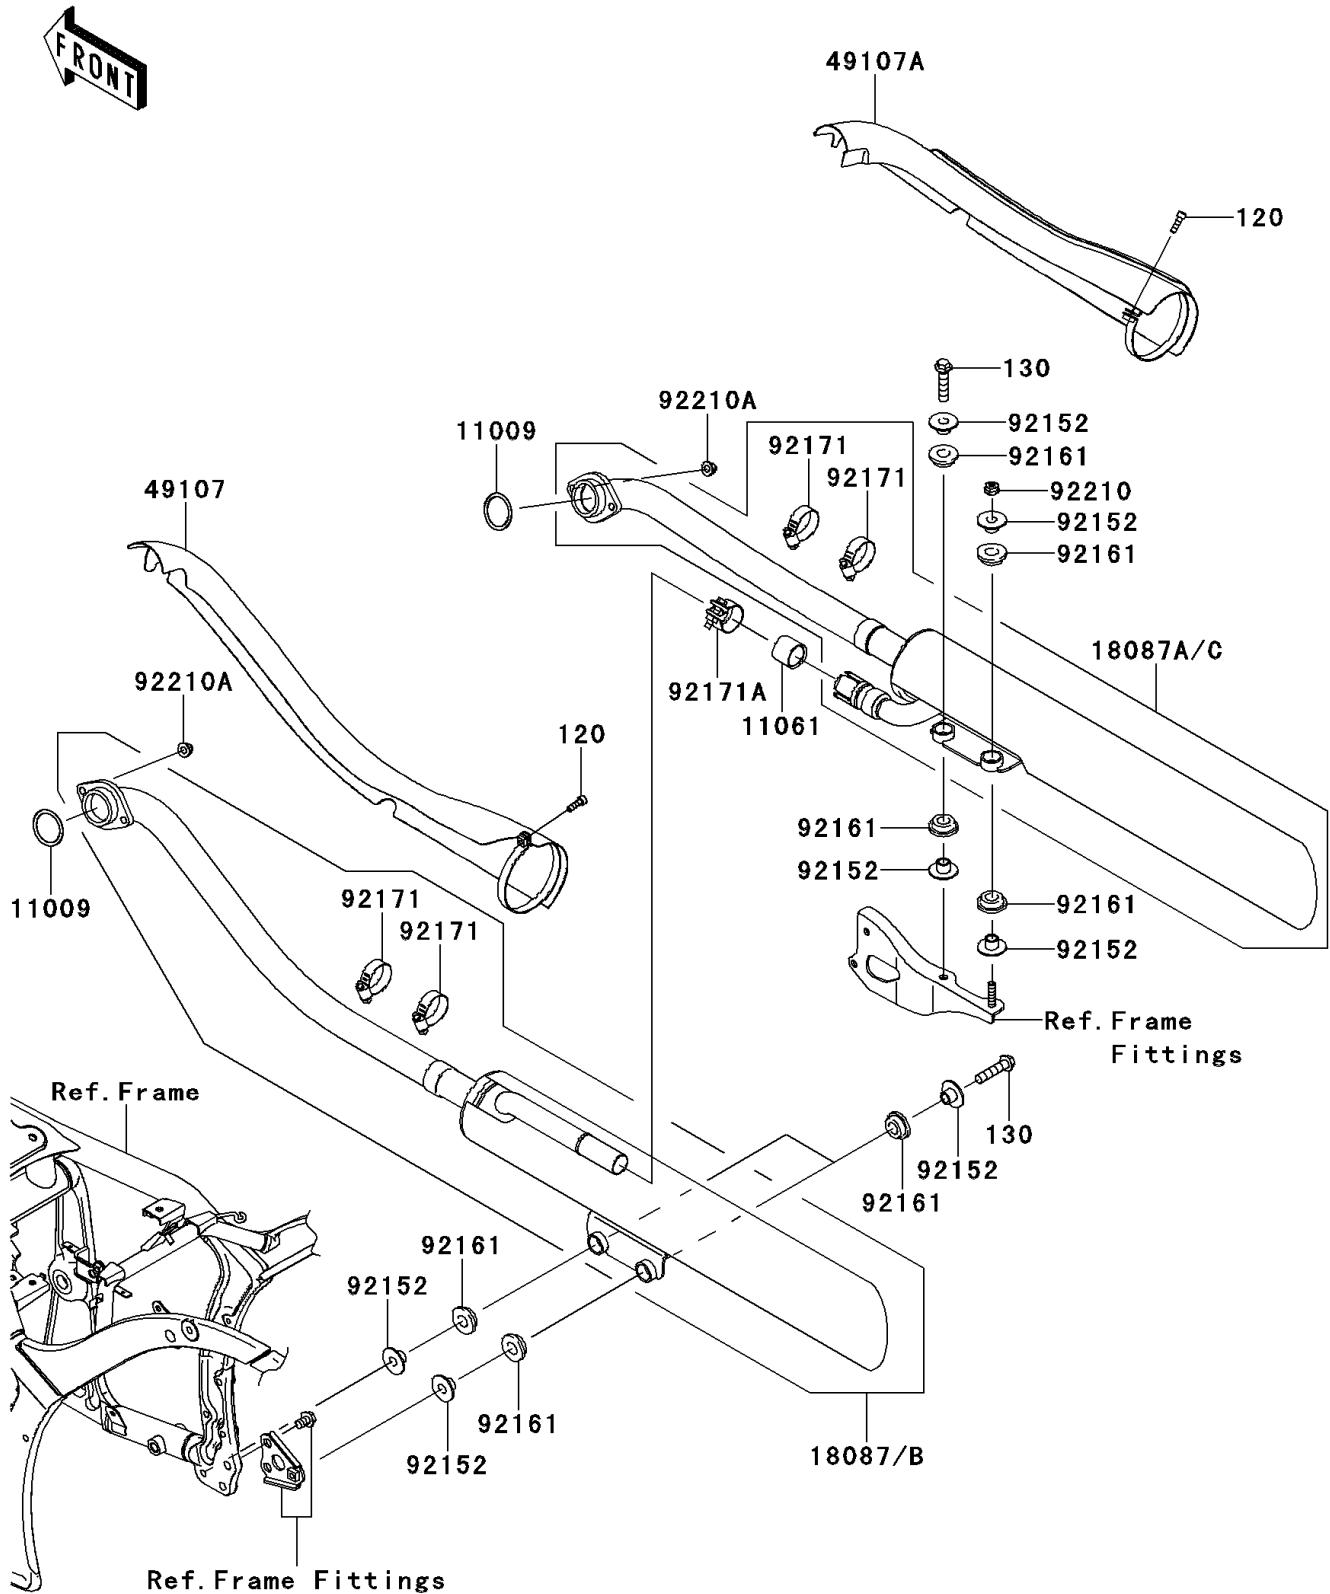

2013 VULCAN 900 CLASSIC (Canadian)

PARTS DIAGRAM

Muffler(s)

E1140

2013 VULCAN 900 CLASSIC (Canadian)

Kawasaki
Let the Good Times Roll®

PARTS LIST

Muffler(s)

ITEM NAME

PART NUMBER

QUANTITY
