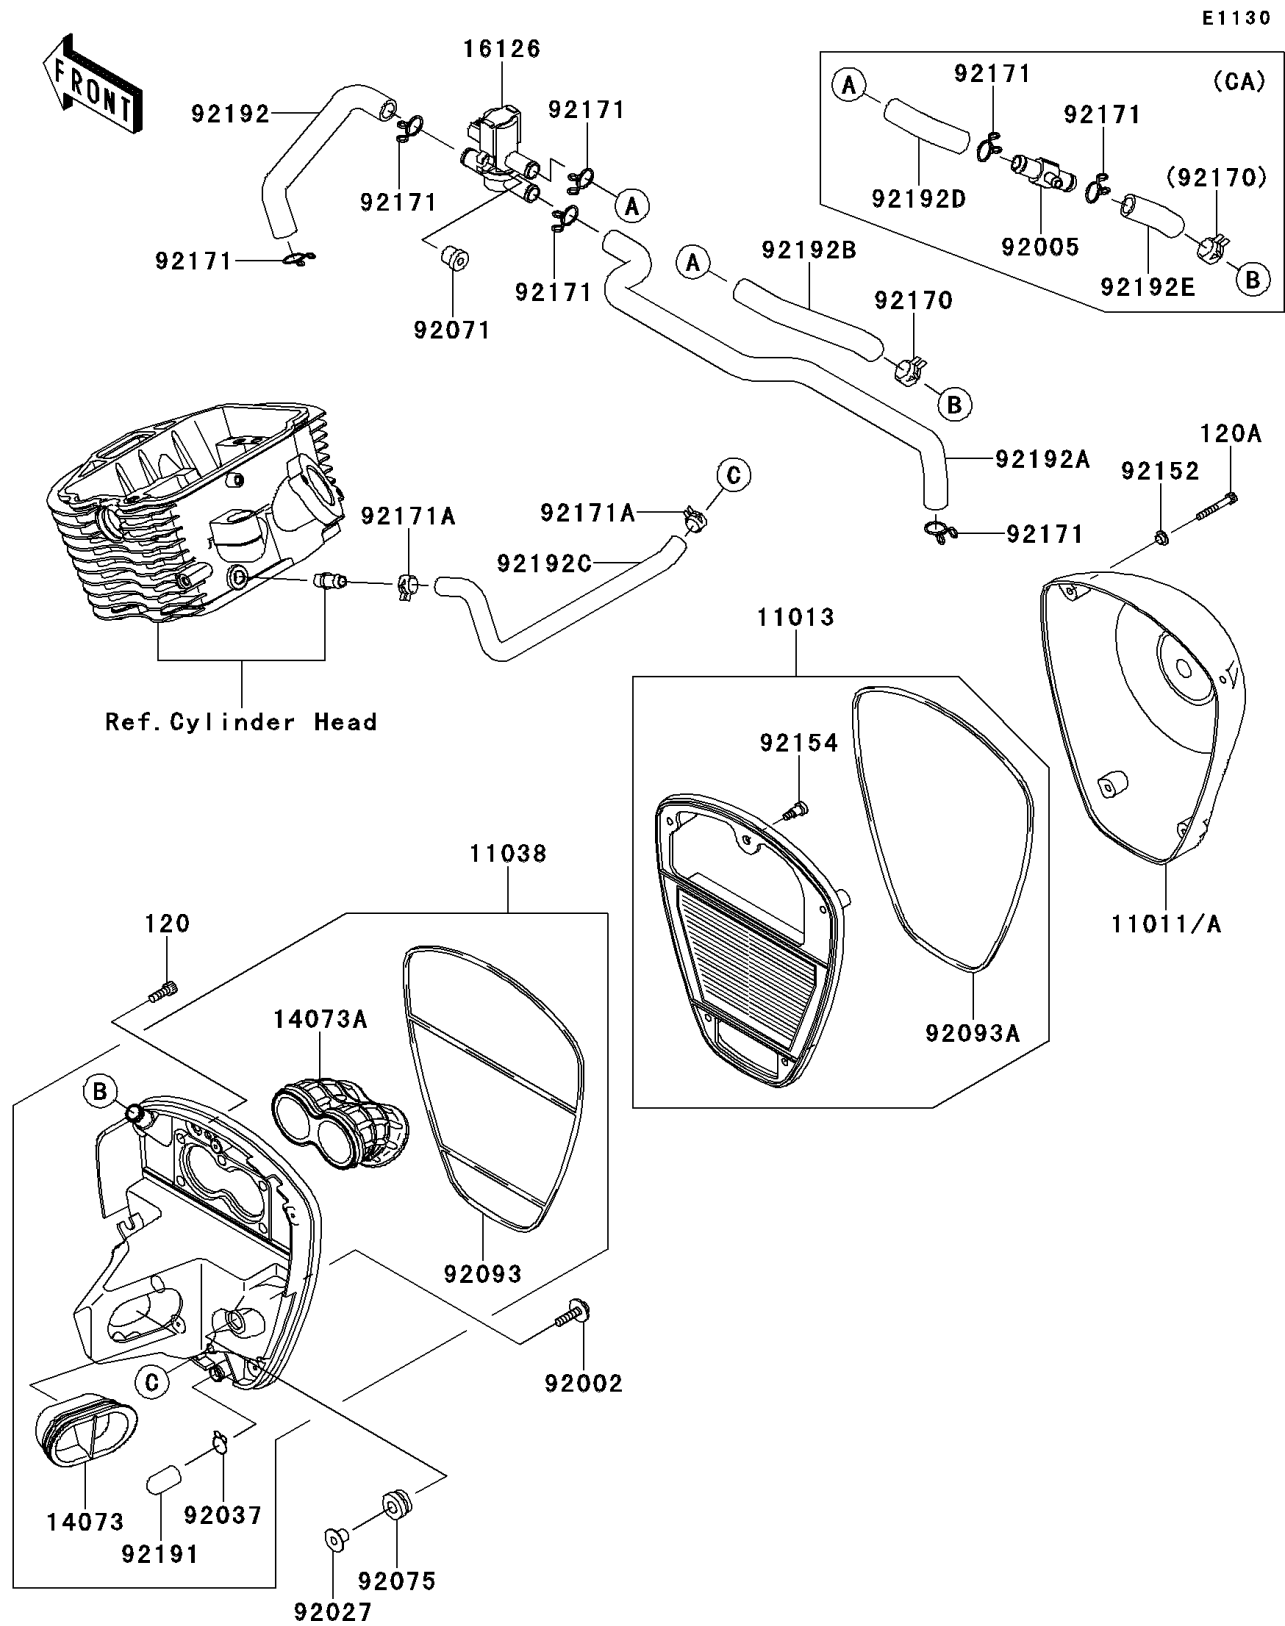

2011 VULCAN® 900 CLASSIC

PARTS DIAGRAM

Air Cleaner

2011 VULCAN® 900 CLASSIC

PARTS LIST

Air Cleaner

ITEM NAME

PART NUMBER

QUANTITY
