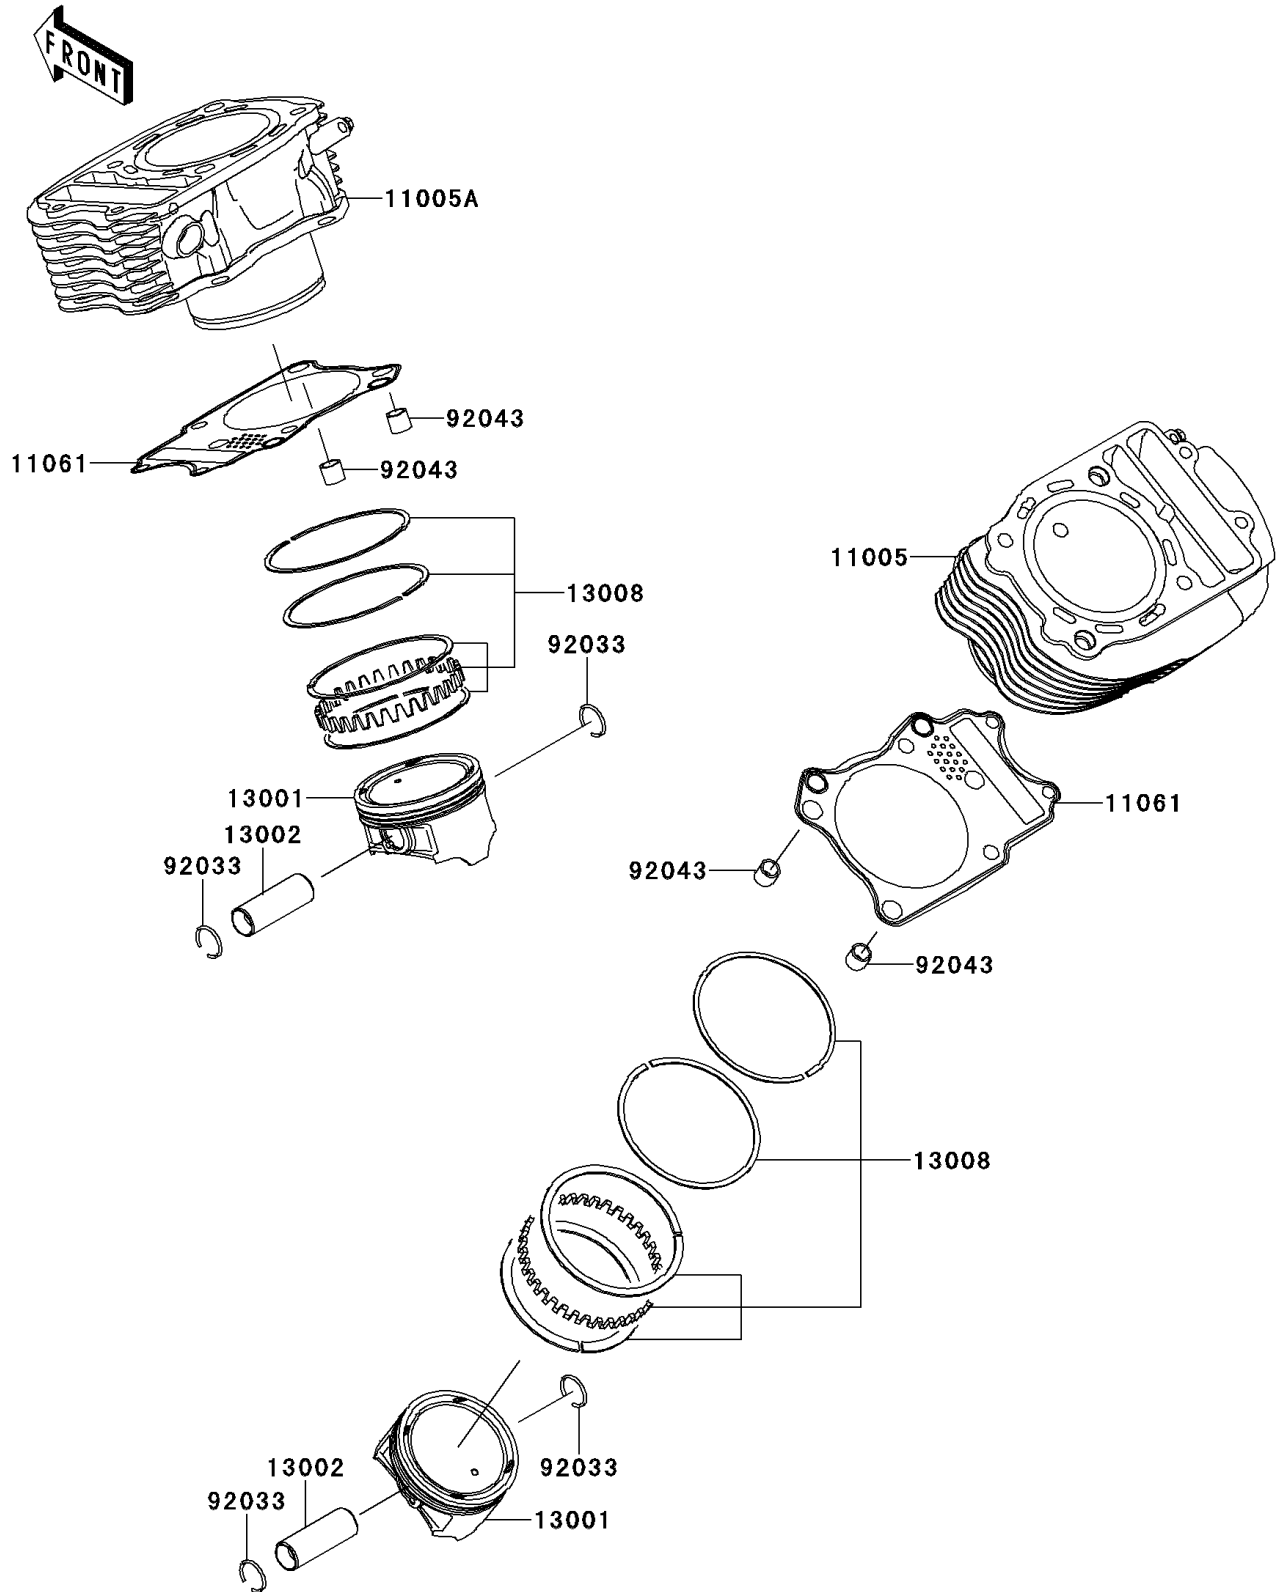

2013 VULCAN 900 CLASSIC (Canadian)

PARTS DIAGRAM

Cylinder/Piston(s)

E1120

2013 VULCAN 900 CLASSIC (Canadian)

Kawasaki
Let the Good Times Roll®

PARTS LIST Cylinder/Piston(s)

ITEM NAME	PART NUMBER	QUANTITY
-----------	-------------	----------
