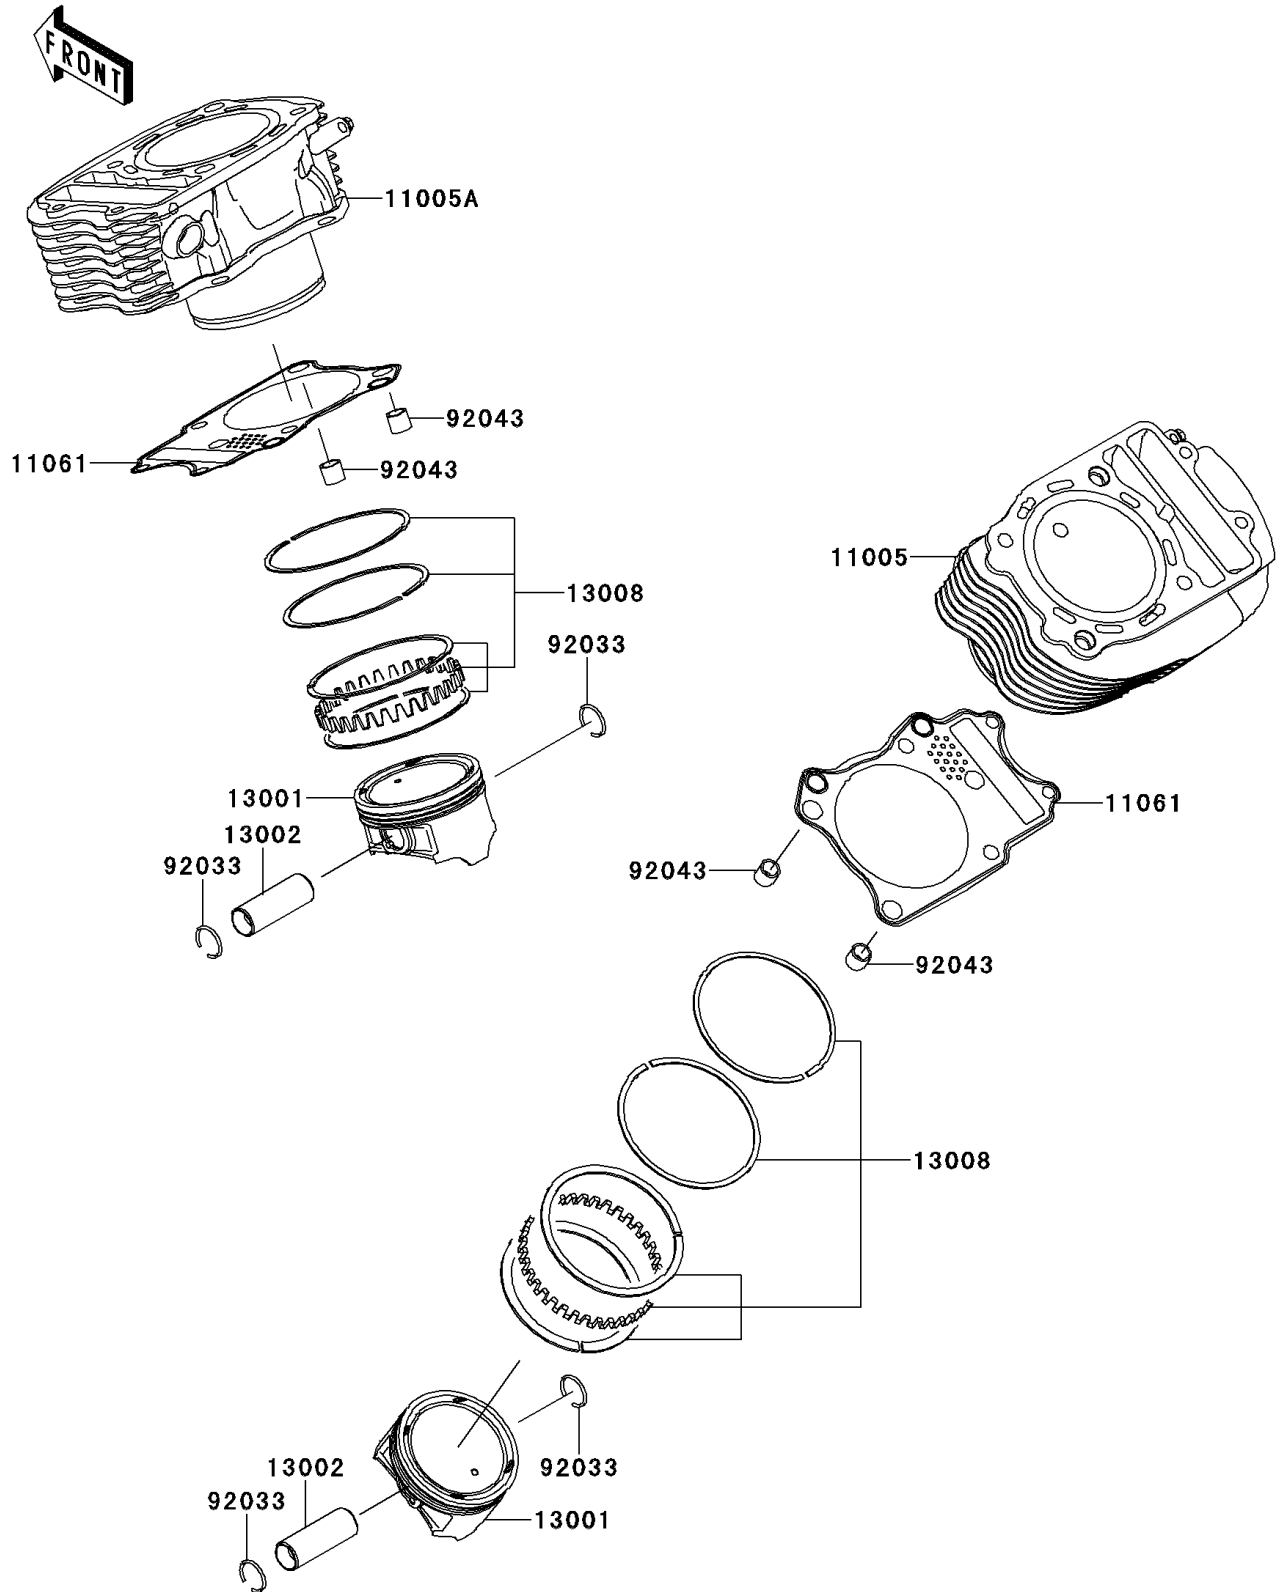

2011 VULCAN® 900 CLASSIC

PARTS DIAGRAM

Cylinder/Piston(s)

E1120

2011 VULCAN® 900 CLASSIC

PARTS LIST

Cylinder/Piston(s)

ITEM NAME	PART NUMBER	QUANTITY
CYLINDER-ENGINE,RR (Ref # 11005)	11005-0062	1
CYLINDER-ENGINE,FR (Ref # 11005A)	11005-0085	1
GASKET,CYLINDER BASE (Ref # 11061)	11061-0284	2
PISTON-ENGINE (Ref # 13001)	13001-0067	2
PIN-PISTON (Ref # 13002)	13002-0011	2
RING-SET-PISTON (Ref # 13008)	13008-0021	2
RING-SNAP (Ref # 92033)	92033-1188	4
PIN,11X14X12.3 (Ref # 92043)	92043-1266	4