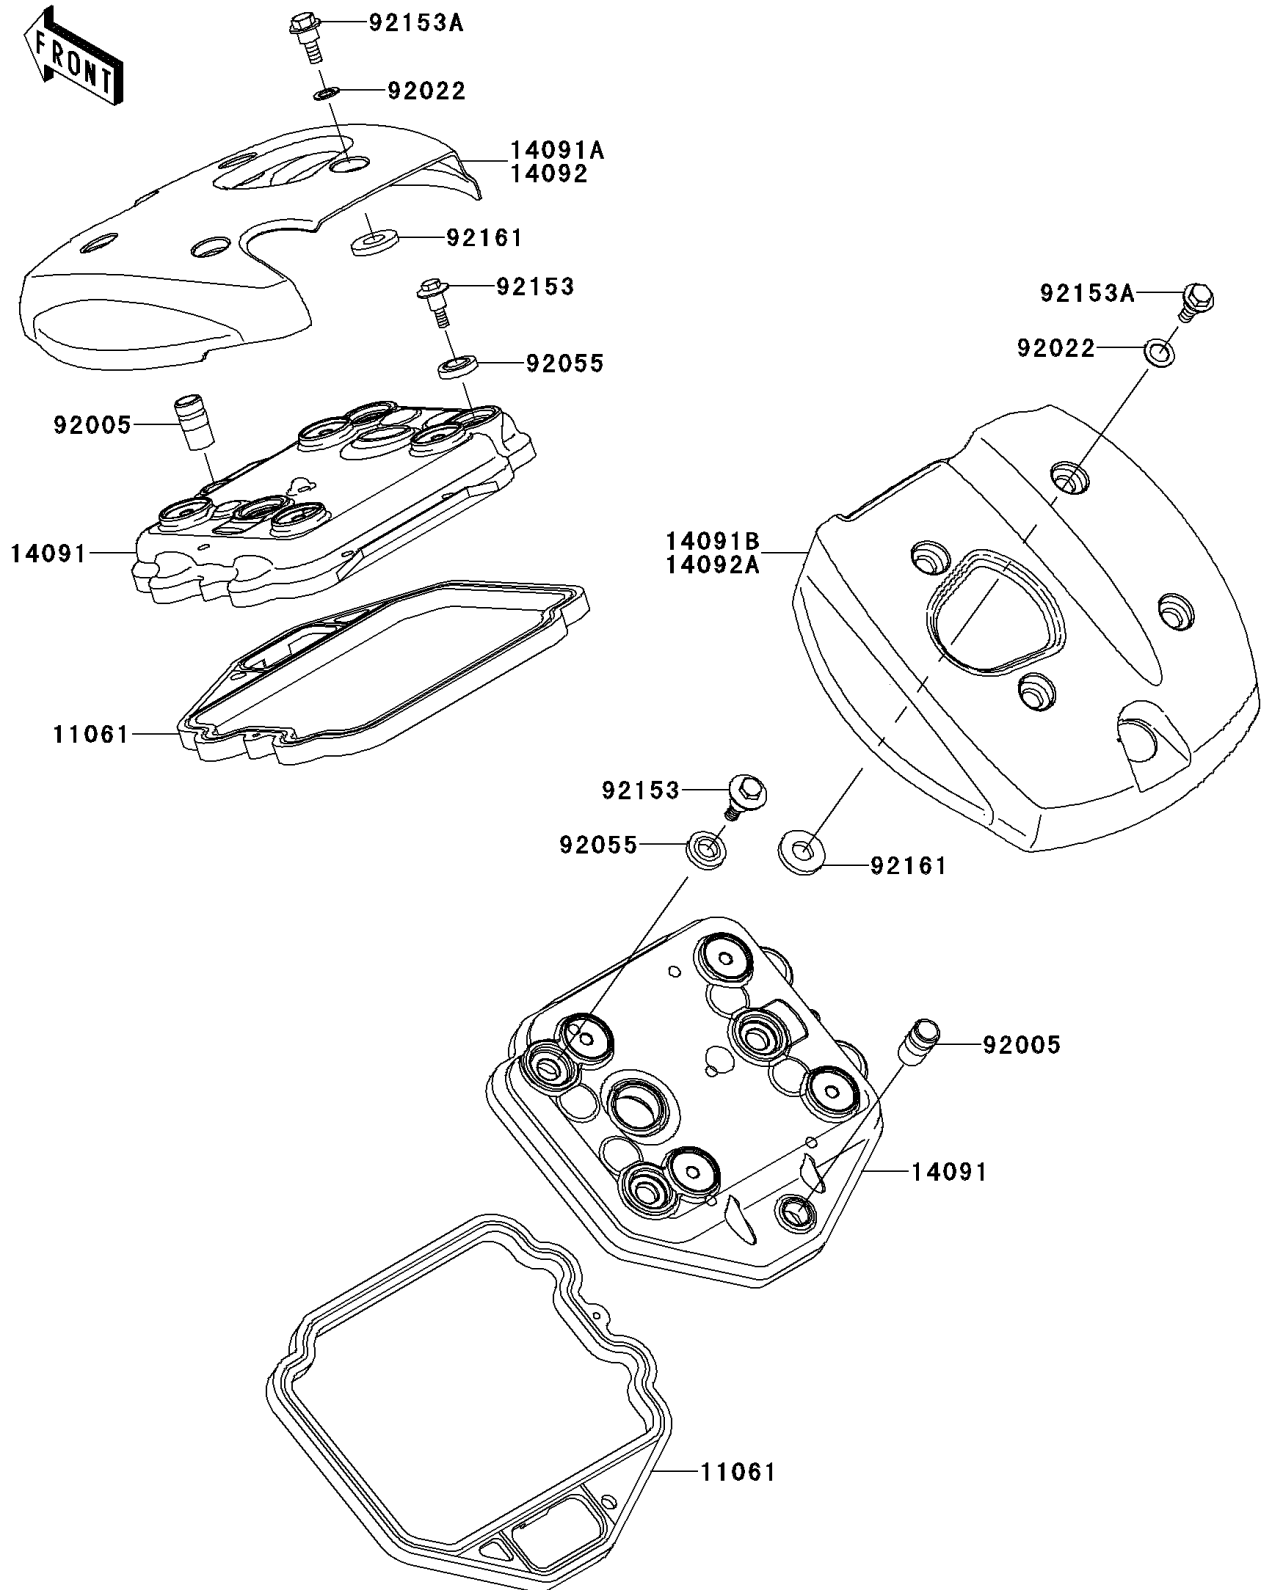

2013 VULCAN 900 CLASSIC (Canadian)

PARTS DIAGRAM Cylinder Head Cover

E1112

2013 VULCAN 900 CLASSIC (Canadian)

PARTS LIST

Cylinder Head Cover

ITEM NAME	PART NUMBER	QUANTITY
-----------	-------------	----------
