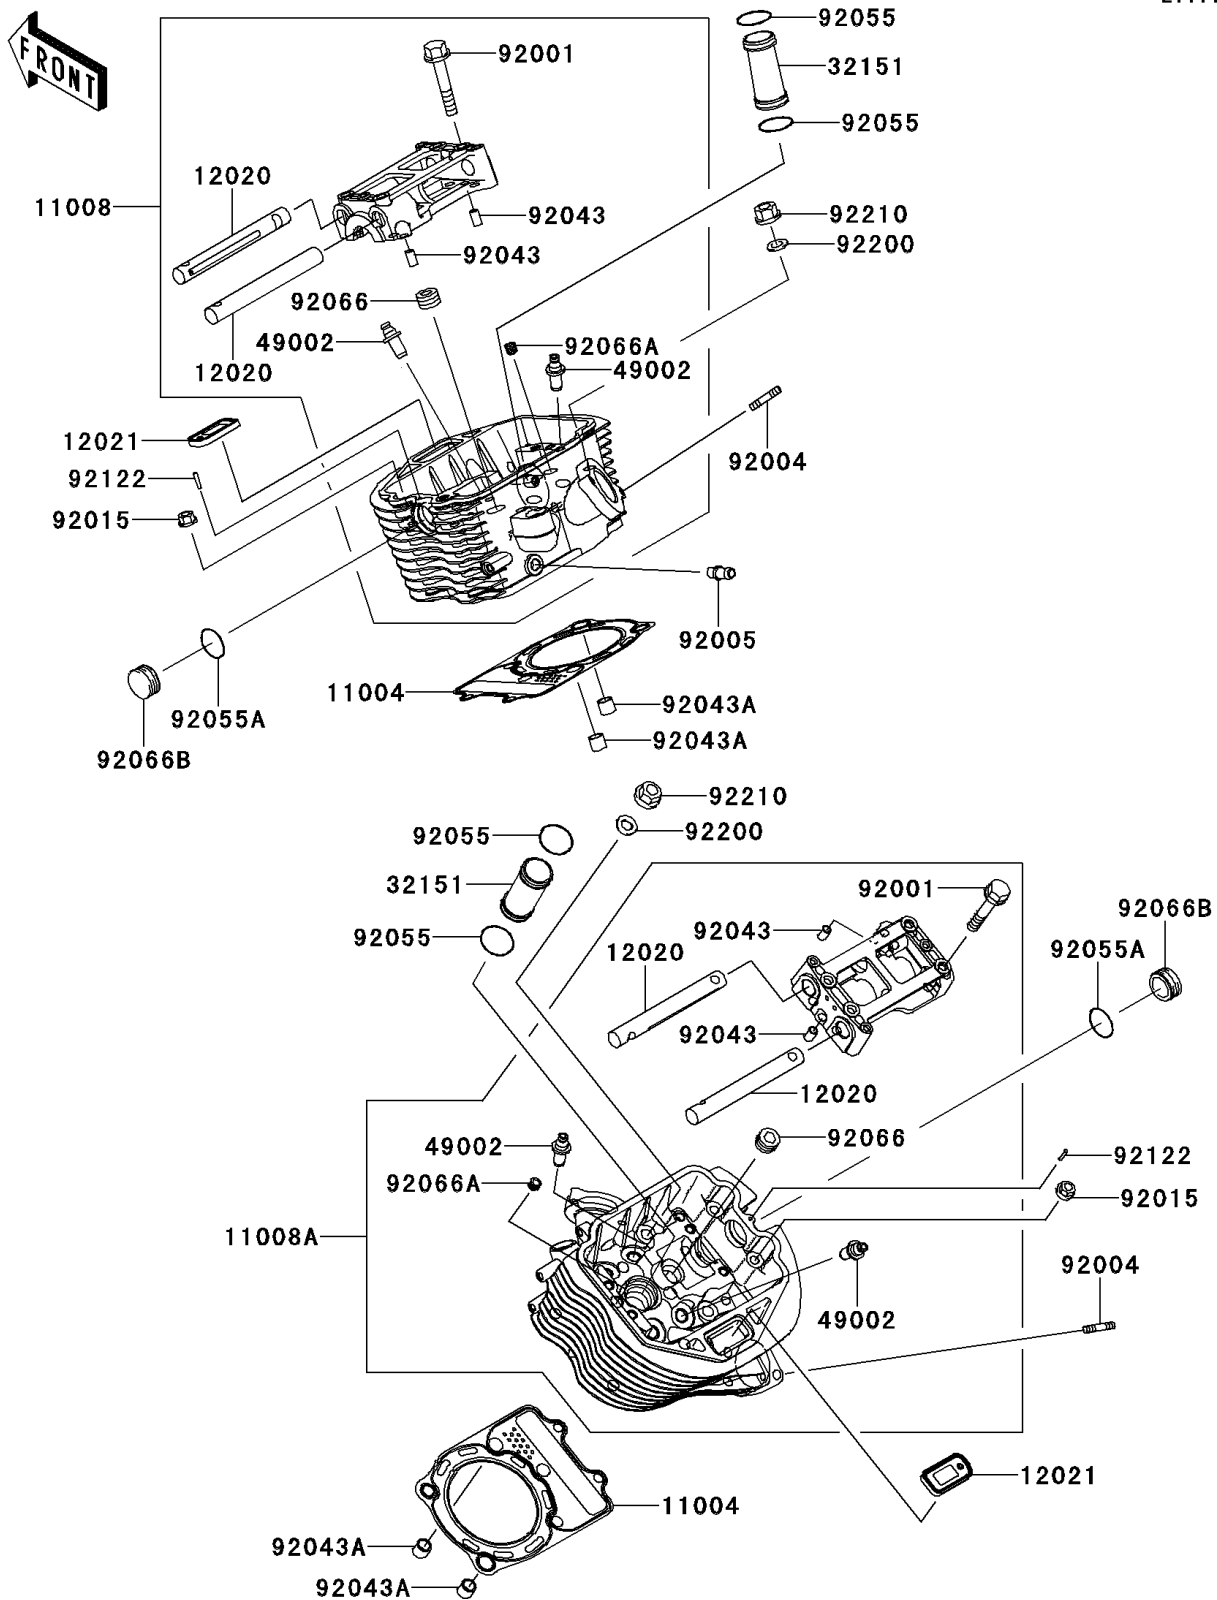

2011 VULCAN® 900 CLASSIC

PARTS DIAGRAM

Cylinder Head

E1111

2011 VULCAN® 900 CLASSIC

PARTS LIST

Cylinder Head

ITEM NAME

PART NUMBER

QUANTITY
