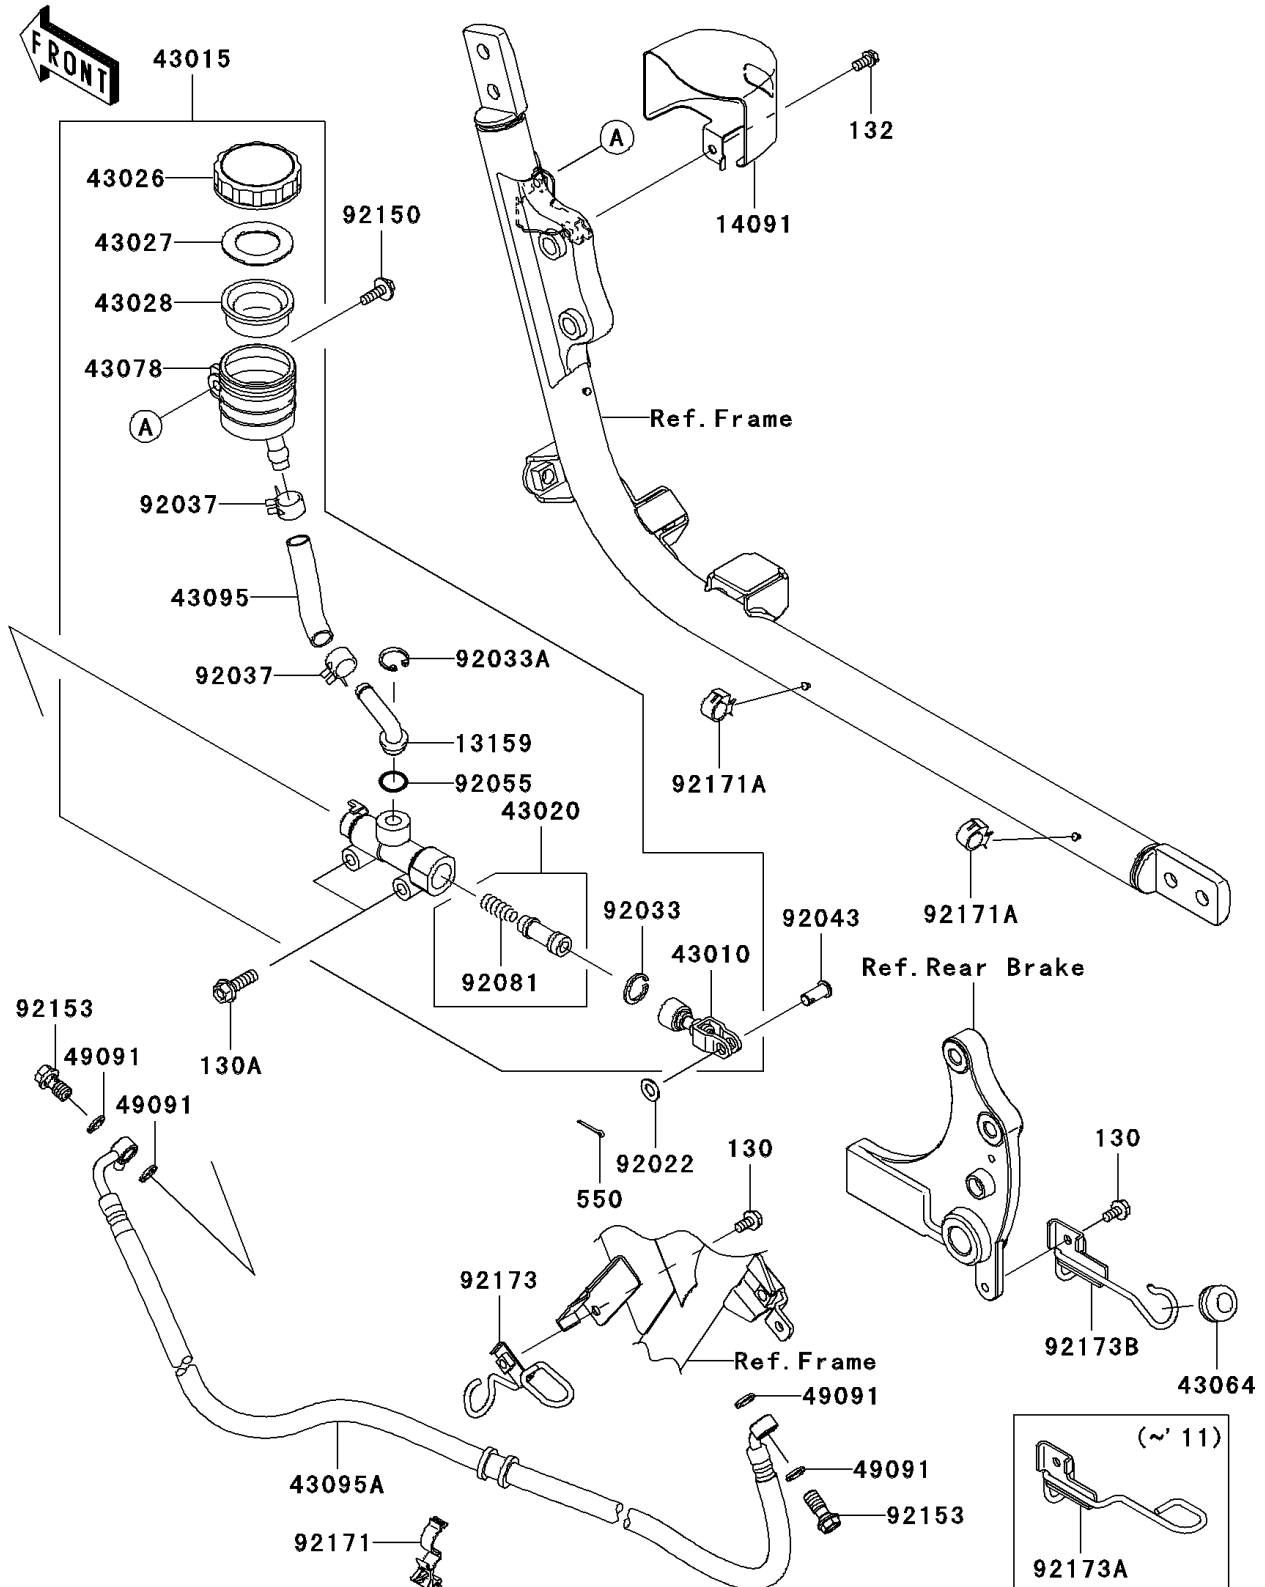

2009 Vulcan® 1700 Nomad™

PARTS DIAGRAM Rear Master Cylinder

F2293

2009 Vulcan® 1700 Nomad™

PARTS LIST

Rear Master Cylinder

ITEM NAME

PART NUMBER

QUANTITY
