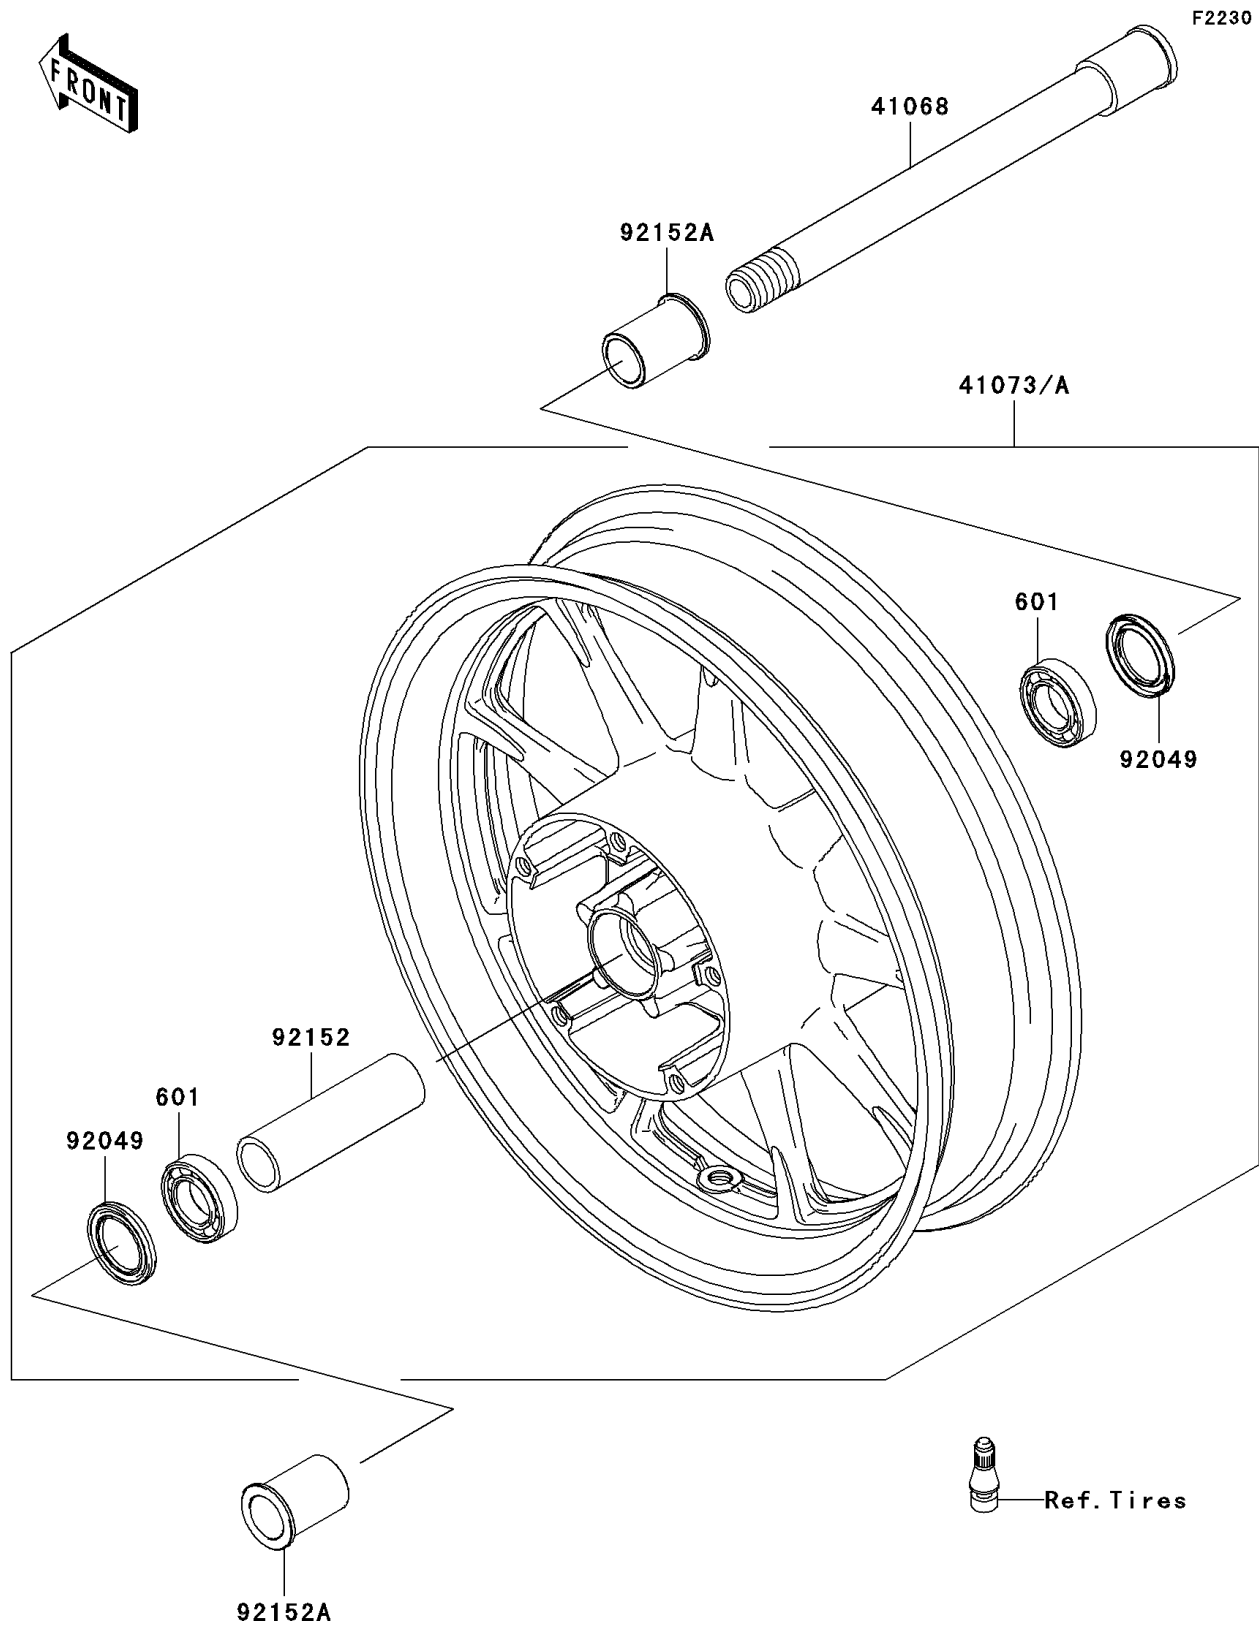

2009 Vulcan® 1700 Nomad™

PARTS DIAGRAM

Front Wheel

2009 Vulcan® 1700 Nomad™

PARTS LIST

Front Wheel

ITEM NAME

PART NUMBER

QUANTITY
