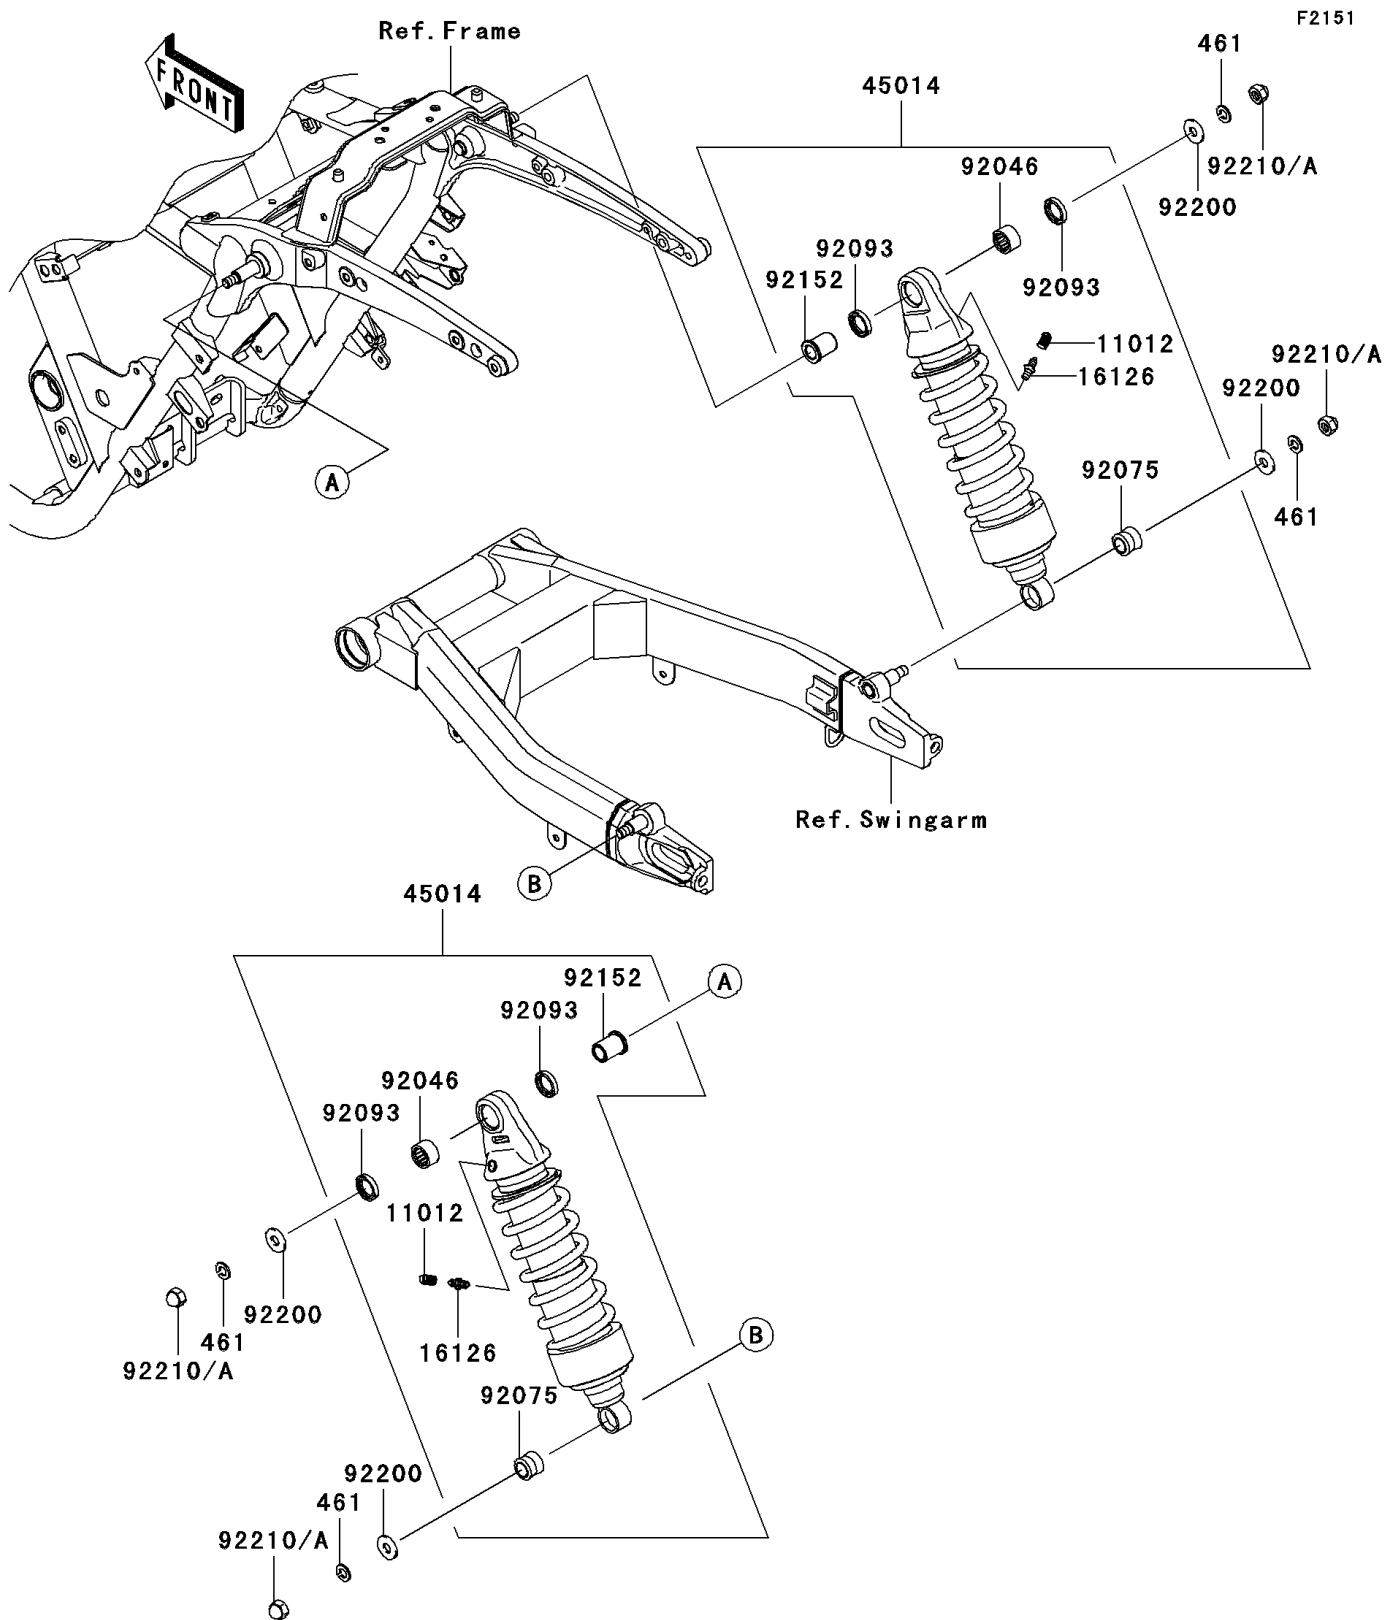

2011 VULCAN® 1700 NOMAD™

PARTS DIAGRAM

Suspension/Shock Absorber

2011 VULCAN® 1700 NOMAD™

PARTS LIST

Suspension/Shock Absorber

ITEM NAME

PART NUMBER

QUANTITY
