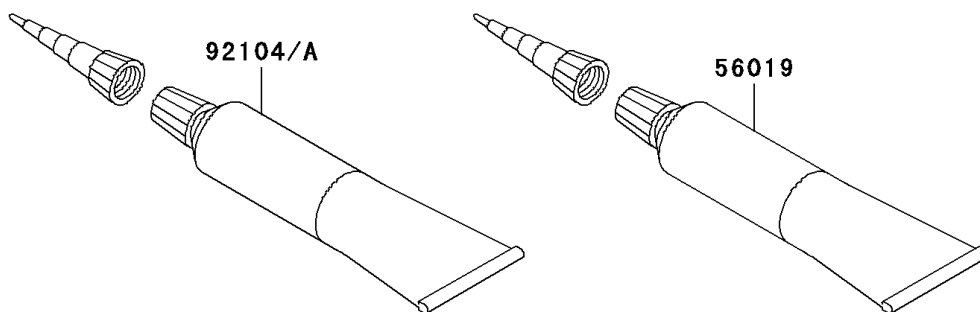

2010 Vulcan® 900 Custom

PARTS DIAGRAM

Owner's Tools

F2810

56007

2010 Vulcan® 900 Custom

PARTS LIST

Owner's Tools

ITEM NAME	PART NUMBER	QUANTITY
TOOL-KIT (Ref # 56007)	56007-0095	1
BAG,TOOL (Ref # 56008)	56008-1075	1
GASKET-LIQUID,TB1211,WHITE (Ref # 56019)	56019-120	1
GASKET-LIQUID,TB1211F,CLEAR (Ref # 92104)	92104-0004	1
GASKET-LIQUID,TB1216B,BLACK (Ref # 92104A)	92104-1064	1
GRIP-SCREW DRIVER (Ref # 92106)	92106-1001	1
TOOL-DRIVER,#3PHILLIPS (Ref # 92107)	92107-005	1
TOOL-WRENCH,HOOK (Ref # 92110)	92110-0018	1
TOOL-WRENCH,ALLEN,5MM (Ref # 92110A)	92110-1015	1
TOOL-WRENCH,OPEN END,10X12 (Ref # 92110B)	92110-1152	1
TOOL-WRENCH,OPEN END,14X17 (Ref # 92110C)	92110-1153	1
TOOL-WRENCH,HOOK (Ref # 92110D)	92110-1173	1
TOOL-BAR,BOX END WRENCH (Ref # 92111)	92111-0002	1
TOOL-WRENCH,OPEN END,8X10 (Ref # 92126)	92126-004	1