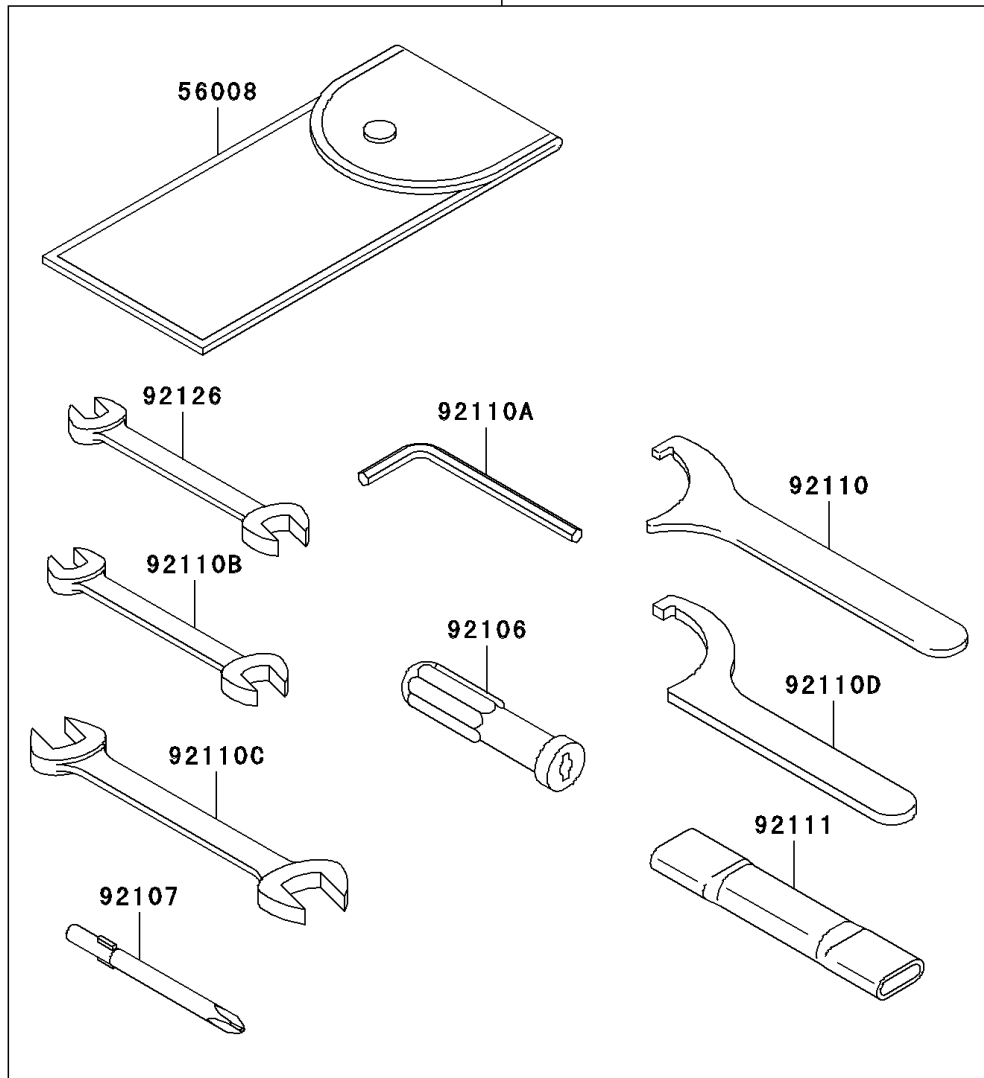

2010 Vulcan® 900 Custom

PARTS DIAGRAM

Owner's Tools

F2810

56007

2010 Vulcan® 900 Custom

PARTS LIST

Owner's Tools

ITEM NAME	PART NUMBER	QUANTITY
TOOL-KIT (Ref # 56007)	56007-0095	1
BAG,TOOL (Ref # 56008)	56008-1075	1
GASKET-LIQUID,TB1211,WHITE (Ref # 56019)	56019-120	1
GASKET-LIQUID,TB1211F,CLEAR (Ref # 92104)	92104-0004	1
GASKET-LIQUID,TB1216B,BLACK (Ref # 92104A)	92104-1064	1
GRIP-SCREW DRIVER (Ref # 92106)	92106-1001	1
TOOL-DRIVER,#3PHILLIPS (Ref # 92107)	92107-005	1
TOOL-WRENCH,HOOK (Ref # 92110)	92110-0018	1
TOOL-WRENCH,ALLEN,5MM (Ref # 92110A)	92110-1015	1
TOOL-WRENCH,OPEN END,10X12 (Ref # 92110B)	92110-1152	1
TOOL-WRENCH,OPEN END,14X17 (Ref # 92110C)	92110-1153	1
TOOL-WRENCH,HOOK (Ref # 92110D)	92110-1173	1
TOOL-BAR,BOX END WRENCH (Ref # 92111)	92111-0002	1
TOOL-WRENCH,OPEN END,8X10 (Ref # 92126)	92126-004	1