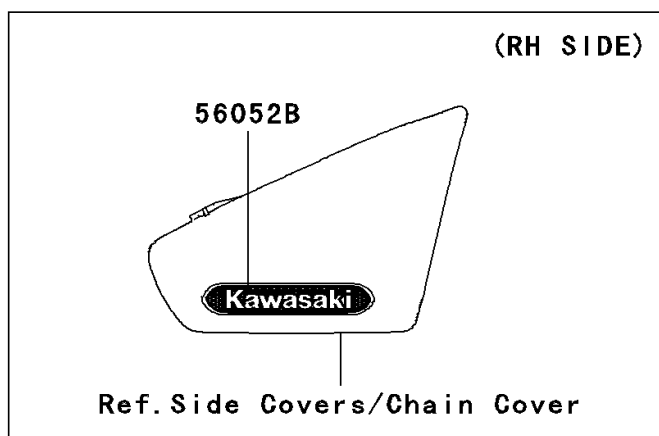

2007 Vulcan 900 Custom

PARTS DIAGRAM

Decals(C7F-C9F)

Kawasaki

Let the Good Times Roll®

F2861

2007 Vulcan 900 Custom

PARTS LIST

Decals(C7F-C9F)

ITEM NAME

PART NUMBER

QUANTITY
