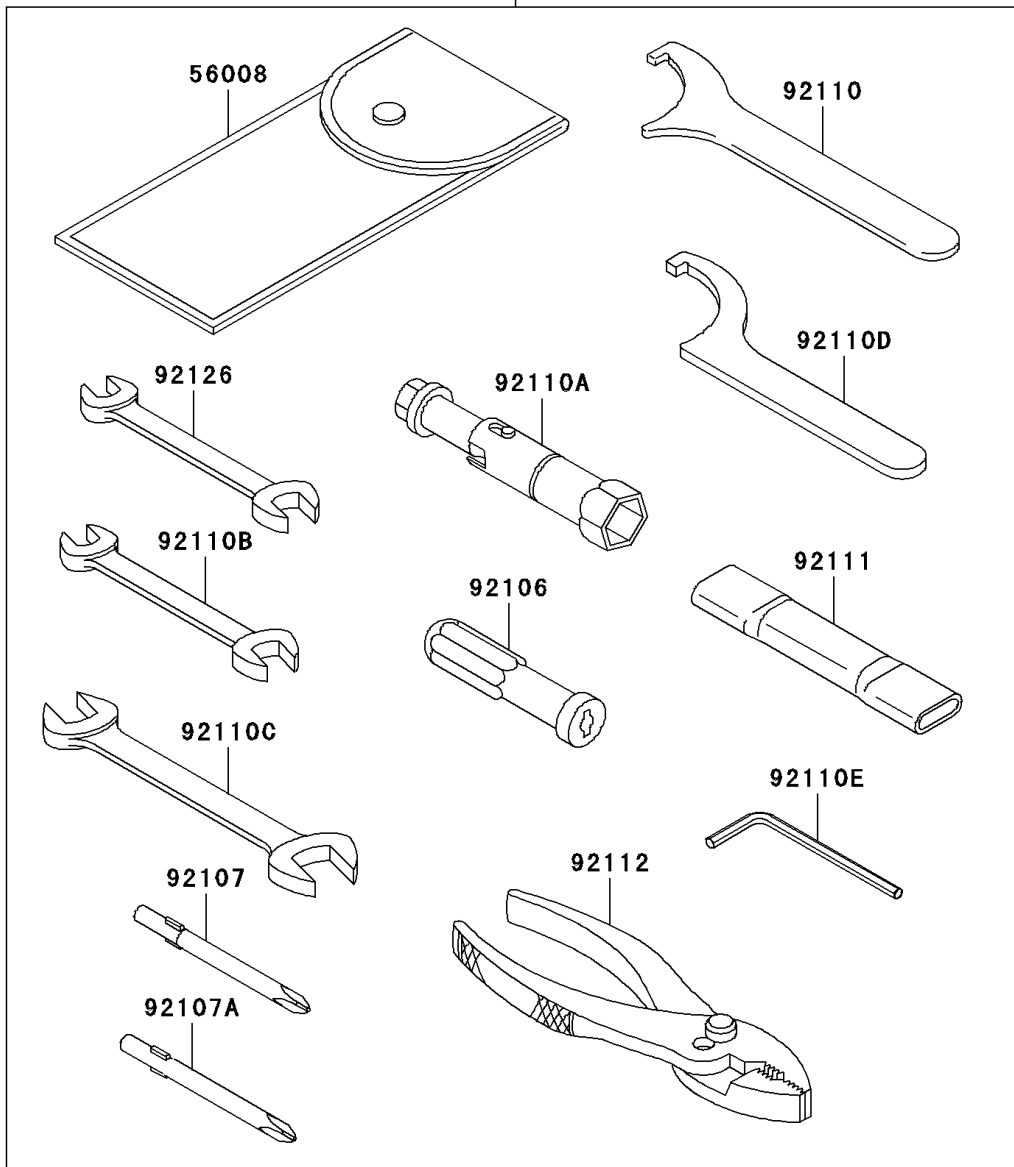

2007 Vulcan 900 Custom

PARTS DIAGRAM

Owner's Tools

56007

F2810

2007 Vulcan 900 Custom

PARTS LIST

Owner's Tools

ITEM NAME

PART NUMBER

QUANTITY
