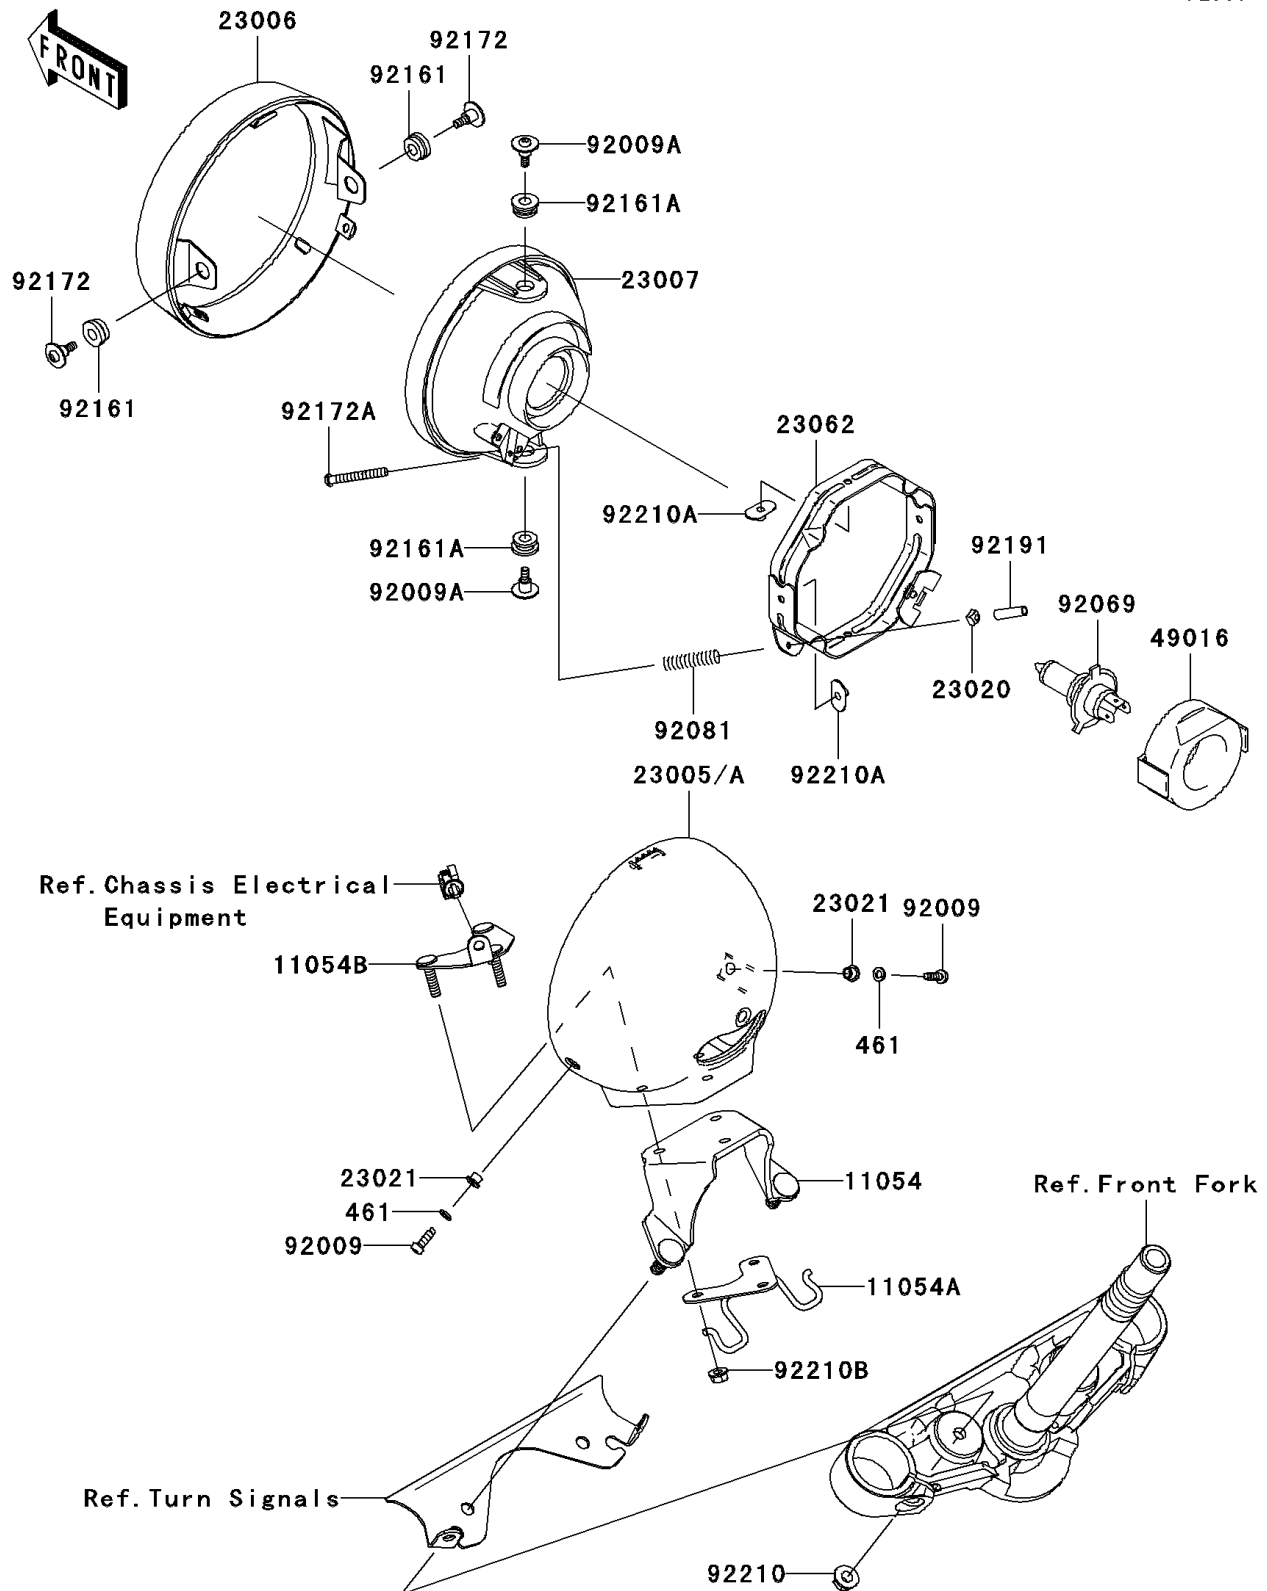

2007 Vulcan 900 Custom

PARTS DIAGRAM

Headlight(s)

F2710

2007 Vulcan 900 Custom

PARTS LIST

Headlight(s)

ITEM NAME

PART NUMBER

QUANTITY
