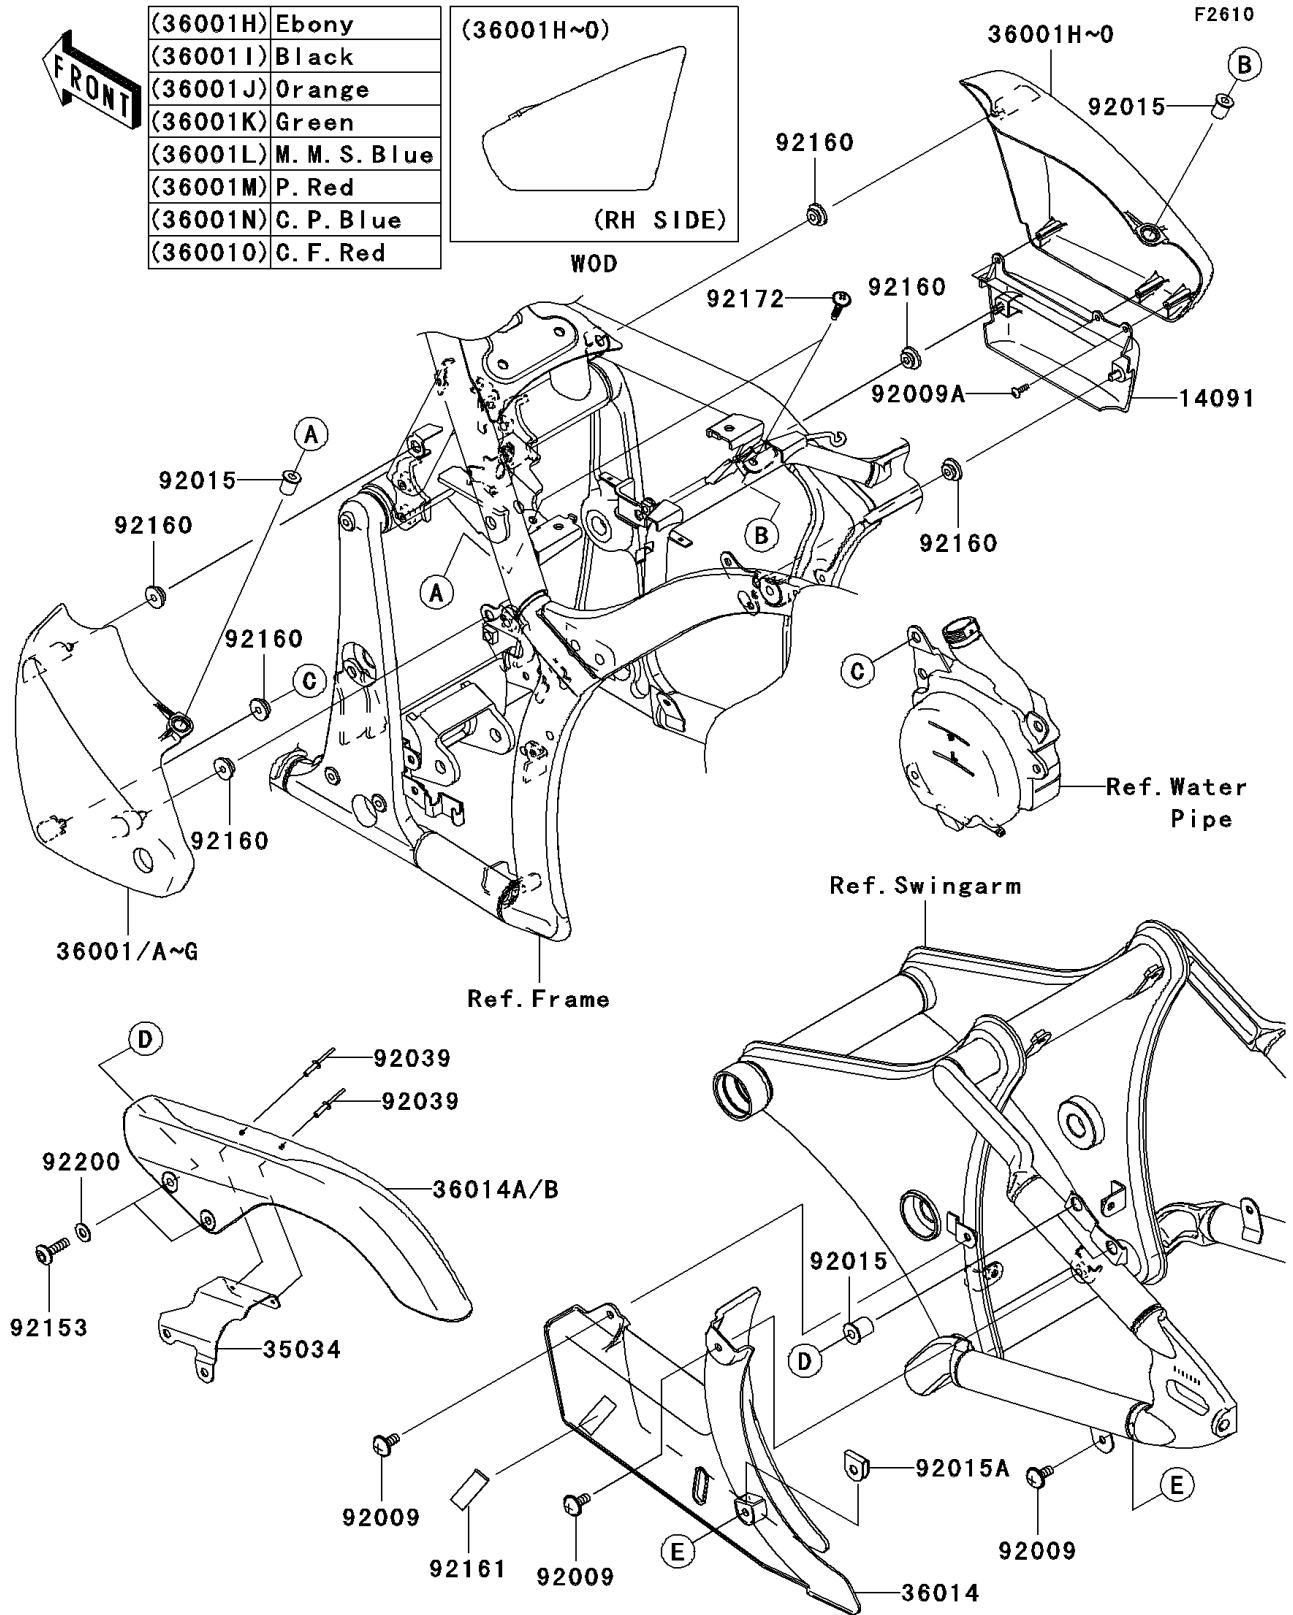

2007 Vulcan 900 Custom

PARTS DIAGRAM

Side Covers/Chain Cover

2007 Vulcan 900 Custom

PARTS LIST

Side Covers/Chain Cover

ITEM NAME

PART NUMBER

QUANTITY
