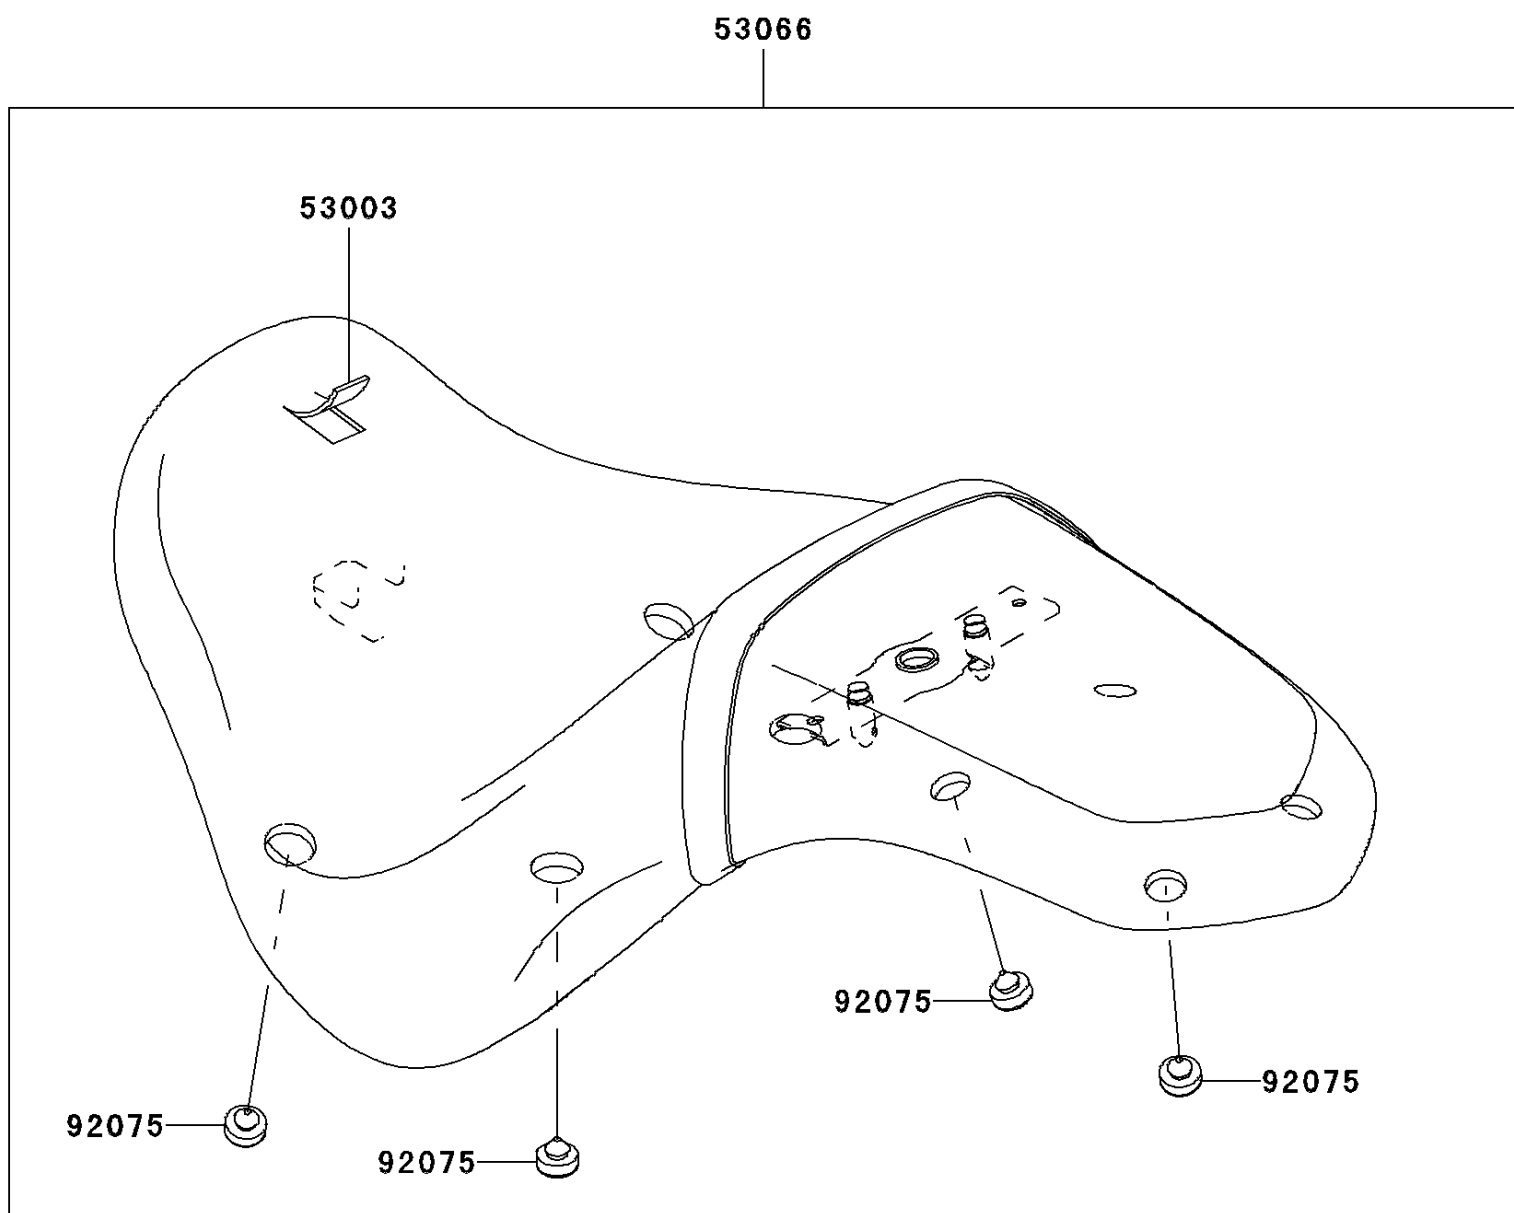

## PARTS DIAGRAM

### Seat

F2510

## PARTS LIST

### Seat

ITEM NAME	PART NUMBER	QUANTITY
LEATHER,SEAT,BLACK (Ref # 53003)	53003-0107-MA	1
SEAT-ASSY,DUAL,W/BAND,BLACK (Ref # 53066)	53066-0175-MA	1
DAMPER (Ref # 92075)	92075-1927	8