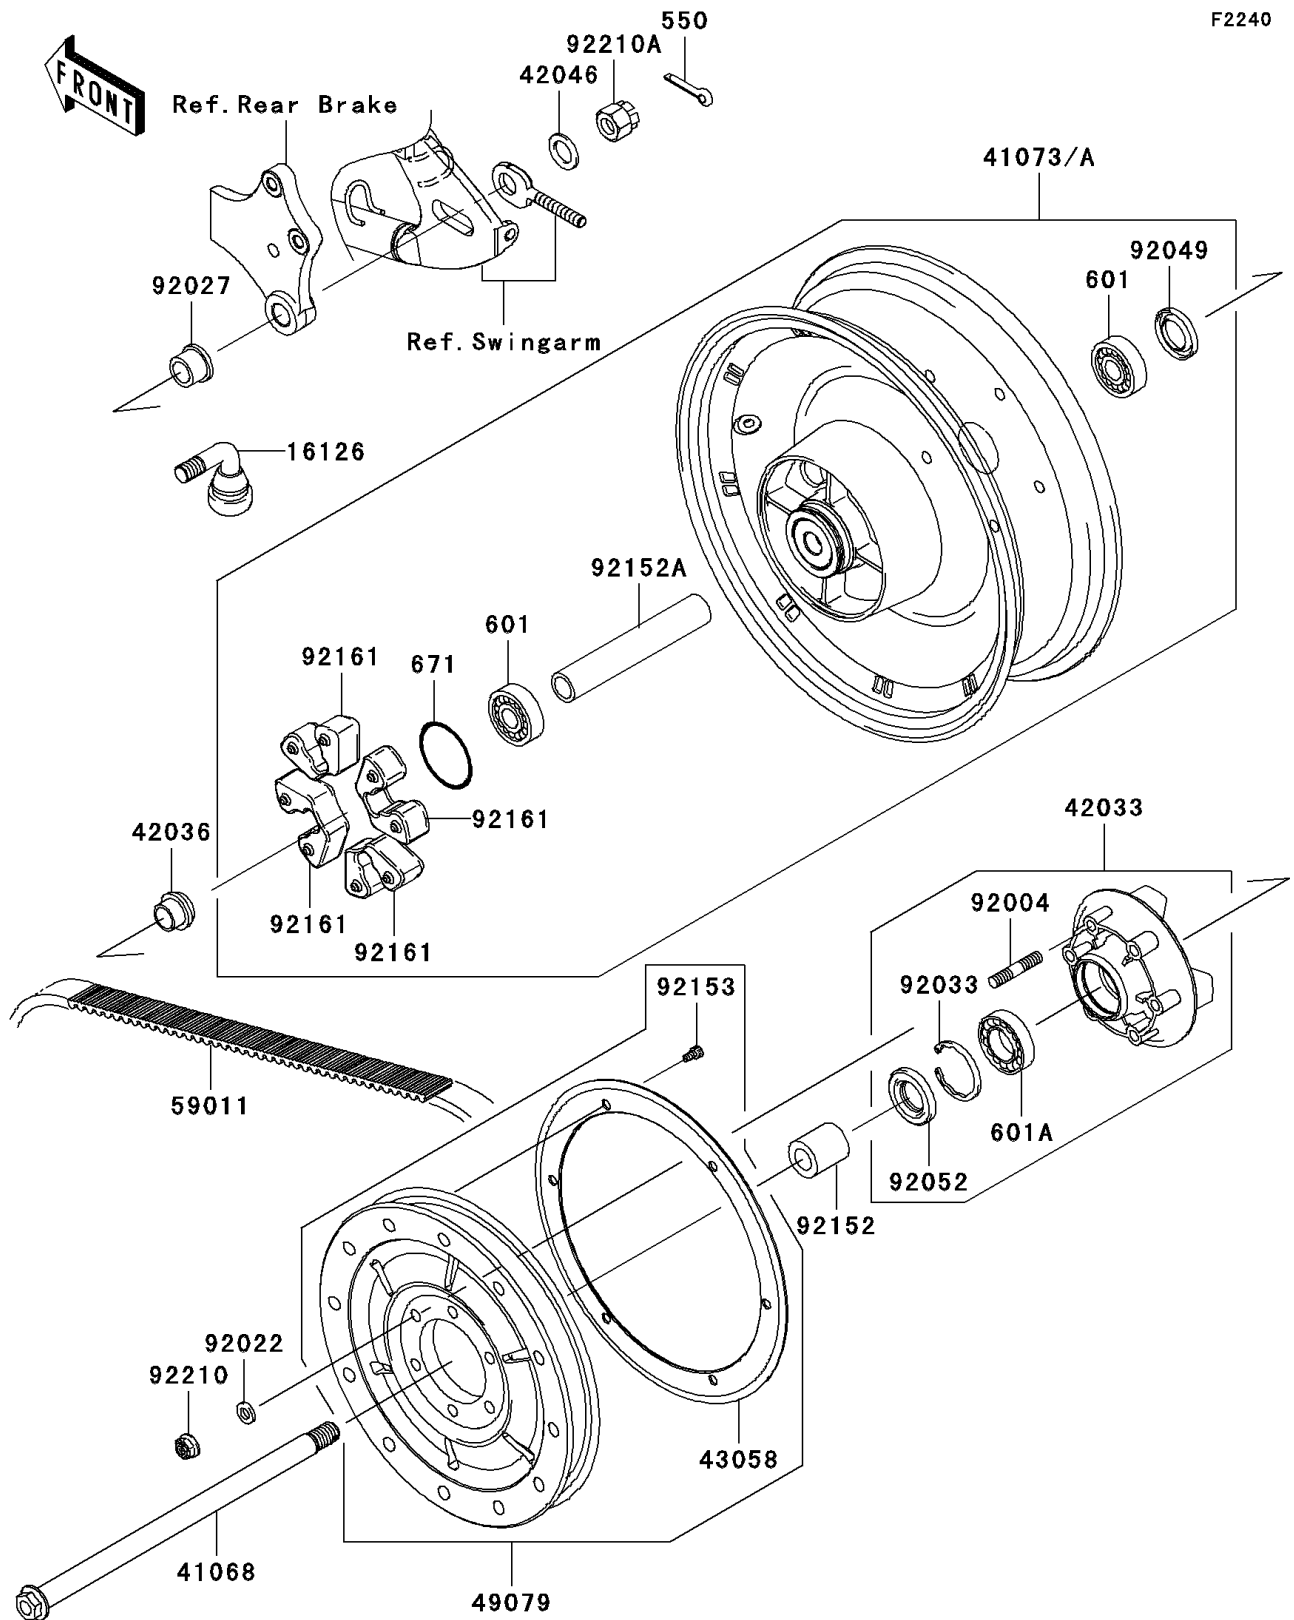

2007 Vulcan 900 Custom

PARTS DIAGRAM

Rear Wheel/Chain

2007 Vulcan 900 Custom

PARTS LIST

Rear Wheel/Chain

ITEM NAME

PART NUMBER

QUANTITY
