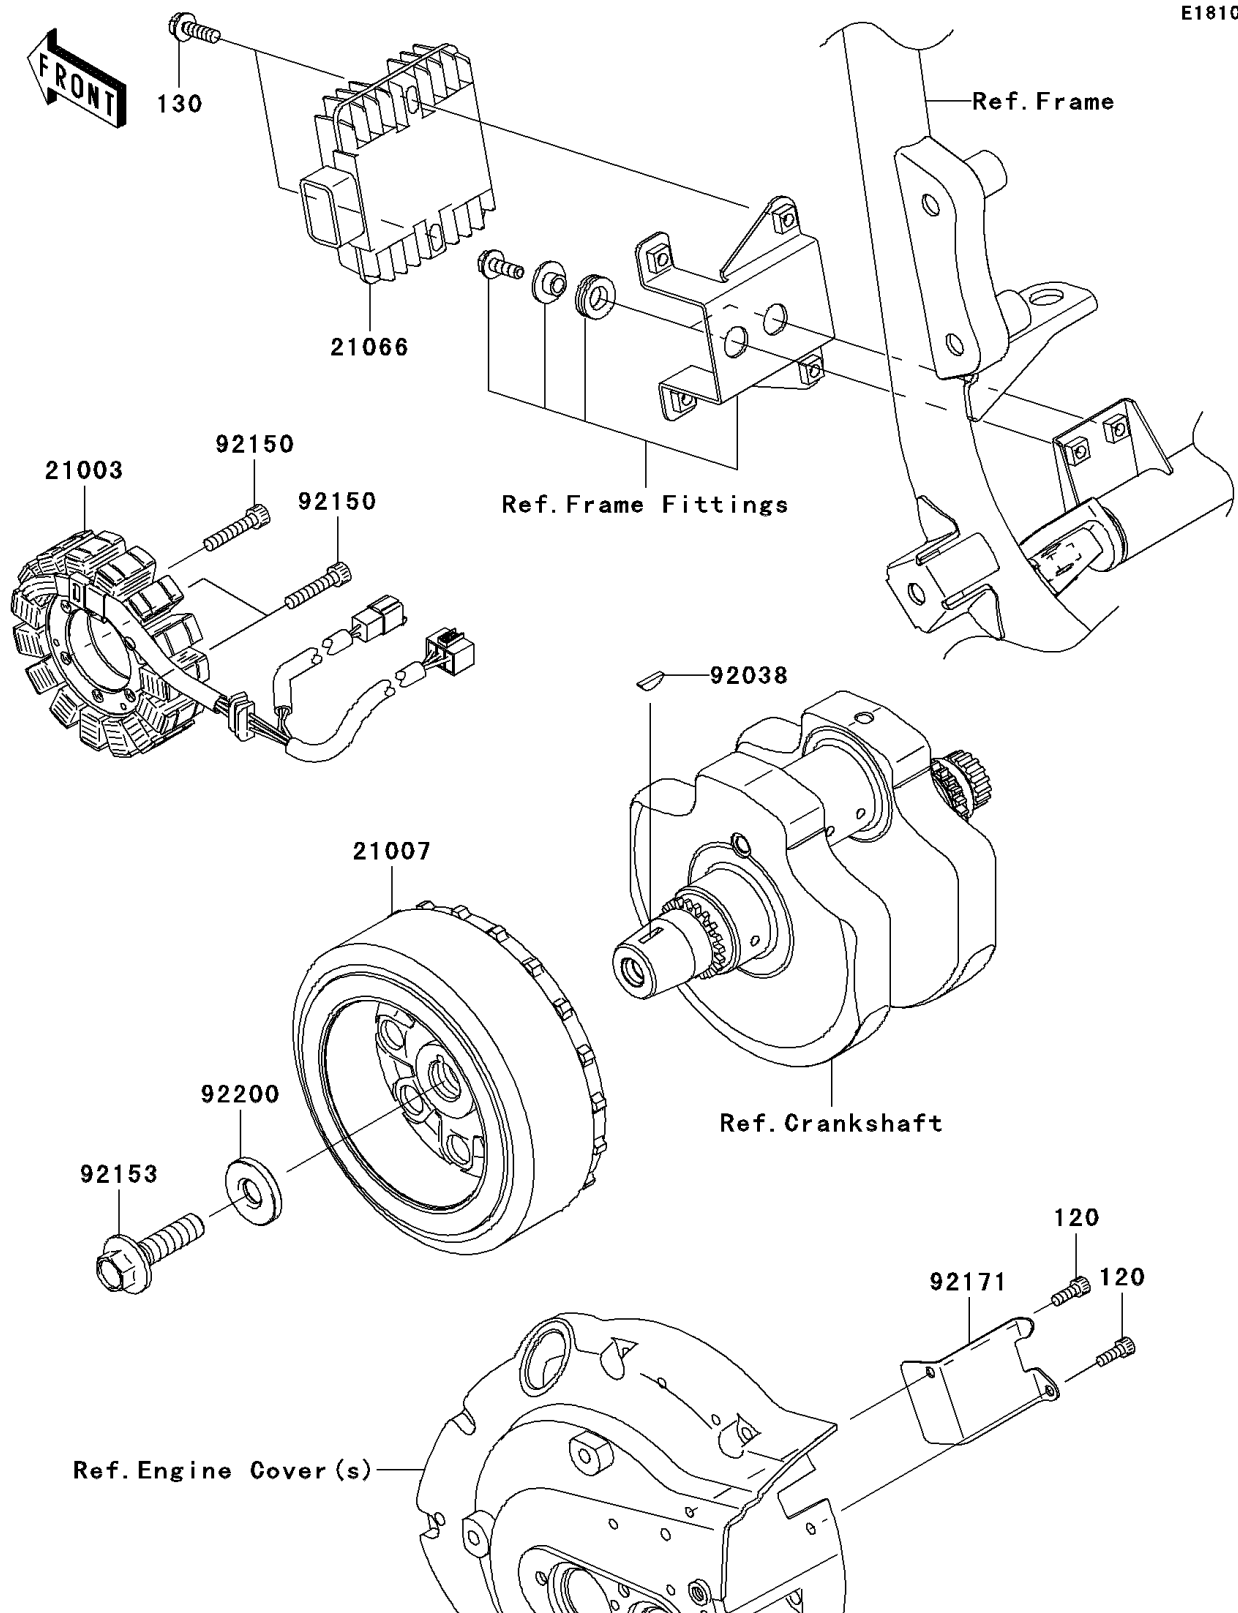

2007 Vulcan 900 Custom

PARTS DIAGRAM

Generator