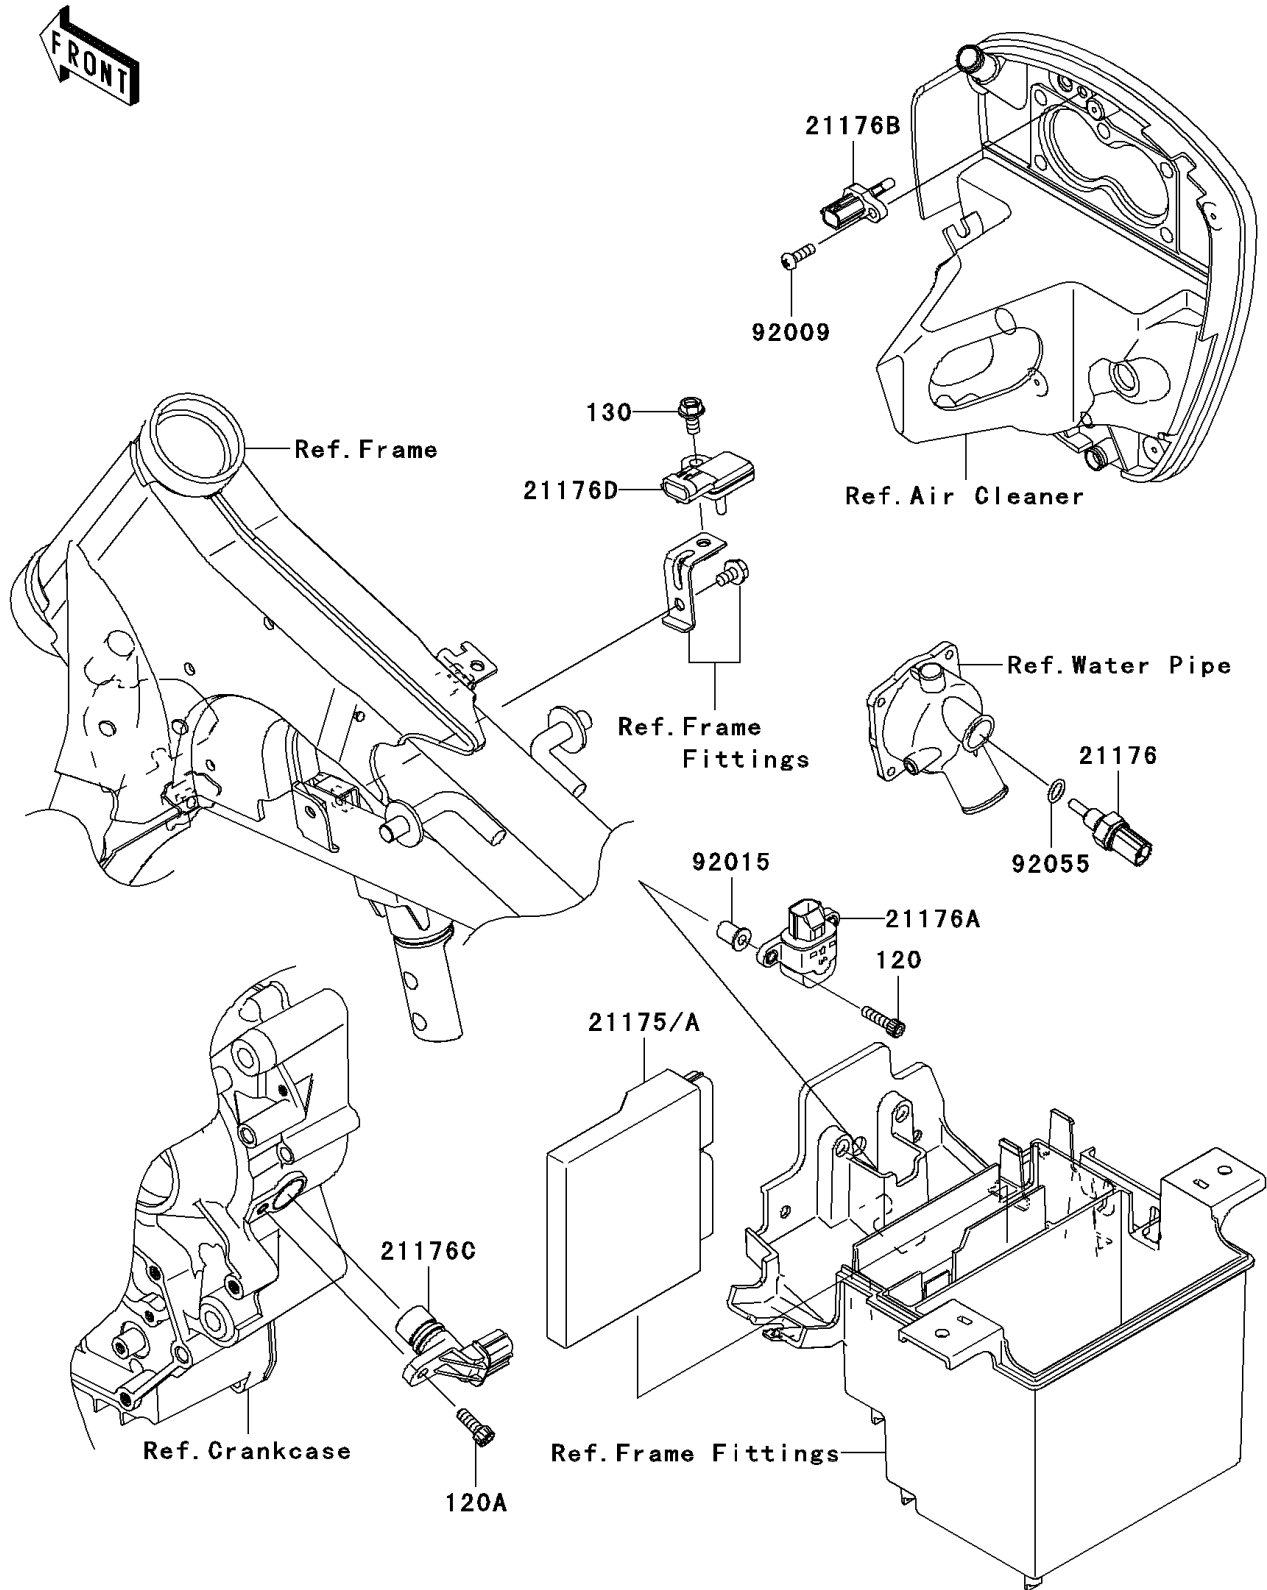

2007 Vulcan 900 Custom

PARTS DIAGRAM

Fuel Injection

E1530

2007 Vulcan 900 Custom

PARTS LIST

Fuel Injection

ITEM NAME

PART NUMBER

QUANTITY
