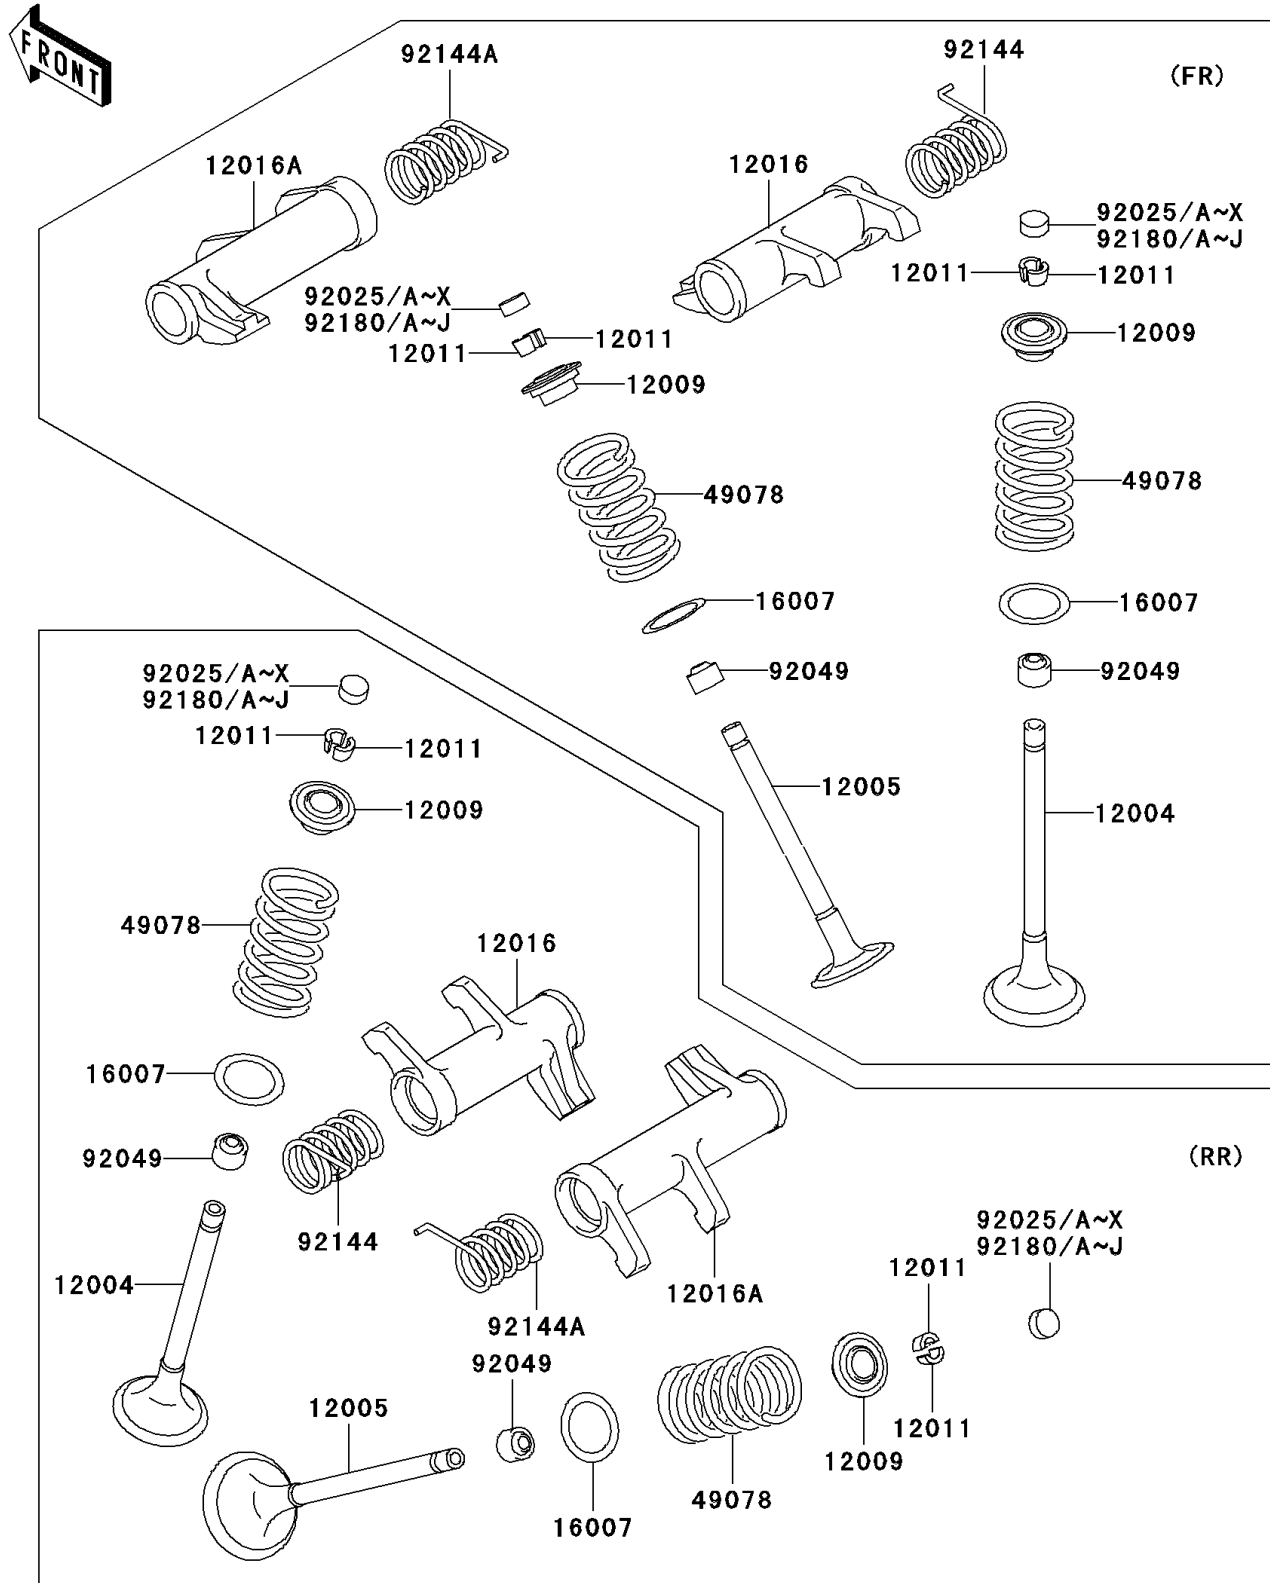

2007 Vulcan 900 Custom

PARTS DIAGRAM

Valve(s)

E1210

2007 Vulcan 900 Custom

PARTS LIST

Valve(s)

ITEM NAME

PART NUMBER

QUANTITY
