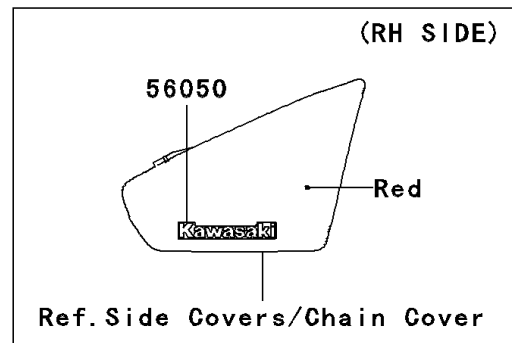

## PARTS DIAGRAM

Decals(Red/Ebony)(DAF)

F2861K

# 2010 Vulcan® 900 Classic LT