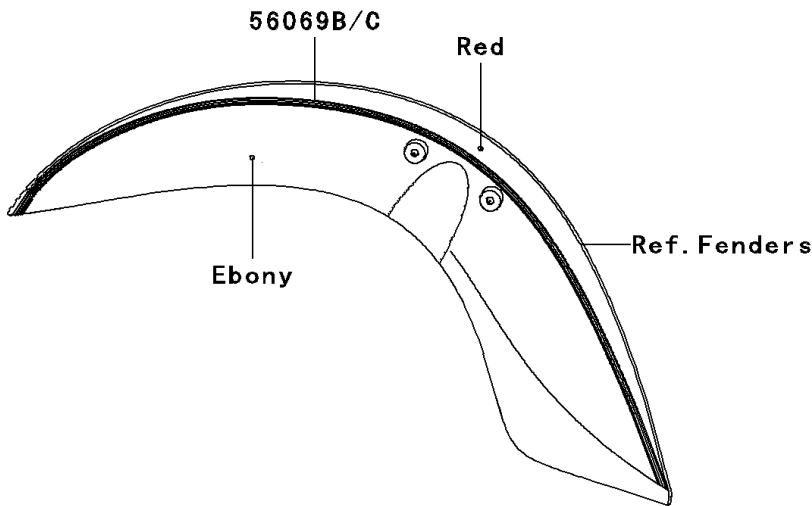

## PARTS DIAGRAM

Decals(Red/Ebony)(DAF)

F2861K

# 2010 Vulcan® 900 Classic LT

## PARTS LIST

Decals(Red/Ebony)(DAF)

**ITEM NAME**

**PART NUMBER**

**QUANTITY**

---