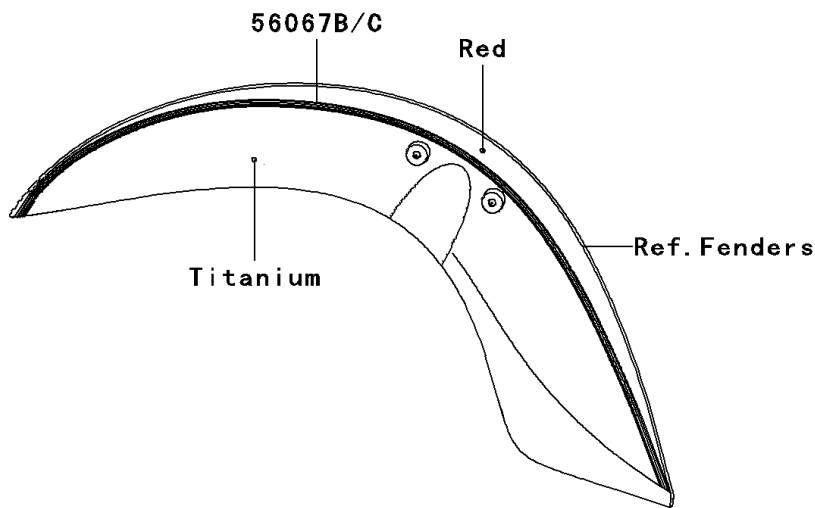

2007 Vulcan 900 Classic LT

PARTS DIAGRAM

Decals(Red/Titanium)(D7F)

F2861B

2007 Vulcan 900 Classic LT

PARTS LIST

Decals(Red/Titanium)(D7F)

ITEM NAME

PART NUMBER

QUANTITY
