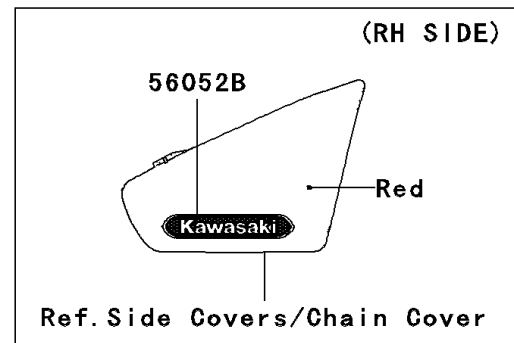

2007 Vulcan 900 Classic LT

PARTS DIAGRAM

Decals(Red/Titanium)(D7F)

F2861B

2007 Vulcan 900 Classic LT

PARTS LIST

Decals(Red/Titanium)(D7F)

ITEM NAME

PART NUMBER

QUANTITY
