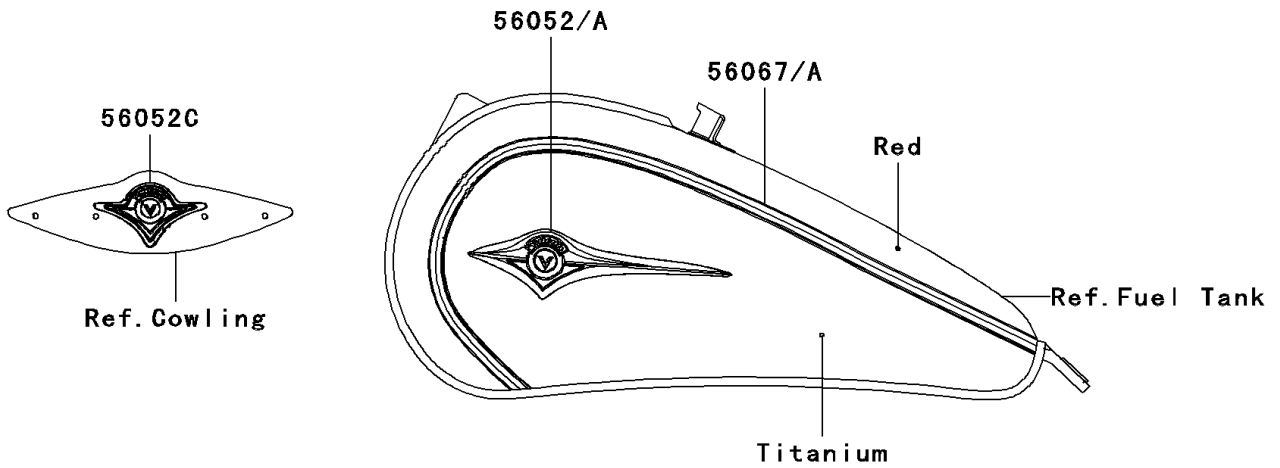

2007 Vulcan 900 Classic LT

PARTS DIAGRAM

Decals(Red/Titanium)(D7F)

F2861B

2007 Vulcan 900 Classic LT

PARTS LIST

Decals(Red/Titanium)(D7F)

ITEM NAME

PART NUMBER

QUANTITY
